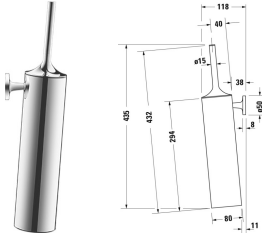

Starck T Brush set # 009946..00 / 009946..00 / 009946..00 /  
009946..00 / 009946..00

|< 80 mm >|

Brush set	Dimension	Weight	Order number
wall mounted, 435 mm			
<b>Colors</b>			
04 Brushed Bronze 10 Chrome 34 Polished Gold 46 Black Matt 70 Brushed Stainless Steel			
<b>Variant</b>			
	80 x 118 mm	1.100 kilogram	009946..00
	80 x 118 mm	1.100 kilogram	009946..00
	80 x 118 mm	1.100 kilogram	009946..00
	80 x 118 mm	1.100 kilogram	009946..00
	80 x 118 mm	1.100 kilogram	009946..00

*All drawings contain the necessary measurements which are subject to standard tolerances. They are stated in mm and are non-binding. Exact measurements, in particular for customised installation scenarios, can only be taken from the finished piece.*