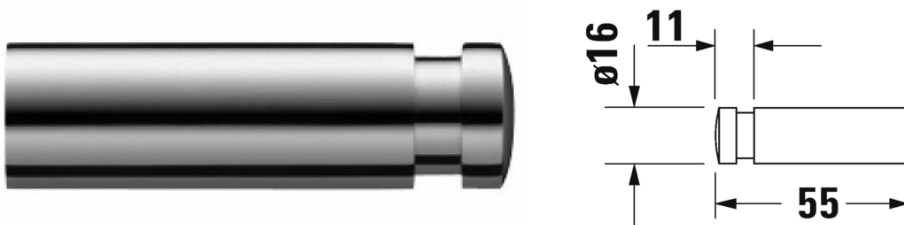

D-Code Towel hook # 0099041000

|< 16 mm >|

Towel hook	Dimension	Weight	Order number
16 mm			
<b>Colors</b>			
10 Chrome			
<b>Variant</b>			
	16 x 55 mm	0.100 kilogram	0099041000

All drawings contain the necessary measurements which are subject to standard tolerances. They are stated in mm and are non-binding. Exact measurements, in particular for customised installation scenarios, can only be taken from the finished piece.