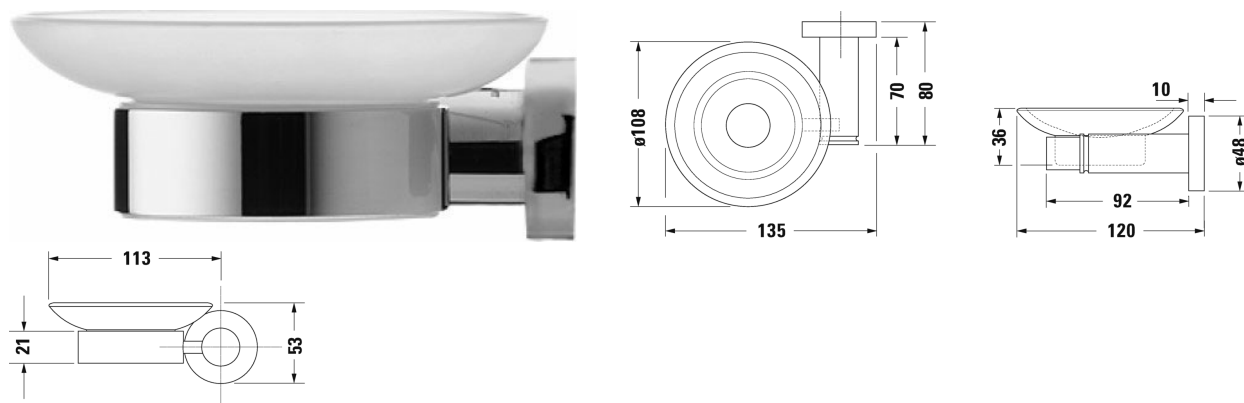

D-Code Soap dish # 0099171000

|< 135 mm >|

Soap dish	Dimension	Weight	Order number
glass shelf left, 53 mm			
Colors			
10 Chrome			
Variant			
	135 x 120 mm	0.700 kilogram	0099171000

All drawings contain the necessary measurements which are subject to standard tolerances. They are stated in mm and are non-binding. Exact measurements, in particular for customised installation scenarios, can only be taken from the finished piece.