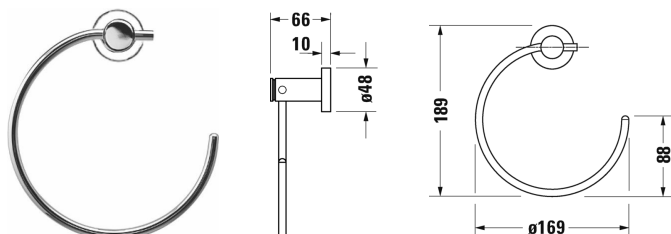

D-Code Towel ring # 0099211000

|< 169 mm >|

Towel ring	Dimension	Weight	Order number
189 mm			
Colors			
10 Chrome			
Variant			
	169 x 66 mm	0.380 kilogram	0099211000

All drawings contain the necessary measurements which are subject to standard tolerances. They are stated in mm and are non-binding. Exact measurements, in particular for customised installation scenarios, can only be taken from the finished piece.