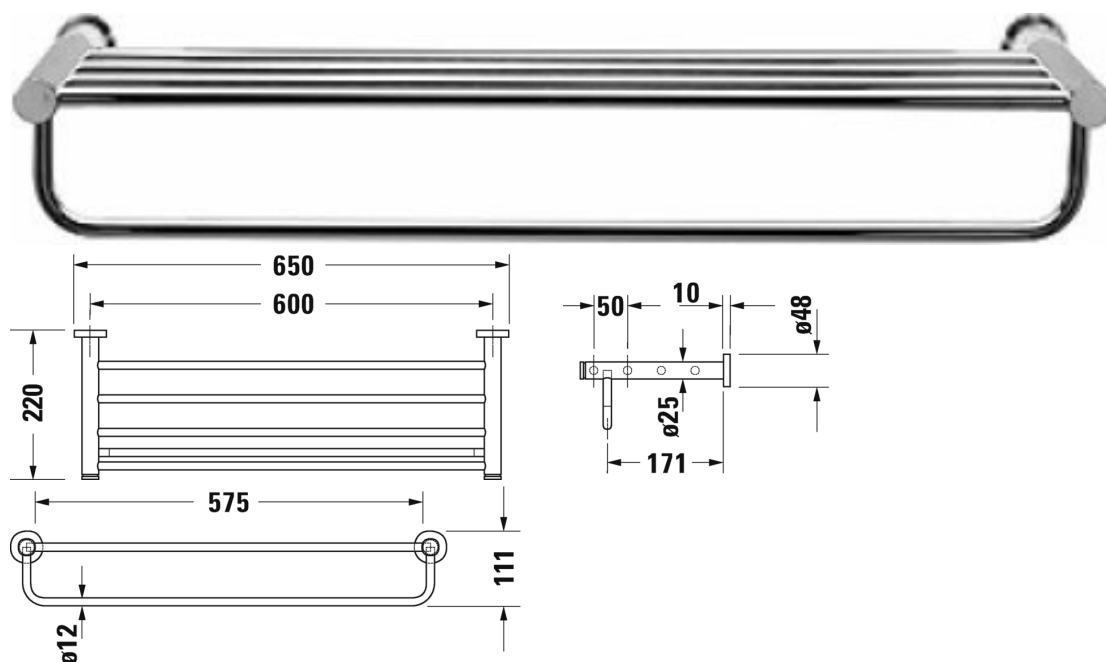

D-Code Towel shelf # 0099251000

| < 650 mm > |

Towel shelf	Dimension	Weight	Order number
111 mm			
Colors			
10 Chrome			
Variant			
	650 x 220 mm	1.600 kilogram	0099251000

All drawings contain the necessary measurements which are subject to standard tolerances. They are stated in mm and are non-binding. Exact measurements, in particular for customised installation scenarios, can only be taken from the finished piece.