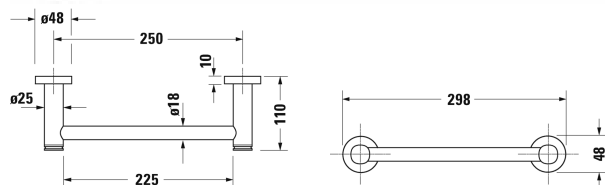

D-Code Bathtub handle # 0099141000

|< 298 mm >|

Bathtub handle	Dimension	Weight	Order number
48 mm			
<b>Colors</b>			
10 Chrome			
<b>Variant</b>			
	298 x 110 mm	0.700 kilogram	0099141000

All drawings contain the necessary measurements which are subject to standard tolerances. They are stated in mm and are non-binding. Exact measurements, in particular for customised installation scenarios, can only be taken from the finished piece.