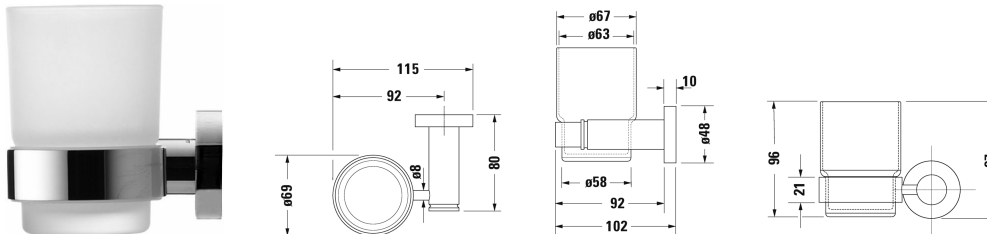

D-Code Glass holder # 0099191000

|< 115 mm >|

Glass holder	Dimension	Weight	Order number
glass left, 97 mm			
Colors			
10 Chrome			
Variant			
	115 x 102 mm	0.600 kilogram	0099191000

All drawings contain the necessary measurements which are subject to standard tolerances. They are stated in mm and are non-binding. Exact measurements, in particular for customised installation scenarios, can only be taken from the finished piece.