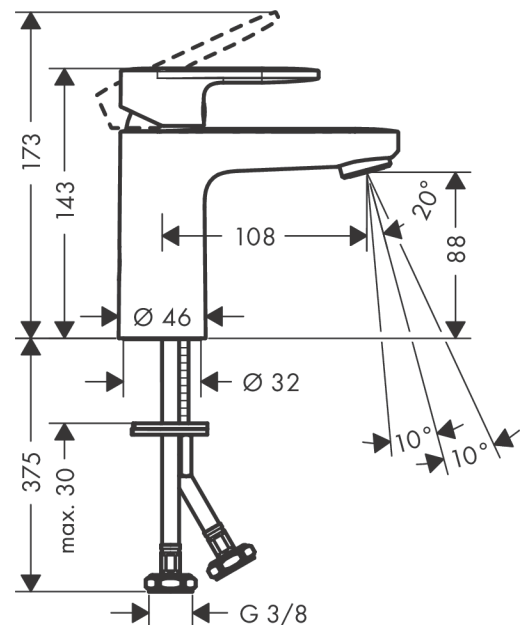

Vernis Blend
Single lever basin mixer 100 without waste set
 Finish: **Matt Black** Art. no. : **71580670**

Description

product features

- ComfortZone 100 provides space for greater freedom of movement
- spout 108 mm long
- spout height: 88 mm
- Handle variant: Lever
- free-standing installation
- Spray pattern: normal spray
- spray direction can be adjusted to minimise splash back
- Maximum flow rate (at 3 bar): 5 l/min
- Min. operating pressure: 1 bar
- Max. operating pressure: 10 bar
- ceramic cartridge
- WRAS 2101057
- WRAS 2101057 - WRAS Approval Letter

Article Details

Price excl. VAT

£ 128.30

Technology

Certificates / Sustainability

Product image

Scale drawing

Vernis Blend
Single lever basin mixer 100 without waste set
 Finish: **Matt Black** Art. no. : **71580670**

Flowchart

Vernis Blend
Single lever basin mixer 100 without waste set
 Finish: **Matt Black** Art. no. : **71580670**

Exploded Drawing

Year of production: >10/22

Vernis Blend

Single lever basin mixer 100 without waste set

Finish: **Matt Black** Art. no. : **71580670**

Spare part list

Year of production: >10/22

Pos.	Description	Art. no.	Price	PU
1	handle	93678670	-	1
2	screw cover	96338610	-	1
3	flange	93680670	-	1
4	nut	93681000	-	1
5	O-ring 24x1,5	98434000	-	1
6	cartridge, assy	97685000	-	1
7	locking screw for handle	95140000	-	1
8	seal	98865000	-	1
9	adapter for cartridge	98866000	-	1
10	O-ring 23x2	98398000	-	1
11	aerator swivelling M24x1 (5 l/min)	93834670	-	1
12	seal Ø 42	98722000	-	1
13	fixing set	96016000	-	1
14	connection hose 600 mm M8x0,75 G3/8	96556000	-	1
15	O-ring 7x1,5	98422000	-	1