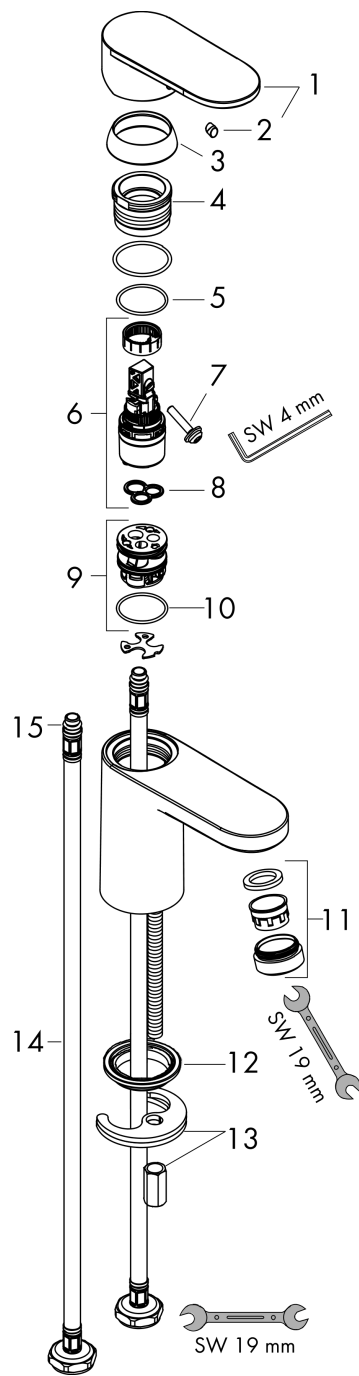

Vernis Blend
Single lever basin mixer 100 without waste set
 Finish: **Matt Black** Art. no. : **71580670**

Description

product features

- ComfortZone 100 provides space for greater freedom of movement
- spout 108 mm long
- spout height: 88 mm
- Handle variant: Lever
- free-standing installation
- Spray pattern: normal spray
- spray direction can be adjusted to minimise splash back
- Maximum flow rate (at 3 bar): 5 l/min
- Min. operating pressure: 1 bar
- Max. operating pressure: 10 bar
- ceramic cartridge
- WRAS 2101057
- WRAS 2101057 - WRAS Approval Letter

Article Details

Price excl. VAT

£ 128.30

Technology

Certificates / Sustainability

Product image

Scale drawing

Vernis Blend
Single lever basin mixer 100 without waste set
 Finish: **Matt Black** Art. no. : **71580670**

Flowchart

Vernis Blend
Single lever basin mixer 100 without waste set
 Finish: **Matt Black** Art. no. : **71580670**

Exploded Drawing

Year of production: >10/22

Vernis Blend

Single lever basin mixer 100 without waste set

Finish: **Matt Black** Art. no. : **71580670**

Spare part list

Year of production: >10/22

Pos.	Description	Art. no.	Price	PU
1	handle	93678670	-	1
2	screw cover	96338610	-	1
3	flange	93680670	-	1
4	nut	93681000	-	1
5	O-ring 24x1,5	98434000	-	1
6	cartridge, assy	97685000	-	1
7	locking screw for handle	95140000	-	1
8	seal	98865000	-	1
9	adapter for cartridge	98866000	-	1
10	O-ring 23x2	98398000	-	1
11	aerator swivelling M24x1 (5 l/min)	93834670	-	1
12	seal Ø 42	98722000	-	1
13	fixing set	96016000	-	1
14	connection hose 600 mm M8x0,75 G3/8	96556000	-	1
15	O-ring 7x1,5	98422000	-	1