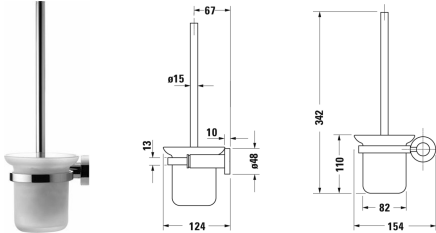

D-Code Brush set # 0099271000

|< 154 mm >|

Brush set	Dimension	Weight	Order number
wall mounted, 342 mm			
<b>Colors</b>			
10 Chrome			
<b>Variant</b>			
	154 x 124 mm	1.300 kilogram	0099271000

All drawings contain the necessary measurements which are subject to standard tolerances. They are stated in mm and are non-binding. Exact measurements, in particular for customised installation scenarios, can only be taken from the finished piece.