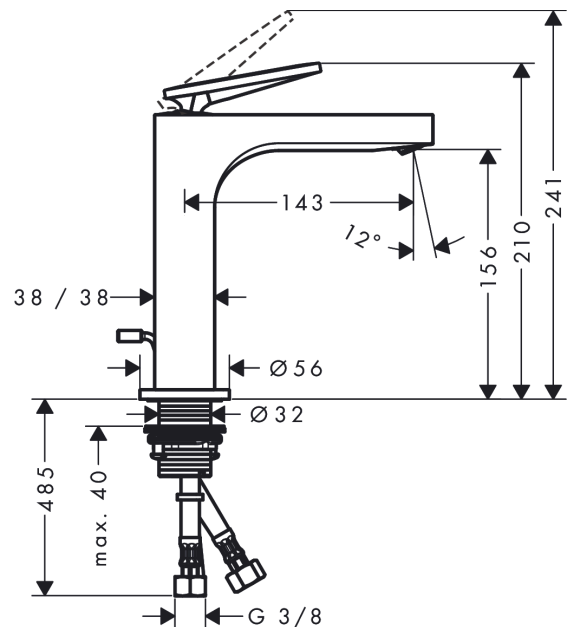

AXOR Citterio
Single lever basin mixer 160 with lever handle and pop-up waste set - rhombic cut
 Finish: **Brushed Red Gold** Article Number: **39071310**

product features

- consists of: single lever basin mixer, waste set
- ComfortZone 160
- projection: 143 mm
- spout height: 156 mm
- handle variant: lever handle
- spray type: laminar spray
- swiveling spray former
- maximum flow rate at 3 bar: 5 l/min
- ceramic cartridge
- suitable for continuous flow water heaters
- pop-up waste set G 1¼
- connection type: G ¾ connections
- connection dimension: DN15
- EU taxonomy: max. 6 l/min - Substantial Contribution (SC) possible

Technology

Design awards

Product image

Scale drawing

AXOR Citterio
Single lever basin mixer 160 with lever handle and pop-up waste set - rhombic cut
Finish: **Brushed Red Gold** Article Number: **39071310**