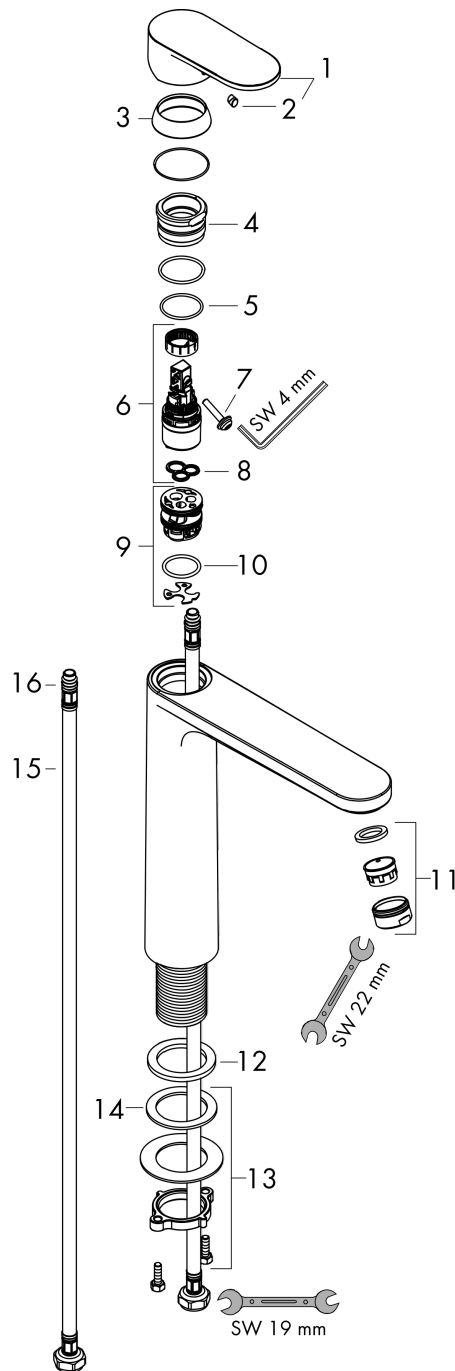

#### product features

- ComfortZone 190 provides space for greater freedom of movement
- spout 169 mm long
- spout height: 190 mm
- Handle variant: Lever
- free-standing installation
- Spray pattern: normal spray
- spray direction can be adjusted to minimise splash back
- Maximum flow rate (at 3 bar): 5 l/min
- Min. operating pressure: 1 bar
- Max. operating pressure: 10 bar
- ceramic cartridge

### Scale drawing

### Flowchart

**Vernis Blend**  
**Single lever basin mixer 190 without waste set**  
 Finish: **Matt Black** Art. no. : **71582670**

**Exploded Drawing**

Year of production: >07/21

**Vernis Blend**

**Single lever basin mixer 190 without waste set**

Finish: **Matt Black** Art. no. : **71582670**

**Spare part list**

Year of production: >07/21

Pos.	Description	Art. no.	Price	PU
1	handle	93678670	-	1
2	screw cover	96338610	-	1
3	flange	93680670	-	1
4	nut	93681000	-	1
5	O-ring 24x1,5	98434000	-	1
6	cartridge, assy	97685000	-	1
7	locking screw for handle	95140000	-	1
8	seal	98865000	-	1
9	adapter for cartridge	98866000	-	1
10	O-ring 23x2	98398000	-	1
11	aerator swivelling M24x1 (5 l/min)	93834670	-	1
12	seal	93687000	-	1
13	fixing set (Ø 32)	13961000	-	1
14	lever collar	97548000	-	1
15	connection hose 600 mm M8x0,75 G3/8	96556000	-	1
16	O-ring 7x1,5	98422000	-	1
a	fixation extension 35 mm	13898000	-	1