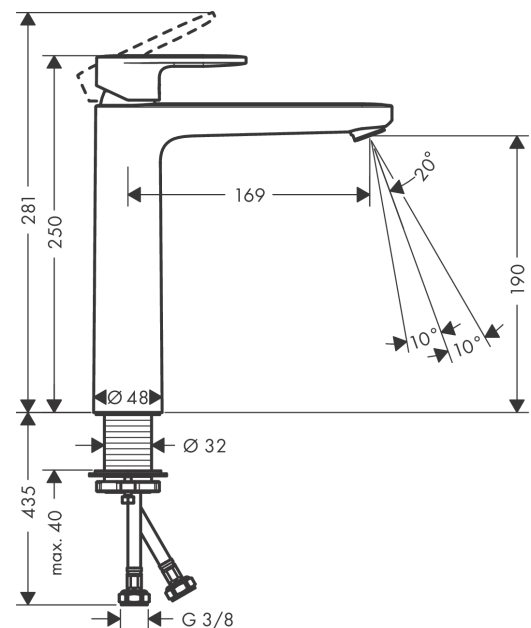

#### product features

- ComfortZone 190 provides space for greater freedom of movement
- spout 169 mm long
- spout height: 190 mm
- Handle variant: Lever
- free-standing installation
- Spray pattern: normal spray
- spray direction can be adjusted to minimise splash back
- Maximum flow rate (at 3 bar): 5 l/min
- Min. operating pressure: 1 bar
- Max. operating pressure: 10 bar
- ceramic cartridge

### Scale drawing

Finish: **Matt Black** Art. no. : **71582670**

**Spare part list**

Year of production: >07/21

Pos.	Description	Art. no.	Price	PU
1	handle	93678670	-	1
2	screw cover	96338610	-	1
3	flange	93680670	-	1
4	nut	93681000	-	1
5	O-ring 24x1,5	98434000	-	1
6	cartridge, assy	97685000	-	1
7	locking screw for handle	95140000	-	1
8	seal	98865000	-	1
9	adapter for cartridge	98866000	-	1
10	O-ring 23x2	98398000	-	1
11	aerator swivelling M24x1 (5 l/min)	93834670	-	1
12	seal	93687000	-	1
13	fixing set (Ø 32)	13961000	-	1
14	lever collar	97548000	-	1
15	connection hose 600 mm M8x0,75 G3/8	96556000	-	1
16	O-ring 7x1,5	98422000	-	1
a	fixation extension 35 mm	13898000	-	1