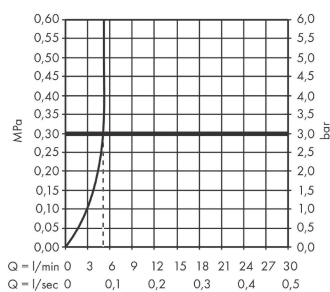

Vernis Blend
Single lever basin mixer 190 without waste set
Finish: **Matt Black** Art. no. : **71582670**

Description

product features

- ComfortZone 190 provides space for greater freedom of movement
- spout 169 mm long
- spout height: 190 mm
- Handle variant: Lever
- free-standing installation
- Spray pattern: normal spray
- spray direction can be adjusted to minimise splash back
- Maximum flow rate (at 3 bar): 5 l/min
- Min. operating pressure: 1 bar
- Max. operating pressure: 10 bar
- ceramic cartridge

Article Details

Price excl. VAT

£ 171.50

Technology

Product image

Scale drawing

Flowchart