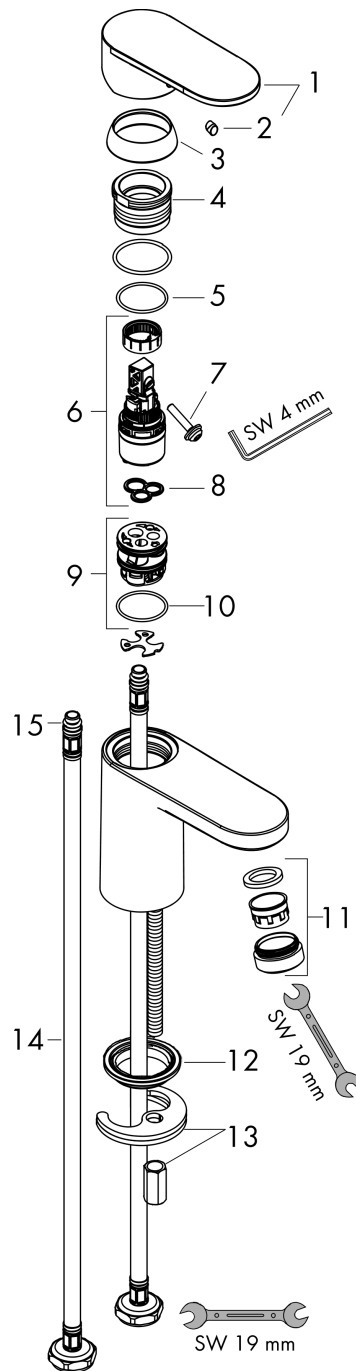

### product features

- ComfortZone 100 provides space for greater freedom of movement
- spout 108 mm long
- spout height: 88 mm
- Handle variant: Lever
- free-standing installation
- Spray pattern: normal spray
- spray direction can be adjusted to minimise splash back
- Maximum flow rate (at 3 bar): 5 l/min
- Min. operating pressure: 1 bar
- Max. operating pressure: 10 bar
- ceramic cartridge
- WRAS 2101057
- WRAS 2101057 - WRAS Approval Letter
- EPD\_20220300\_Basin\_faucets

## Scale drawing

**Vernis Blend**  
**Single lever basin mixer 100 without waste set**  
 Finish: **Chrome** Art. no. : **71580000**

**Flowchart**

**Vernis Blend**  
**Single lever basin mixer 100 without waste set**  
 Finish: **Chrome** Art. no. : **71580000**

**Exploded Drawing**

Year of production: >01/21

**Vernis Blend**  
**Single lever basin mixer 100 without waste set**  
 Finish: **Chrome** Art. no. : **71580000**

## Spare part list

Year of production: >01/21

Pos.	Description	Art. no.	Price	PU
1	handle	93678000	-	1
2	screw cover	96338000	-	1
3	flange	93680000	-	1
4	nut	93681000	-	1
5	O-ring 24x1,5	98434000	-	1
6	cartridge, assy	97685000	-	1
7	locking screw for handle	95140000	-	1
8	seal	98865000	-	1
9	adapter for cartridge	98866000	-	1
10	O-ring 23x2	98398000	-	1
11	aerator swivelling M24x1 (5 l/min)	93834000	-	1
12	seal Ø 42	98722000	-	1
13	fixing set	96016000	-	1
14	connection hose 600 mm M8x0,75 G3/8	96556000	-	1
15	O-ring 7x1,5	98422000	-	1