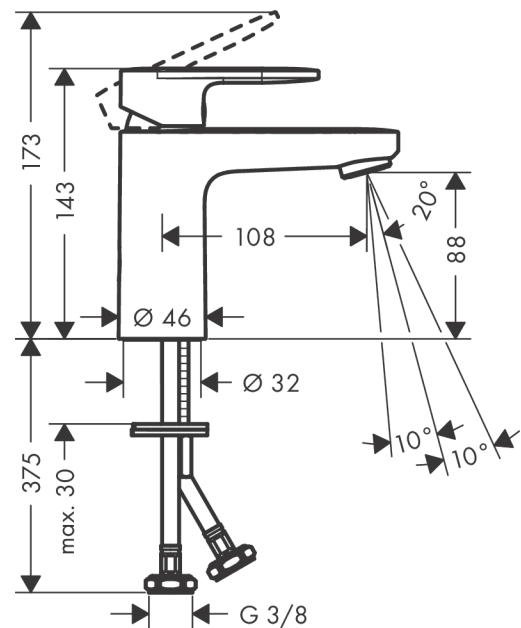

Scale drawing