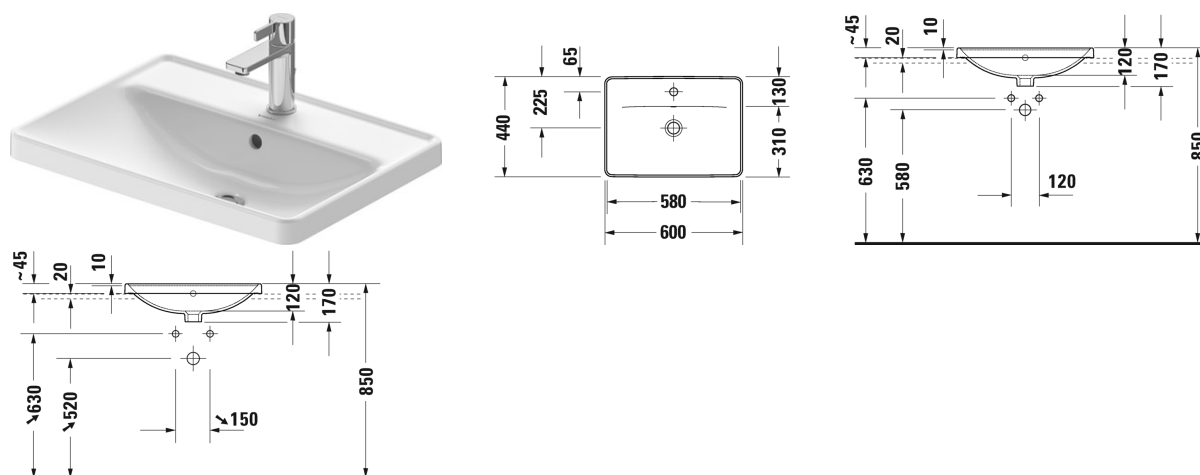

**D-Neo Vanity basin # 0357600027**

| &lt; 600 mm &gt; |

Vanity basin	Dimension	Weight	Order number
countertop basin, with overflow, with tap platform, 600 mm			
<b>Colors</b>			
00 White Alpin			
<b>Variant</b>			
●	600 x 435 mm	11.100 kilogram	0357600027
Sanitary ceramics with the special WonderGliss surface finish will remain clean and attractive-looking for a long time to come. When ordering WonderGliss please add a "1" as eleventh digit to the model number.			
<b>Accessory</b>			
Push-open waste for washbasins with overflow		0.400 kilogram	005052
<b>Suitable products</b>			
Vanity unit wall-mounted 1 pull-out compartment, countertop including one cut-out, for 1 vanity basin central, 800 x 550 mm	800 x 550 mm		KT6794
Vanity unit wall-mounted 1 pull-out compartment, countertop including one cut-out, for 1 vanity basin central, 1000 x 550 mm	1000 x 550 mm		KT6795
Vanity unit wall-mounted 1 pull-out compartment, countertop including one cut-out, for 1 vanity basin central, 1200 x 550 mm	1200 x 550 mm		KT6796
Vanity unit wall-mounted 2 pull-out compartments, 1 countertop with one cut-out or two cut-outs, for 1 or 2 vanity basin(s), 1400 x 550 mm	1400 x 550 mm		KT6797 B/L/R
Vanity unit wall-mounted 2 drawers, upper drawer including cut-out for siphon and siphon cover, countertop including one cut-out, for 1 vanity basin central, 800 x 550 mm	800 x 550 mm		KT6754