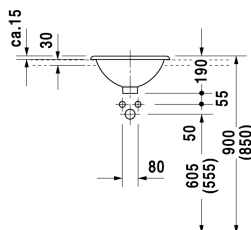

Architec Vanity basin # 0318400000

| < Ø 400 mm > |

Vanity basin	Dimension	Weight	Order number
countertop basin, with overflow, without tap platform, underneath glazed, Ø 400 mm			
Colors			
00 White Alpin			
Variant			
☒	Ø 400 mm	5.200 kilogram	0318400000
Accessory			
Push-open waste for washbasins with overflow		0.400 kilogram	005052
Suitable products			
Vanity unit wall-mounted 1 pull-out compartment, countertop including one cut-out, for 1 vanity basin central, 800 x 550 mm	800 x 550 mm		KT6794
Recommended faucets			
Single lever basin mixer for concealed installation normal spray, ceramic cartridge, aerator adjustable, connection type: basic set for concealed installation, includes: visible parts, recommended operating pressure 1 - 5 bar, Projection 174 mm,			C11070003
Single lever basin mixer for concealed installation normal spray, ceramic cartridge, aerator adjustable, connection type: basic set for concealed installation, includes: visible parts, recommended operating pressure 1 - 5 bar, Projection 225 mm,			C11070004
Single lever basin mixer XL ceramic cartridge, projection 180 mm, flexible connection hoses 3/8", normal spray, chrome, maximum temperature can be adjusted on installation, recommended operating pressure 1 - 5 bar, with pop-up waste set,			A11040001
Single lever basin mixer XL ceramic cartridge, projection 180 mm, flexible connection hoses 3/8", normal spray, chrome, maximum temperature can be adjusted on installation, recommended operating pressure 1 - 5 bar, without pop-up waste set,			A11040002

Architec Vanity basin # 0318400000

|< Ø 400 mm >|

All drawings contain the necessary measurements which are subject to standard tolerances. They are stated in mm and are non-binding. Exact measurements, in particular for customised installation scenarios, can only be taken from the finished piece.