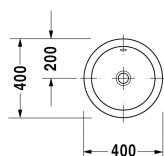

Architec Vanity basin # 0318400000

| < Ø 400 mm > |

Vanity basin	Dimension	Weight	Order number
countertop basin, with overflow, without tap platform, underneath glazed, Ø 400 mm			
Colors			
00 White Alpin			
Variant			
☒	Ø 400 mm	5.200 kilogram	0318400000
Accessory			
Push-open waste for washbasins with overflow		0.400 kilogram	005052
Suitable products			
Vanity unit wall-mounted 1 pull-out compartment, countertop including one cut-out, for 1 vanity basin central, 800 x 550 mm	800 x 550 mm		KT6794
Recommended faucets			
Single lever basin mixer for concealed installation normal spray, ceramic cartridge, aerator adjustable, connection type: basic set for concealed installation, includes: visible parts, recommended operating pressure 1 - 5 bar, Projection 174 mm,			C11070003
Single lever basin mixer for concealed installation normal spray, ceramic cartridge, aerator adjustable, connection type: basic set for concealed installation, includes: visible parts, recommended operating pressure 1 - 5 bar, Projection 225 mm,			C11070004
Single lever basin mixer XL ceramic cartridge, projection 180 mm, flexible connection hoses 3/8", normal spray, chrome, maximum temperature can be adjusted on installation, recommended operating pressure 1 - 5 bar, with pop-up waste set,			A11040001
Single lever basin mixer XL ceramic cartridge, projection 180 mm, flexible connection hoses 3/8", normal spray, chrome, maximum temperature can be adjusted on installation, recommended operating pressure 1 - 5 bar, without pop-up waste set,			A11040002

Architec Vanity basin # 0318400000

|< Ø 400 mm >|

All drawings contain the necessary measurements which are subject to standard tolerances. They are stated in mm and are non-binding. Exact measurements, in particular for customised installation scenarios, can only be taken from the finished piece.