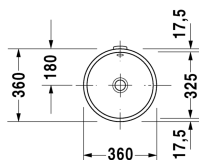

**Architec Vanity basin # 0319320000**

| &lt; Ø 325 mm &gt; |

Vanity basin	Dimension	Weight	Order number
undercounter basin, with overflow, without tap platform, underneath glazed, fixings for installation in wooden consoles included, Ø 325 mm			
<b>Colors</b>			
00 White Alpin			
<b>Variant</b>			
☒	Ø 325 mm	4.900 kilogram	0319320000
<b>Infobox</b>			
Measurements of undercounter models represent interior measurements			
<b>Accessory</b>			
Fixing for stone countertops, (with the exception of # 046651)		0.200 kilogram	005028
Push-open waste for washbasins with overflow		0.400 kilogram	005052
<b>Recommended faucets</b>			
Single lever basin mixer for concealed installation normal spray, ceramic cartridge, aerator adjustable, connection type: basic set for concealed installation, includes: visible parts, recommended operating pressure 1 - 5 bar, Projection 174 mm,			C11070003
Single lever basin mixer for concealed installation normal spray, ceramic cartridge, aerator adjustable, connection type: basic set for concealed installation, includes: visible parts, recommended operating pressure 1 - 5 bar, Projection 225 mm,			C11070004
Single lever basin mixer XL ceramic cartridge, projection 180 mm, flexible connection hoses 3/8", normal spray, chrome, maximum temperature can be adjusted on installation, recommended operating pressure 1 - 5 bar, with pop-up waste set,			A11040001

Architec Vanity basin # 0319320000

|< Ø 325 mm >|

Single lever basin mixer XL ceramic cartridge, projection 180 mm, flexible connection hoses 3/8", normal spray, chrome, maximum temperature can be adjusted on installation, recommended operating pressure 1 - 5 bar, without pop-up waste set,

A11040002

*All drawings contain the necessary measurements which are subject to standard tolerances. They are stated in mm and are non-binding. Exact measurements, in particular for customised installation scenarios, can only be taken from the finished piece.*