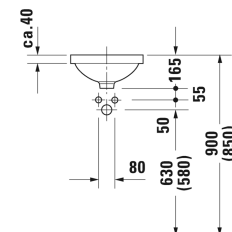

**Architec Vanity basin # 0319320000**

| &lt; Ø 325 mm &gt; |

Vanity basin	Dimension	Weight	Order number
undercounter basin, with overflow, without tap platform, underneath glazed, fixings for installation in wooden consoles included, Ø 325 mm			
<b>Colors</b>			
00 White Alpin			
<b>Variant</b>			
☒	Ø 325 mm	4.900 kilogram	0319320000
<b>Infobox</b>			
Measurements of undercounter models represent interior measurements			
<b>Accessory</b>			
Fixing for stone countertops, (with the exception of # 046651)		0.200 kilogram	005028
Push-open waste for washbasins with overflow		0.400 kilogram	005052
<b>Recommended faucets</b>			
Single lever basin mixer for concealed installation normal spray, ceramic cartridge, aerator adjustable, connection type: basic set for concealed installation, includes: visible parts, recommended operating pressure 1 - 5 bar, Projection 174 mm,			C11070003
Single lever basin mixer for concealed installation normal spray, ceramic cartridge, aerator adjustable, connection type: basic set for concealed installation, includes: visible parts, recommended operating pressure 1 - 5 bar, Projection 225 mm,			C11070004
Single lever basin mixer XL ceramic cartridge, projection 180 mm, flexible connection hoses 3/8", normal spray, chrome, maximum temperature can be adjusted on installation, recommended operating pressure 1 - 5 bar, with pop-up waste set,			A11040001

Architec Vanity basin # 0319320000

|< Ø 325 mm >|

Single lever basin mixer XL ceramic cartridge, projection 180 mm, flexible connection hoses 3/8", normal spray, chrome, maximum temperature can be adjusted on installation, recommended operating pressure 1 - 5 bar, without pop-up waste set,

A11040002

*All drawings contain the necessary measurements which are subject to standard tolerances. They are stated in mm and are non-binding. Exact measurements, in particular for customised installation scenarios, can only be taken from the finished piece.*