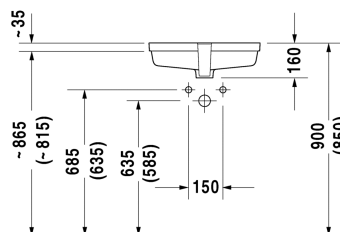

Vero Vanity basin # 0330480000

| < 485 mm > |

Vanity basin	Dimension	Weight	Order number
undercounter basin, with overflow, without tap platform, fixings for installation in wooden consoles included, 485 mm			
Colors			
00 White Alpin			
Variant			
☒	485 x 315 mm	8.200 kilogram	0330480000
Infobox			
Measurements of undercounter models represent interior measurements			
Sanitary ceramics with the special WonderGliss surface finish will remain clean and attractive-looking for a long time to come. When ordering WonderGliss please add a "1" as eleventh digit to the model number.			
Accessory for ceramics			
Fixing for stone countertops, (with the exception of # 046651)		0.200 kilogram	005028
Accessory			
Push-open waste for washbasins with overflow		0.400 kilogram	005052
Design Siphon		1.500 kilogram	005036

All drawings contain the necessary measurements which are subject to standard tolerances. They are stated in mm and are non-binding. Exact measurements, in particular for customised installation scenarios, can only be taken from the finished piece.