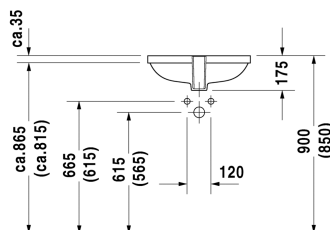

D-Code Vanity basin # 0338490000

|< 495 mm >|

Vanity basin	Dimension	Weight	Order number
undercounter basin, with overflow, without tap platform, fixings for installation in wooden consoles included, 495 mm			
Colors			
00 White Alpin			
Variant			
☒	495 x 290 mm	10.000 kilogram	0338490000
Infobox			
Measurements of undercounter models represent interior measurements			
Accessory for ceramics			
Fixing for stone countertops, (with the exception of # 046651)		0.200 kilogram	005028

All drawings contain the necessary measurements which are subject to standard tolerances. They are stated in mm and are non-binding. Exact measurements, in particular for customised installation scenarios, can only be taken from the finished piece.