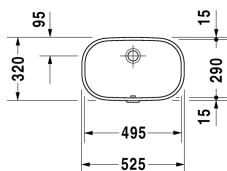

D-Code Vanity basin # 0338490000

|< 495 mm >|

Vanity basin	Dimension	Weight	Order number
undercounter basin, with overflow, without tap platform, fixings for installation in wooden consoles included, 495 mm			
Colors			
00 White Alpin			
Variant			
☒	495 x 290 mm	10.000 kilogram	0338490000
Infobox			
Measurements of undercounter models represent interior measurements			
Accessory for ceramics			
Fixing for stone countertops, (with the exception of # 046651)		0.200 kilogram	005028

All drawings contain the necessary measurements which are subject to standard tolerances. They are stated in mm and are non-binding. Exact measurements, in particular for customised installation scenarios, can only be taken from the finished piece.