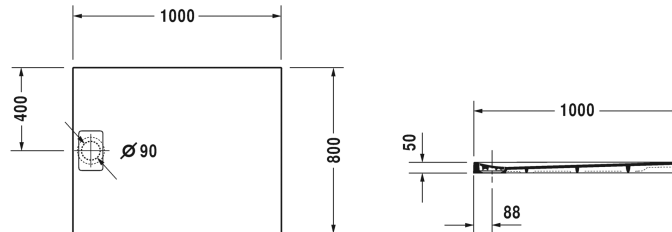

Stonetto Shower tray # 720147180000000 / 720147380000000
/ 720147680000000

|< 1000 mm >|

Shower tray	Dimension	Weight	Order number
rectangle, DuroCast® UltraResist, 50 mm			
Colors			
18 Concrete 38 White 68 Anthracite			
Variant			
Shower tray	1000 x 800 mm	26.000 kilogram	720147180000000
Shower tray	1000 x 800 mm	26.000 kilogram	720147380000000
Shower tray	1000 x 800 mm	26.000 kilogram	720147680000000
Accessory for shower trays			
Formwork board ****			792805
Noise reduction set for flush-fitted shower trays ***			791372
Waterproofing set for flush fitted installation			792803
Outlet drain vertical outlet			790269
Outlet drain horizontal outlet			790263
Outlet drain for Stonetto shower trays, horizontal outlet, for installation with support frame or support, **			791243
Rubber profile for noise reduction, length: 3300 mm, Width: 70 mm			790126
Shower tray feet suitable for increased installation height, *			790173
Support frame for Stonetto shower trays, for shower tray 1000 x 800 mm			791102

All drawings contain the necessary measurements which are subject to standard tolerances. They are stated in mm and are non-binding. Exact measurements, in particular for customised installation scenarios, can only be taken from the finished piece.