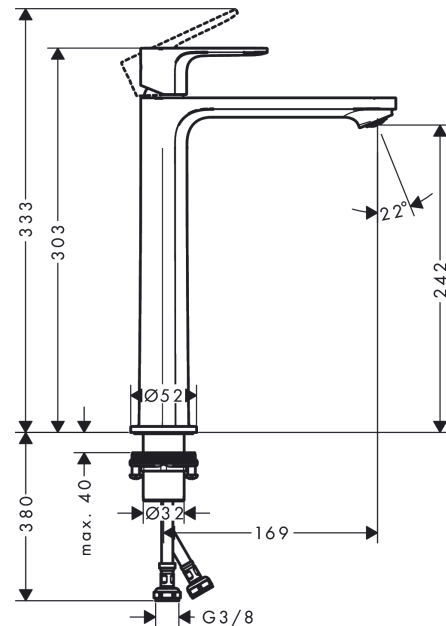

#### product features

- ComfortZone 240
- projection: 169 mm
- spout height: 242 mm
- handle variant: lever handle
- spray type: normal spray
- maximum flow rate at 3 bar: 5 l/min
- ceramic cartridge
- temperature limitation adjustable
- suitable for continuous flow water heaters
- connection type: G 3/8 connections
- connection dimension: DN15
- cold water in basic handle position
- EU taxonomy: max. 6 l/min - Substantial Contribution (SC) possible

### Scale drawing

**Rebris S**

**Single lever basin mixer 240 CoolStart for wash bowls without waste set**

Finish: **Chrome** Article Number: **72582000**

**Flowchart**

**Rebris S**  
**Single lever basin mixer 240 CoolStart for wash bowls without waste set**  
 Finish: **Chrome** Article Number: **72582000**

### Spare part list

Year of production: >06/22

Pos.	Description	Article Number	PC	PU
1	handle	94642000	10	1
2	screw cover	95704000	1	1
3	hollow set screw M6x10 DIN 916	96029000	1	1
4	flange	98863000	10	1
5	nut	98864000	9	1
6	O-ring 24x2	98388000	1	1
7	O-ring 27x1,5	92527000	4	1
8	O-ring 25x1,5	98146000	1	1
9	cartridge, assy	95973001	12	1
10	seal	98865000	8	1
11	adapter for cartridge	98866000	8	1
12	O-ring 23x2	98398000	1	1
13	aerator M24x1 (5 l/min)	94364000	3	1
14	fixing set (Ø 32)	13961000	7	1
15	lever collar	97548000	1	1
16	connection hose 600 mm M8x0,75 G3/8	96556000	7	1
17	O-ring 6,6x1,6	93019000	1	1
a	fixation extension 35 mm	13898000	12	1