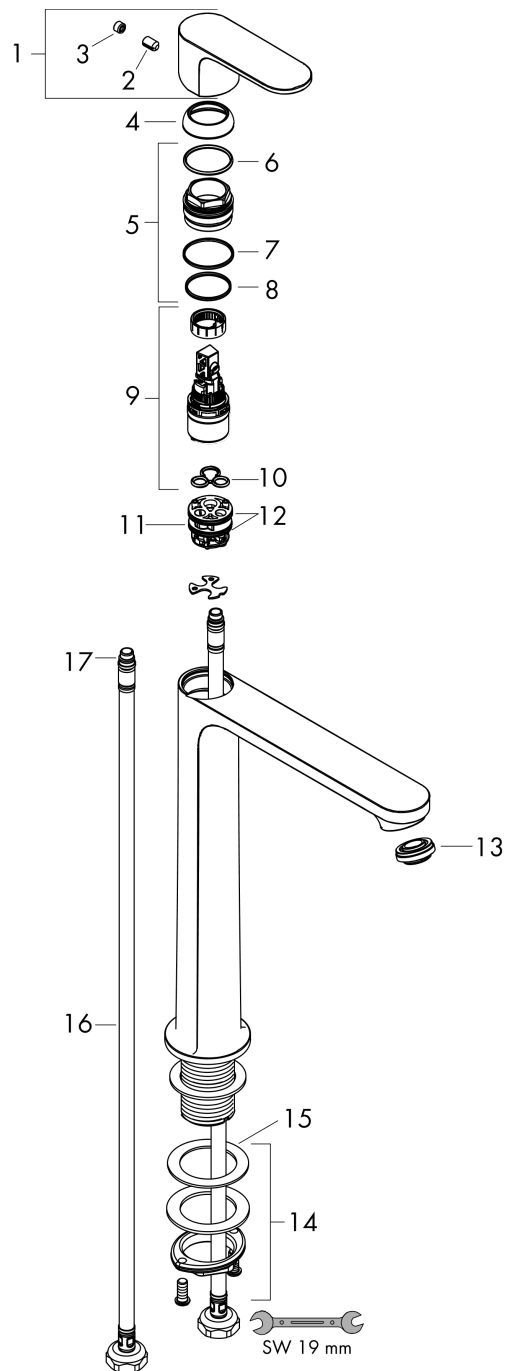

#### product features

- ComfortZone 240
- projection: 169 mm
- spout height: 242 mm
- handle variant: lever handle
- spray type: normal spray
- maximum flow rate at 3 bar: 5 l/min
- ceramic cartridge
- temperature limitation adjustable
- suitable for continuous flow water heaters
- connection type: G 3/8 connections
- connection dimension: DN15
- cold water in basic handle position
- EU taxonomy: max. 6 l/min - Substantial Contribution (SC) possible

### Scale drawing

**Rebris S**

**Single lever basin mixer 240 CoolStart for wash bowls without waste set**

Finish: **Chrome** Article Number: **72582000**

**Flowchart**

**Rebris S**  
**Single lever basin mixer 240 CoolStart for wash bowls without waste set**  
 Finish: **Chrome** Article Number: **72582000**

**Exploded Drawing**

Year of production: >06/22

### Spare part list

Year of production: >06/22

Pos.	Description	Article Number	PC	PU
1	handle	94642000	10	1
2	screw cover	95704000	1	1
3	hollow set screw M6x10 DIN 916	96029000	1	1
4	flange	98863000	10	1
5	nut	98864000	9	1
6	O-ring 24x2	98388000	1	1
7	O-ring 27x1,5	92527000	4	1
8	O-ring 25x1,5	98146000	1	1
9	cartridge, assy	95973001	12	1
10	seal	98865000	8	1
11	adapter for cartridge	98866000	8	1
12	O-ring 23x2	98398000	1	1
13	aerator M24x1 (5 l/min)	94364000	3	1
14	fixing set (Ø 32)	13961000	7	1
15	lever collar	97548000	1	1
16	connection hose 600 mm M8x0,75 G3/8	96556000	7	1
17	O-ring 6,6x1,6	93019000	1	1
a	fixation extension 35 mm	13898000	12	1