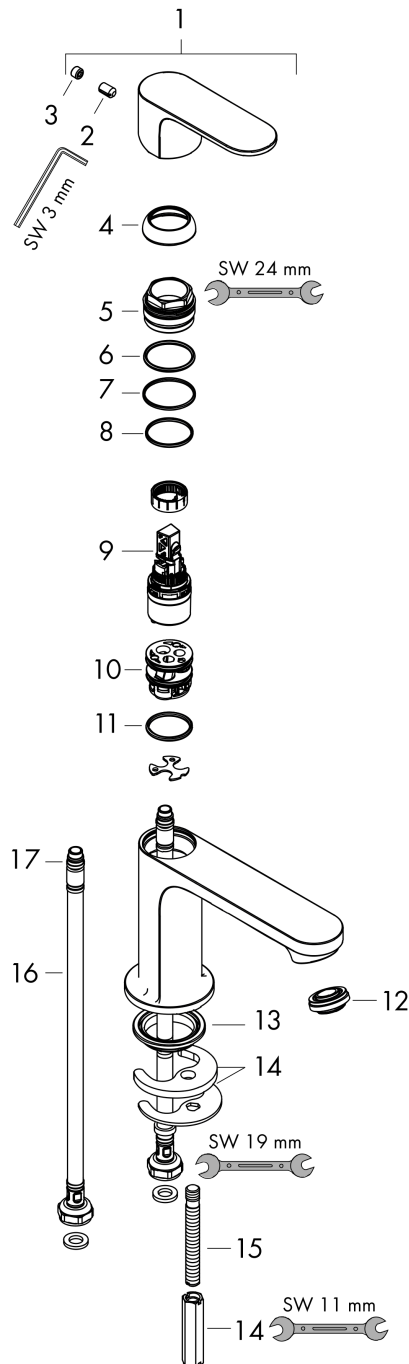

### Description

**product features**

- ComfortZone 110
- projection: 133 mm
- spout height: 109 mm
- handle variant: lever handle
- spray type: normal spray
- maximum flow rate at 3 bar: 5 l/min
- ceramic cartridge
- temperature limitation adjustable
- suitable for continuous flow water heaters
- connection type: G 3/8 connections
- connection dimension: DN15
- cold water in basic handle position
- EU taxonomy: max. 6 l/min - Substantial Contribution (SC) possible

### Scale drawing

**Rebris S**  
**Single lever basin mixer 110 CoolStart without waste set**  
 Finish: **Matt Black** Article Number: **72520670**

**Flowchart**

**Rebris S**  
**Single lever basin mixer 110 CoolStart without waste set**  
 Finish: **Matt Black** Article Number: **72520670**

**Exploded Drawing**

Year of production: >06/22

**Rebris S**  
**Single lever basin mixer 110 CoolStart without waste set**  
 Finish: **Matt Black** Article Number: **72520670**

## Spare part list

Year of production: >06/22

Pos.	Description	Article Number	PC	PU
1	handle	94644670	60	1
2	hollow set screw M6x10 DIN 916	96029000	1	1
3	screw cover	95704610	51	1
4	flange	98863670	60	1
5	nut	98864000	9	1
6	O-ring 24x2	98388000	1	1
7	O-ring 27x1,5	92527000	4	1
8	O-ring 25x1,5	98146000	1	1
9	cartridge, assy	95973001	12	1
10	adapter for cartridge	95975000	3	1
11	O-ring 23x2	98398000	1	1
12	aerator M24x1 (5 l/min)	94364000	3	1
13	seal Ø 42	98722000	2	1
14	fixing set	96016000	8	1
15	screw M8 x 68	97736000	2	1
16	connection hose 450 mm M8x0,75 G3/8	97206000	8	1
17	O-ring 6,6x1,6	93019000	1	1