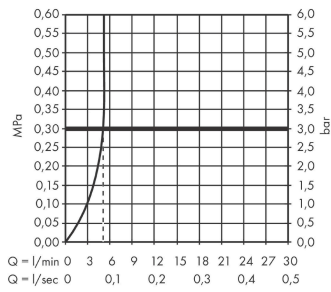

Rebris S
Single lever basin mixer 110 CoolStart without waste set
Finish: **Matt Black** Article Number: **72520670**

Flowchart