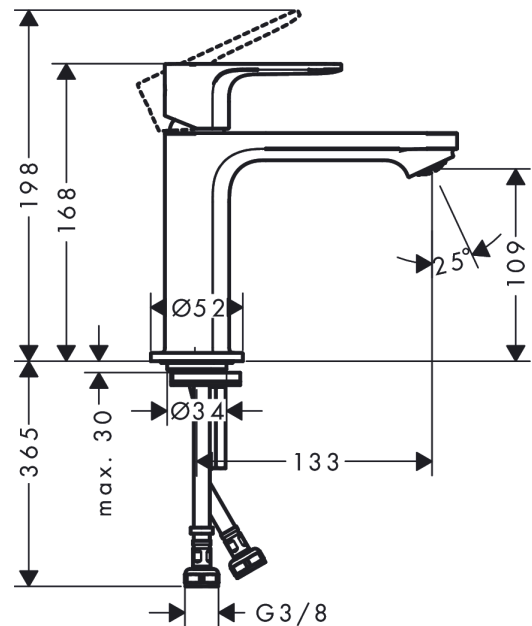

### Description

**product features**

- ComfortZone 110
- projection: 133 mm
- spout height: 109 mm
- handle variant: lever handle
- spray type: normal spray
- maximum flow rate at 3 bar: 5 l/min
- ceramic cartridge
- temperature limitation adjustable
- suitable for continuous flow water heaters
- connection type: G 3/8 connections
- connection dimension: DN15
- cold water in basic handle position
- EU taxonomy: max. 6 l/min - Substantial Contribution (SC) possible

### Scale drawing

**Rebris S**  
**Single lever basin mixer 110 CoolStart without waste set**  
 Finish: **Matt Black** Article Number: **72520670**

**Flowchart**

**Rebris S**  
**Single lever basin mixer 110 CoolStart without waste set**  
 Finish: **Matt Black** Article Number: **72520670**

**Exploded Drawing**

Year of production: >06/22

**Rebris S**  
**Single lever basin mixer 110 CoolStart without waste set**  
 Finish: **Matt Black** Article Number: **72520670**

## Spare part list

Year of production: >06/22

Pos.	Description	Article Number	PC	PU
1	handle	94644670	60	1
2	hollow set screw M6x10 DIN 916	96029000	1	1
3	screw cover	95704610	51	1
4	flange	98863670	60	1
5	nut	98864000	9	1
6	O-ring 24x2	98388000	1	1
7	O-ring 27x1,5	92527000	4	1
8	O-ring 25x1,5	98146000	1	1
9	cartridge, assy	95973001	12	1
10	adapter for cartridge	95975000	3	1
11	O-ring 23x2	98398000	1	1
12	aerator M24x1 (5 l/min)	94364000	3	1
13	seal Ø 42	98722000	2	1
14	fixing set	96016000	8	1
15	screw M8 x 68	97736000	2	1
16	connection hose 450 mm M8x0,75 G3/8	97206000	8	1
17	O-ring 6,6x1,6	93019000	1	1