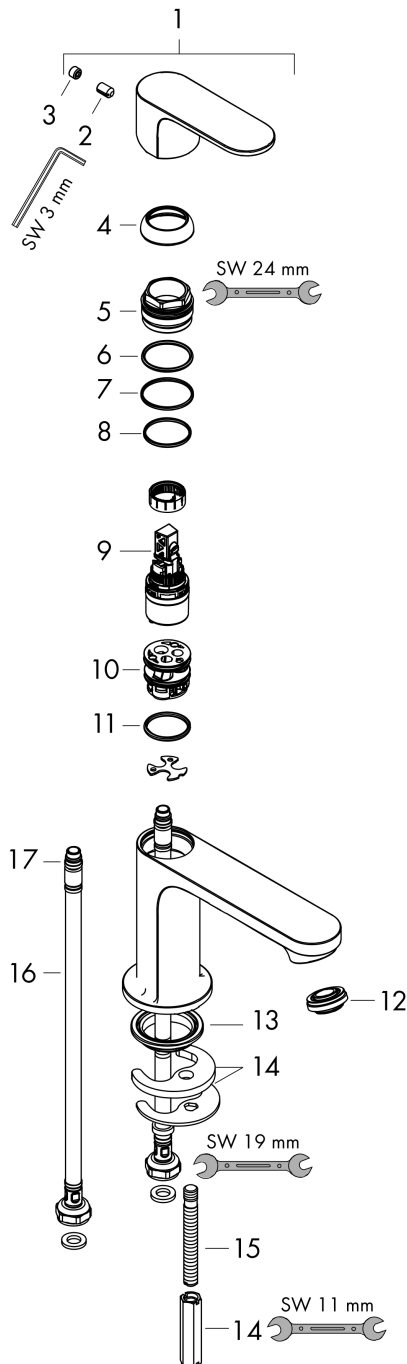

### Description

**product features**

- ComfortZone 110
- projection: 133 mm
- spout height: 109 mm
- handle variant: lever handle
- spray type: normal spray
- maximum flow rate at 3 bar: 5 l/min
- ceramic cartridge
- temperature limitation adjustable
- suitable for continuous flow water heaters
- connection type: G 3/8 connections
- connection dimension: DN15
- cold water in basic handle position
- EU taxonomy: max. 6 l/min - Substantial Contribution (SC) possible

### Scale drawing

**Rebris S**  
**Single lever basin mixer 110 CoolStart without waste set**  
 Finish: **Chrome** Article Number: **72520000**

**Flowchart**

**Rebris S**  
**Single lever basin mixer 110 CoolStart without waste set**  
 Finish: **Chrome** Article Number: **72520000**

**Exploded Drawing**

Year of production: >06/22

**Rebris S**  
**Single lever basin mixer 110 CoolStart without waste set**  
 Finish: **Chrome** Article Number: **72520000**

## Spare part list

Year of production: >06/22

Pos.	Description	Article Number	PC	PU
1	handle	94644000	10	1
2	hollow set screw M6x10 DIN 916	96029000	1	1
3	screw cover	95704000	1	1
4	flange	98863000	10	1
5	nut	98864000	9	1
6	O-ring 24x2	98388000	1	1
7	O-ring 27x1,5	92527000	4	1
8	O-ring 25x1,5	98146000	1	1
9	cartridge, assy	95973001	12	1
10	adapter for cartridge	95975000	3	1
11	O-ring 23x2	98398000	1	1
12	aerator M24x1 (5 l/min)	94364000	3	1
13	seal Ø 42	98722000	2	1
14	fixing set	96016000	8	1
15	screw M8 x 68	97736000	2	1
16	connection hose 450 mm M8x0,75 G3/8	97206000	8	1
17	O-ring 6,6x1,6	93019000	1	1