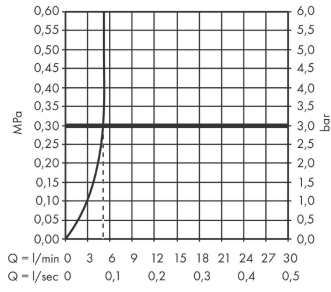

Rebris S
Single lever basin mixer 110 CoolStart without waste set
Finish: **Chrome** Article Number: **72520000**

Flowchart