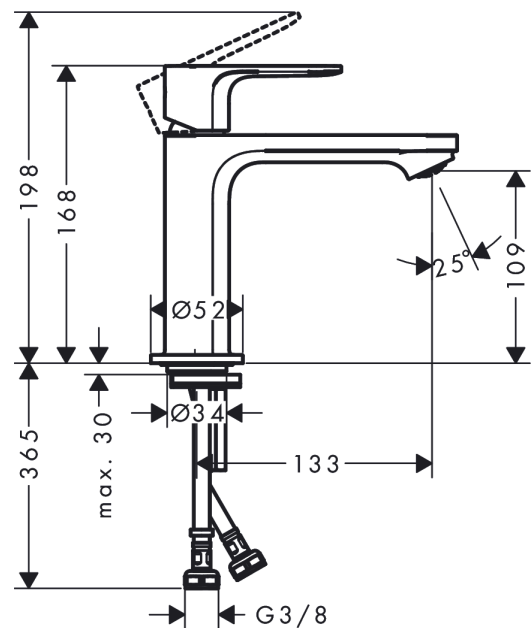

Scale drawing