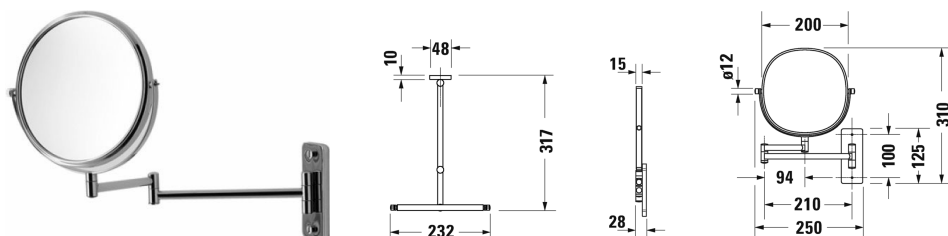

Cosmetic mirror # 0099121000

|< 232 mm >|

Cosmetic mirror	Dimension	Weight	Order number
3 times magnifier, 310 mm			
<b>Colors</b>			
10 Chrome			
<b>Variant</b>			
	232 x 317 mm	0.910 kg	0099121000

All drawings contain the necessary measurements which are subject to standard tolerances. They are stated in mm and are non-binding. Exact measurements, in particular for customised installation scenarios, can only be taken from the finished piece.