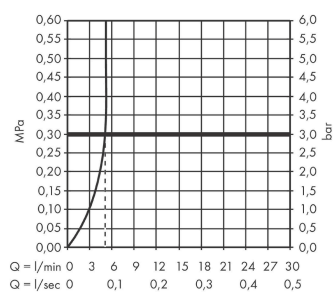

Vernis Blend

Single lever basin mixer 70 without waste set

Surfaces: **Chrome** Article Number: **71558000**

Description

product features

- ComfortZone 70
- projection: 89 mm
- spout height: 71 mm
- spray type: normal spray
- swiveling spray former
- maximum flow rate at 3 bar: 5 l/min
- ceramic cartridge
- temperature limitation adjustable
- suitable for continuous flow water heaters
- connection type: G 3/8 connections
- connection dimension: DN15

Technology

Product image

Scale drawing

Flowchart

Vernis Blend
Single lever basin mixer 70 without waste set
 Surfaces: **Chrome** Article Number: **71558000**

Exploded Drawing

Year of production: >01/21

Vernis Blend**Single lever basin mixer 70 without waste set**Surfaces: **Chrome** Article Number: **71558000****Spare part list**

Year of production: >01/21

Pos.	Description	Article Number	Price	PU
1	handle	93678000	€ 28,20	1
2	screw cover	96338000	€ 3,21	1
3	flange	93680000	€ 22,37	1
4	nut	93681000	€ 18,33	1
5	O-ring 24x1,5	98434000	€ 3,21	1
6	cartridge, assy	97685000	€ 57,12	1
7	locking screw for handle	95140000	€ 5,24	1
8	seal	98865000	€ 28,20	1
9	adapter for cartridge	98866000	€ 28,20	1
10	O-ring 23x2	98398000	€ 3,21	1
11	aerator swivelling M24x1 (5 l/min)	93834000	€ 18,33	1
12	seal Ø 42	98722000	€ 5,24	1
13	fixing set	96016000	€ 28,20	1
14	connection hose 450 mm M8x0,75 G3/8	97206000	€ 28,20	1
15	O-ring 7x1,5	98422000	€ 3,21	1