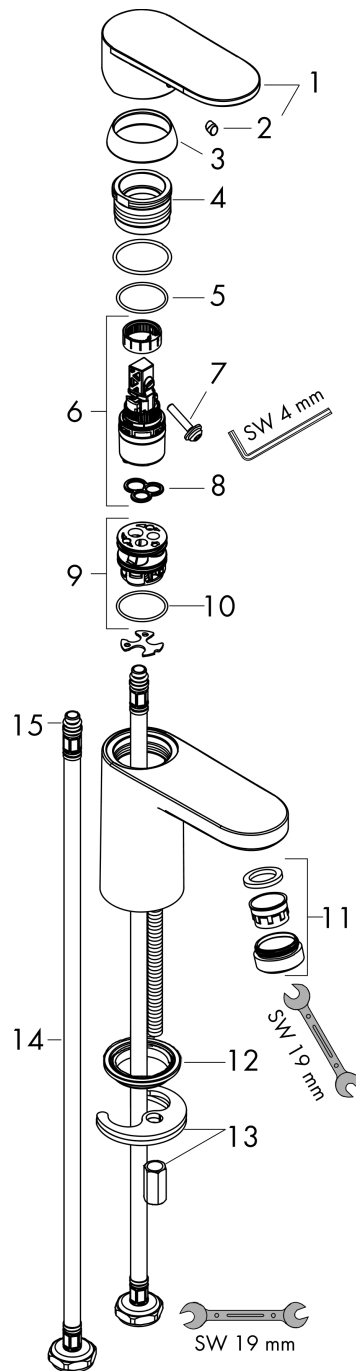

Vernis Blend

Single lever basin mixer 70 without waste set

Surfaces: **Chrome** Article Number: **71558000**

Description

product features

- ComfortZone 70
- projection: 89 mm
- spout height: 71 mm
- spray type: normal spray
- swiveling spray former
- maximum flow rate at 3 bar: 5 l/min
- ceramic cartridge
- temperature limitation adjustable
- suitable for continuous flow water heaters
- connection type: G 3/8 connections
- connection dimension: DN15

Technology

Product image

Scale drawing

Flowchart

Vernis Blend
Single lever basin mixer 70 without waste set
 Surfaces: **Chrome** Article Number: **71558000**

Exploded Drawing

Year of production: >01/21

Vernis Blend**Single lever basin mixer 70 without waste set**Surfaces: **Chrome** Article Number: **71558000****Spare part list**

Year of production: >01/21

Pos.	Description	Article Number	Price	PU
1	handle	93678000	€ 28,20	1
2	screw cover	96338000	€ 3,21	1
3	flange	93680000	€ 22,37	1
4	nut	93681000	€ 18,33	1
5	O-ring 24x1,5	98434000	€ 3,21	1
6	cartridge, assy	97685000	€ 57,12	1
7	locking screw for handle	95140000	€ 5,24	1
8	seal	98865000	€ 28,20	1
9	adapter for cartridge	98866000	€ 28,20	1
10	O-ring 23x2	98398000	€ 3,21	1
11	aerator swivelling M24x1 (5 l/min)	93834000	€ 18,33	1
12	seal Ø 42	98722000	€ 5,24	1
13	fixing set	96016000	€ 28,20	1
14	connection hose 450 mm M8x0,75 G3/8	97206000	€ 28,20	1
15	O-ring 7x1,5	98422000	€ 3,21	1