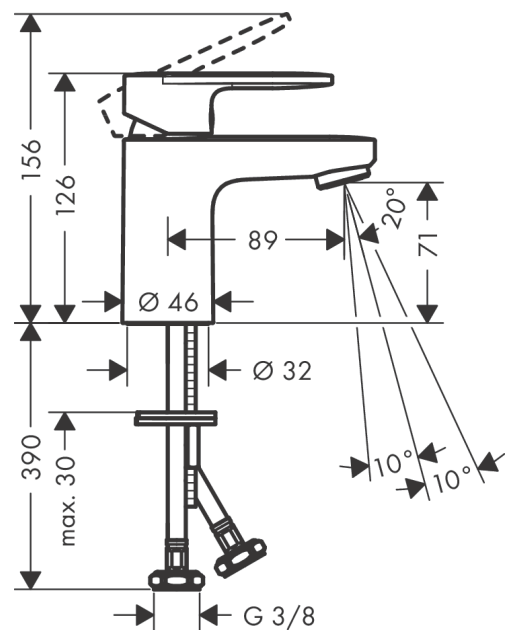

Vernis Blend

Single lever basin mixer 70 without waste set

Surfaces: **Chrome** Article Number: **71558000**

Description

product features

- ComfortZone 70
- projection: 89 mm
- spout height: 71 mm
- spray type: normal spray
- swiveling spray former
- maximum flow rate at 3 bar: 5 l/min
- ceramic cartridge
- temperature limitation adjustable
- suitable for continuous flow water heaters
- connection type: G 3/8 connections
- connection dimension: DN15

Technology

Product image

Scale drawing

Flowchart

Vernis Blend
Single lever basin mixer 70 without waste set
 Surfaces: **Chrome** Article Number: **71558000**

Exploded Drawing

Year of production: >01/21

Vernis Blend**Single lever basin mixer 70 without waste set**Surfaces: **Chrome** Article Number: **71558000****Spare part list**

Year of production: >01/21

Pos.	Description	Article Number	Price	PU
1	handle	93678000	€ 28,20	1
2	screw cover	96338000	€ 3,21	1
3	flange	93680000	€ 22,37	1
4	nut	93681000	€ 18,33	1
5	O-ring 24x1,5	98434000	€ 3,21	1
6	cartridge, assy	97685000	€ 57,12	1
7	locking screw for handle	95140000	€ 5,24	1
8	seal	98865000	€ 28,20	1
9	adapter for cartridge	98866000	€ 28,20	1
10	O-ring 23x2	98398000	€ 3,21	1
11	aerator swivelling M24x1 (5 l/min)	93834000	€ 18,33	1
12	seal Ø 42	98722000	€ 5,24	1
13	fixing set	96016000	€ 28,20	1
14	connection hose 450 mm M8x0,75 G3/8	97206000	€ 28,20	1
15	O-ring 7x1,5	98422000	€ 3,21	1