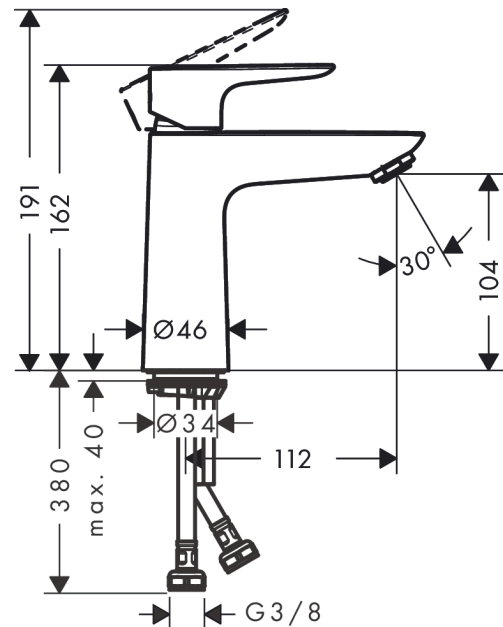

Talis E

Single lever basin mixer 110 without waste set

Finish: **Brushed Bronze** Article Number: **71712140**

Description

product features

- ComfortZone 110
- projection: 112 mm
- spout height: 104 mm
- spray type: normal spray
- maximum flow rate at 3 bar: 5 l/min
- ceramic cartridge
- temperature limitation adjustable
- suitable for continuous flow water heaters
- connection type: G 3/8 connections
- connection dimension: DN15

Technology

Design awards

Product image

Scale drawing

Flowchart

Talis E
Single lever basin mixer 110 without waste set
 Finish: **Brushed Bronze** Article Number: **71712140**

Exploded Drawing

Year of production: >06/20

Talis E

Single lever basin mixer 110 without waste set

Finish: **Brushed Bronze** Article Number: **71712140**

Spare part list

Year of production: >06/20

Pos.	Description	Article Number	Price	PU
1	handle	92687140	€ 68,78	1
2	hollow set screw M6x10 DIN 916	96029000	€ 3,33	1
3	screw cover	95704000	€ 3,33	1
4	flange	92625140	€ 43,44	1
5	nut	92689000	€ 22,97	1
6	O-ring 25x1,5	98146000	€ 3,33	1
7	O-ring 27x1,5	92527000	€ 11,66	1
8	cartridge, assy	97685000	€ 58,67	1
9	seal	98865000	€ 28,92	1
10	adapter for cartridge	92628000	€ 18,80	1
11	adapter for cartridge	98866000	€ 28,92	1
12	O-ring 23x2	98398000	€ 3,33	1
13	aerator M24x1 (5 l/min)	13185140	€ 27,61	1
14	screw M8 x 68	97736000	€ 5,36	1
15	seal	97608000	€ 5,36	1
16	fixing set	96016000	€ 28,92	1
17	connection hose 450 mm M8x0,75 G3/8	97206000	€ 28,92	1
18	O-ring 6,6x1,6	93019000	€ 3,33	1