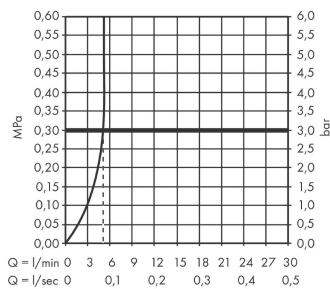

Talis E

Single lever basin mixer 110 without waste set

Finish: **Brushed Bronze** Article Number: **71712140**

Description

product features

- ComfortZone 110
- projection: 112 mm
- spout height: 104 mm
- spray type: normal spray
- maximum flow rate at 3 bar: 5 l/min
- ceramic cartridge
- temperature limitation adjustable
- suitable for continuous flow water heaters
- connection type: G 3/8 connections
- connection dimension: DN15

Technology

Design awards

Product image

Scale drawing

Flowchart

Talis E
Single lever basin mixer 110 without waste set
 Finish: **Brushed Bronze** Article Number: **71712140**

Exploded Drawing

Year of production: >06/20

Talis E

Single lever basin mixer 110 without waste set

Finish: **Brushed Bronze** Article Number: **71712140**

Spare part list

Year of production: >06/20

Pos.	Description	Article Number	Price	PU
1	handle	92687140	€ 68,78	1
2	hollow set screw M6x10 DIN 916	96029000	€ 3,33	1
3	screw cover	95704000	€ 3,33	1
4	flange	92625140	€ 43,44	1
5	nut	92689000	€ 22,97	1
6	O-ring 25x1,5	98146000	€ 3,33	1
7	O-ring 27x1,5	92527000	€ 11,66	1
8	cartridge, assy	97685000	€ 58,67	1
9	seal	98865000	€ 28,92	1
10	adapter for cartridge	92628000	€ 18,80	1
11	adapter for cartridge	98866000	€ 28,92	1
12	O-ring 23x2	98398000	€ 3,33	1
13	aerator M24x1 (5 l/min)	13185140	€ 27,61	1
14	screw M8 x 68	97736000	€ 5,36	1
15	seal	97608000	€ 5,36	1
16	fixing set	96016000	€ 28,92	1
17	connection hose 450 mm M8x0,75 G3/8	97206000	€ 28,92	1
18	O-ring 6,6x1,6	93019000	€ 3,33	1