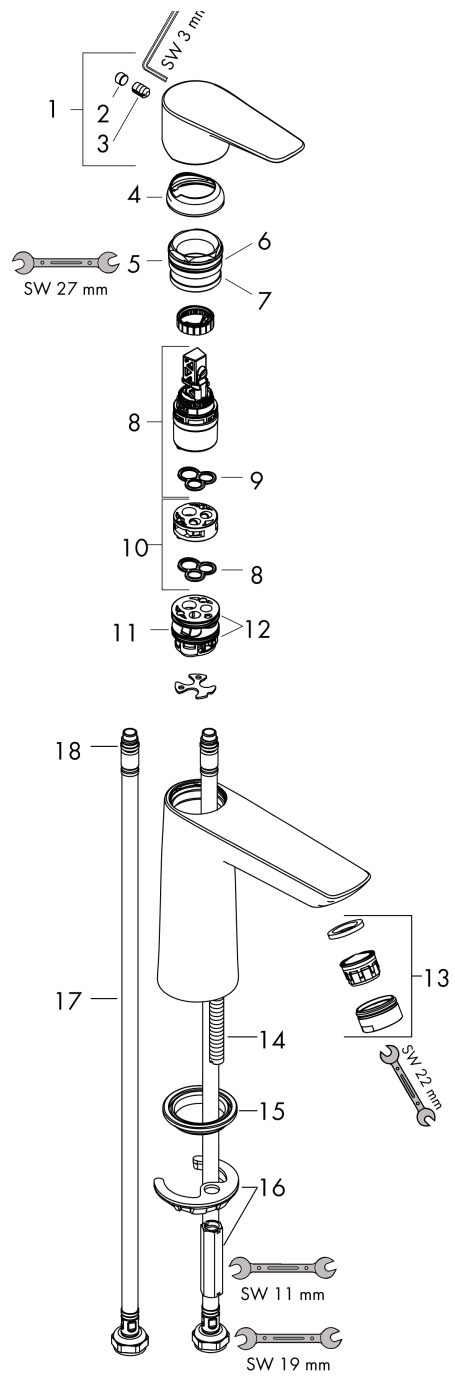

Talis E

Single lever basin mixer 110 without waste set

Finish: **Brushed Bronze** Article Number: **71712140**

Description

product features

- ComfortZone 110
- projection: 112 mm
- spout height: 104 mm
- spray type: normal spray
- maximum flow rate at 3 bar: 5 l/min
- ceramic cartridge
- temperature limitation adjustable
- suitable for continuous flow water heaters
- connection type: G 3/8 connections
- connection dimension: DN15

Technology

Design awards

Product image

Scale drawing

Flowchart

Talis E
Single lever basin mixer 110 without waste set
 Finish: **Brushed Bronze** Article Number: **71712140**

Exploded Drawing

Year of production: >06/20

Talis E

Single lever basin mixer 110 without waste set

Finish: **Brushed Bronze** Article Number: **71712140**

Spare part list

Year of production: >06/20

Pos.	Description	Article Number	Price	PU
1	handle	92687140	€ 68,78	1
2	hollow set screw M6x10 DIN 916	96029000	€ 3,33	1
3	screw cover	95704000	€ 3,33	1
4	flange	92625140	€ 43,44	1
5	nut	92689000	€ 22,97	1
6	O-ring 25x1,5	98146000	€ 3,33	1
7	O-ring 27x1,5	92527000	€ 11,66	1
8	cartridge, assy	97685000	€ 58,67	1
9	seal	98865000	€ 28,92	1
10	adapter for cartridge	92628000	€ 18,80	1
11	adapter for cartridge	98866000	€ 28,92	1
12	O-ring 23x2	98398000	€ 3,33	1
13	aerator M24x1 (5 l/min)	13185140	€ 27,61	1
14	screw M8 x 68	97736000	€ 5,36	1
15	seal	97608000	€ 5,36	1
16	fixing set	96016000	€ 28,92	1
17	connection hose 450 mm M8x0,75 G3/8	97206000	€ 28,92	1
18	O-ring 6,6x1,6	93019000	€ 3,33	1