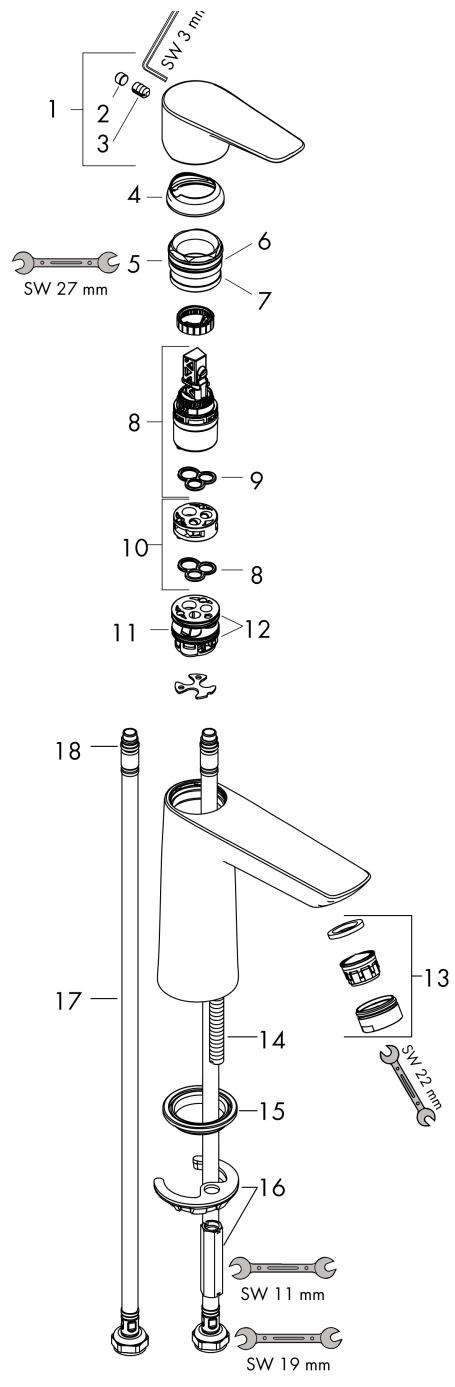

Talis E

Single lever basin mixer 110 without waste set

Finish: **Polished Gold Optic** Article Number: **71712990**

Description

product features

- ComfortZone 110
- projection: 112 mm
- spout height: 104 mm
- spray type: normal spray
- maximum flow rate at 3 bar: 5 l/min
- ceramic cartridge
- temperature limitation adjustable
- suitable for continuous flow water heaters
- connection type: G 3/8 connections
- connection dimension: DN15

Technology

Design awards

Product image

Scale drawing

Flowchart

Talis E
Single lever basin mixer 110 without waste set
 Finish: **Polished Gold Optic** Article Number: **71712990**

Exploded Drawing

Year of production: >06/20

Talis E

Single lever basin mixer 110 without waste set

Finish: **Polished Gold Optic** Article Number: **71712990**

Spare part list

Year of production: >06/20

Pos.	Description	Article Number	Price	PU
1	handle	92687990	€ 68,78	1
2	hollow set screw M6x10 DIN 916	96029000	€ 3,33	1
3	screw cover	95704000	€ 3,33	1
4	flange	92625990	€ 43,44	1
5	nut	92689000	€ 22,97	1
6	O-ring 25x1,5	98146000	€ 3,33	1
7	O-ring 27x1,5	92527000	€ 11,66	1
8	cartridge, assy	97685000	€ 58,67	1
9	seal	98865000	€ 28,92	1
10	adapter for cartridge	92628000	€ 18,80	1
11	adapter for cartridge	98866000	€ 28,92	1
12	O-ring 23x2	98398000	€ 3,33	1
13	aerator M24x1 (5 l/min)	13185990	€ 45,82	1
14	screw M8 x 68	97736000	€ 5,36	1
15	seal	97608000	€ 5,36	1
16	fixing set	96016000	€ 28,92	1
17	connection hose 450 mm M8x0,75 G3/8	97206000	€ 28,92	1
18	O-ring 6,6x1,6	93019000	€ 3,33	1