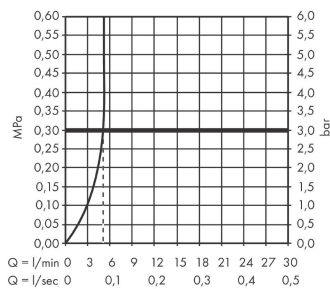

Talis E

Single lever basin mixer 110 without waste set

Finish: **Polished Gold Optic** Article Number: **71712990**

Description

product features

- ComfortZone 110
- projection: 112 mm
- spout height: 104 mm
- spray type: normal spray
- maximum flow rate at 3 bar: 5 l/min
- ceramic cartridge
- temperature limitation adjustable
- suitable for continuous flow water heaters
- connection type: G 3/8 connections
- connection dimension: DN15

Technology

Design awards

Product image

Scale drawing

Flowchart

Talis E
Single lever basin mixer 110 without waste set
 Finish: **Polished Gold Optic** Article Number: **71712990**

Exploded Drawing

Year of production: >06/20

Talis E

Single lever basin mixer 110 without waste set

Finish: **Polished Gold Optic** Article Number: **71712990**

Spare part list

Year of production: >06/20

Pos.	Description	Article Number	Price	PU
1	handle	92687990	€ 68,78	1
2	hollow set screw M6x10 DIN 916	96029000	€ 3,33	1
3	screw cover	95704000	€ 3,33	1
4	flange	92625990	€ 43,44	1
5	nut	92689000	€ 22,97	1
6	O-ring 25x1,5	98146000	€ 3,33	1
7	O-ring 27x1,5	92527000	€ 11,66	1
8	cartridge, assy	97685000	€ 58,67	1
9	seal	98865000	€ 28,92	1
10	adapter for cartridge	92628000	€ 18,80	1
11	adapter for cartridge	98866000	€ 28,92	1
12	O-ring 23x2	98398000	€ 3,33	1
13	aerator M24x1 (5 l/min)	13185990	€ 45,82	1
14	screw M8 x 68	97736000	€ 5,36	1
15	seal	97608000	€ 5,36	1
16	fixing set	96016000	€ 28,92	1
17	connection hose 450 mm M8x0,75 G3/8	97206000	€ 28,92	1
18	O-ring 6,6x1,6	93019000	€ 3,33	1