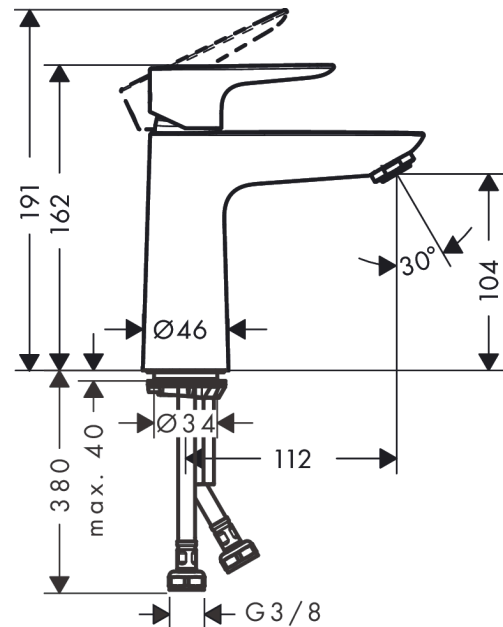

Talis E

Single lever basin mixer 110 without waste set

Finish: **Polished Gold Optic** Article Number: **71712990**

Description

product features

- ComfortZone 110
- projection: 112 mm
- spout height: 104 mm
- spray type: normal spray
- maximum flow rate at 3 bar: 5 l/min
- ceramic cartridge
- temperature limitation adjustable
- suitable for continuous flow water heaters
- connection type: G 3/8 connections
- connection dimension: DN15

Technology

Design awards

Product image

Scale drawing

Flowchart

Talis E
Single lever basin mixer 110 without waste set
 Finish: **Polished Gold Optic** Article Number: **71712990**

Exploded Drawing

Year of production: >06/20

Talis E

Single lever basin mixer 110 without waste set

Finish: **Polished Gold Optic** Article Number: **71712990**

Spare part list

Year of production: >06/20

Pos.	Description	Article Number	Price	PU
1	handle	92687990	€ 68,78	1
2	hollow set screw M6x10 DIN 916	96029000	€ 3,33	1
3	screw cover	95704000	€ 3,33	1
4	flange	92625990	€ 43,44	1
5	nut	92689000	€ 22,97	1
6	O-ring 25x1,5	98146000	€ 3,33	1
7	O-ring 27x1,5	92527000	€ 11,66	1
8	cartridge, assy	97685000	€ 58,67	1
9	seal	98865000	€ 28,92	1
10	adapter for cartridge	92628000	€ 18,80	1
11	adapter for cartridge	98866000	€ 28,92	1
12	O-ring 23x2	98398000	€ 3,33	1
13	aerator M24x1 (5 l/min)	13185990	€ 45,82	1
14	screw M8 x 68	97736000	€ 5,36	1
15	seal	97608000	€ 5,36	1
16	fixing set	96016000	€ 28,92	1
17	connection hose 450 mm M8x0,75 G3/8	97206000	€ 28,92	1
18	O-ring 6,6x1,6	93019000	€ 3,33	1