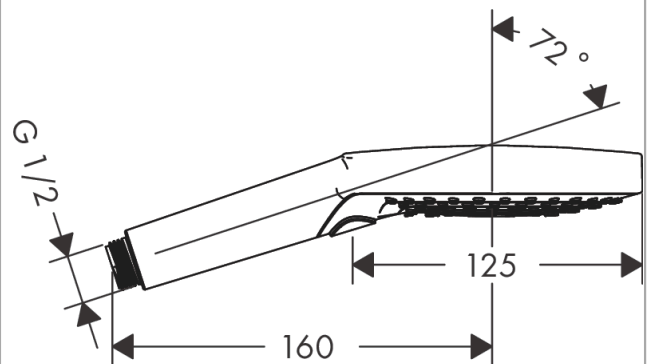

Raindance Select S Hand shower 120 3jet

Finish: **Matt Black** Article Number: **26530670**

Description

product features

- shower head size: 125 mm
- spray type: Rain, RainAir, Whirl
- convenient spray selection via Select button
- spray disc surface: easy cleanable plastic spray disc
- maximum flow rate at 3 bar: 15 l/min
- minimum flow pressure: 1,4 bar
- with internal water conduction
- rinseable screen seal
- connection thread G ½
- connection dimension: DN15
- suitable for continuous flow water heaters

Technology

Design awards

reddot winner 2020 reddot winner 2021

Product image

Scale drawing

Flowchart

The consumption was measured in combination with the appropriate fittings (thermostat/mixer/ in-wall valve) to reflect actual application in practice.