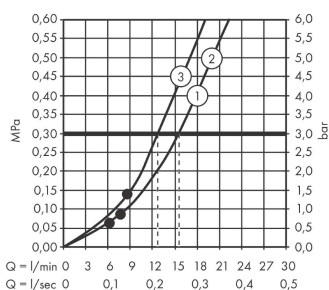

Raindance Select S Hand shower 120 3jet

Finish: **Matt Black** Article Number: **26530670**

Description

product features

- shower head size: 125 mm
- spray type: Rain, RainAir, Whirl
- convenient spray selection via Select button
- spray disc surface: easy cleanable plastic spray disc
- maximum flow rate at 3 bar: 15 l/min
- minimum flow pressure: 1,4 bar
- with internal water conduction
- rinseable screen seal
- connection thread G ½
- connection dimension: DN15
- suitable for continuous flow water heaters

Technology

Design awards

reddot winner 2020 reddot winner 2021

Product image

Scale drawing

Flowchart

The consumption was measured in combination with the appropriate fittings (thermostat/mixer/ in-wall valve) to reflect actual application in practice.