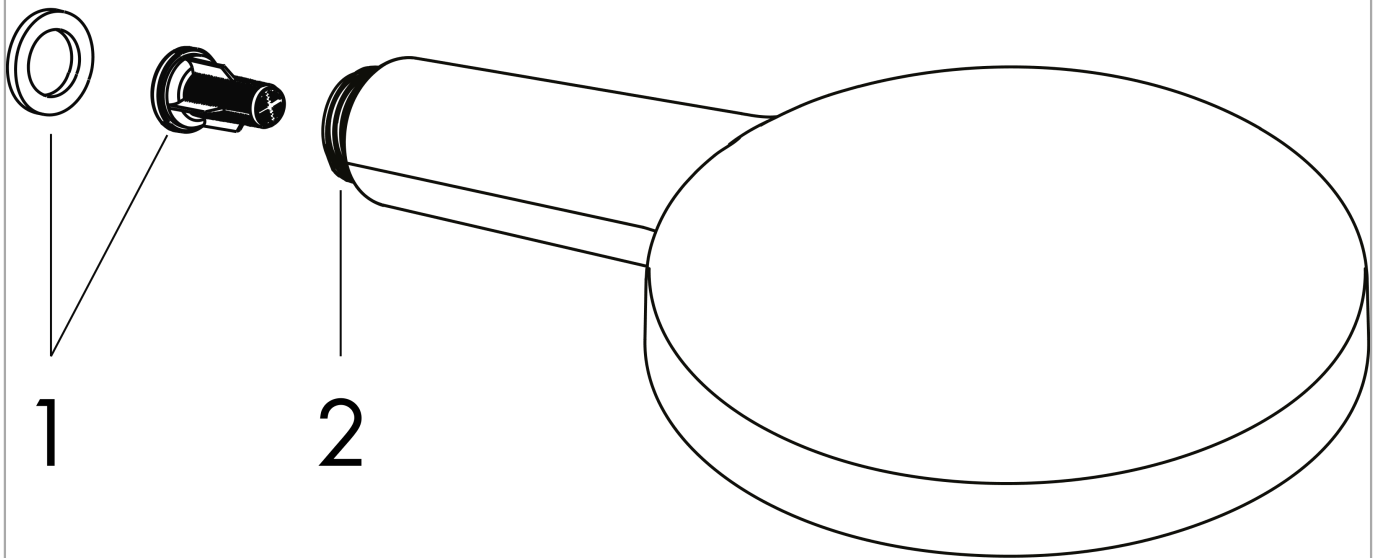

Raindance Select S
Hand shower 120 3jet

Finish: **Matt Black** Article Number: **26530670**

Exploded Drawing

Year of production: >04/20

Raindance Select S
Hand shower 120 3jet
Finish: **Matt Black** Article Number: **26530670**

Spare part list

Year of production: >04/20

Pos.	Description	Article Number	Price	PU
1	filter insert	97708000	€ 5,36	1
2	pivoting connection	93089000	€ 14,28	1