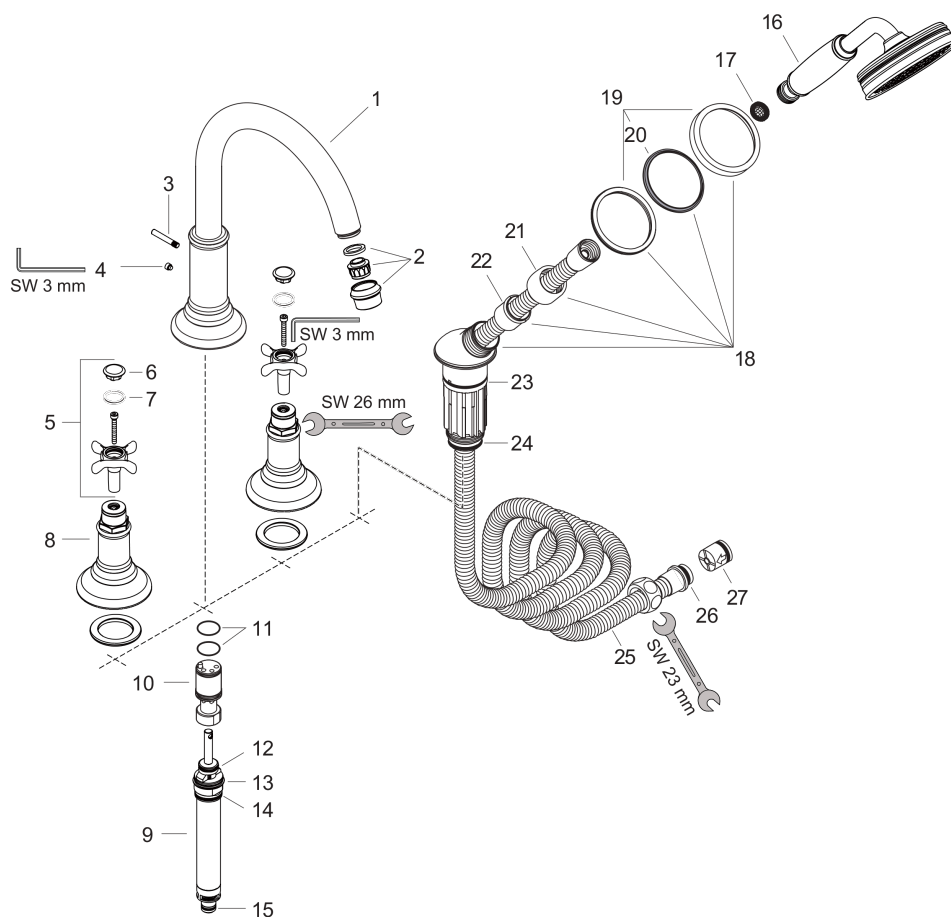

AXOR Montreux
4-hole rim mounted bath mixer with cross handles
 Finish: **Chrome** Article Number: **16546000**

product features

- consists of: 4-hole rim mounted bath mixer, hand shower, shower hose, shower holder
- 2 functions
- projection: 196 mm
- spray type mixer: normal spray
- spray type hand shower: RainAir
- maximum pull-out length of hand shower: 1.10 m
- maximum flow rate at 3 bar: 20,5 l/min
- flow rate for bath spout at 3 bar: 20,5 l/min
- flow rate of hand shower at 3 bar: 15 l/min
- ceramic valves hot/ cold 180°
- non-return valve
- connection dimension: DN15
- connection type: basic set
- min. operating pressure: 1 bar
- max. operating pressure: 10 bar

Exploded Drawing

Year of production: >04/06

AXOR Montreux
4-hole rim mounted bath mixer with cross handles
 Finish: **Chrome** Article Number: **16546000**

Spare part list

Year of production: >04/06

Pos.		Article Number	PC	PU
1	spout cpl.	98615000	21	1
2	aerator M22x1 (25 l/min)	98575000	12	1
3	diverter knob	98607000	5	1
4	hollow set screw M6x6	97660000	1	1
5	handle	16291000	13	1
6	set of screw covers, cold / hot water / neutral	97987000	11	1
7	O-ring 16x2	98133000	1	1
8	escutcheon	98605000	16	1
9	selector assy	96775000	12	1
10	guide tube	92214000	10	1
11	O-ring 20x1,5	98197000	1	1
12	O-Ring 14x2,5	98189000	1	1
13	O-Ring 23x2,5	98183000	1	1
14	O-Ring 22x2	98185000	1	1
15	O-ring 9x2,5	98217000	1	1
16	handshower	16320000	99	1
17	filter packing	94246000	1	1
18	shower holder, assy	96433000	14	1
19	escutcheon for shower holder	96237000	9	1
20	escutcheon chuck	97105000	3	1
21	nut	97584000	5	1
22	insert for shower holder	96942000	4	1
23	O-ring 38x2,5	98198000	2	1
24	O-Ring 28x2	98194000	1	1
25	shower hose 2,00 m	94148000	12	1
26	O-ring 11x2	98127000	1	1
27	set of non return valves DW 15	94074000	5	1
a	SECUFLEX hose + long hose (max. extension 1,40 m)	94109000	20	1
b	concealed item	13444180	99	1
c	silicone sprayer 10 ml	97864000	9	1
d	Grease	90920000	5	1