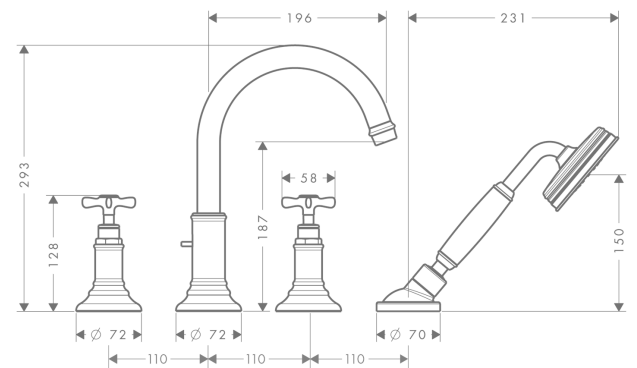

Scale drawing