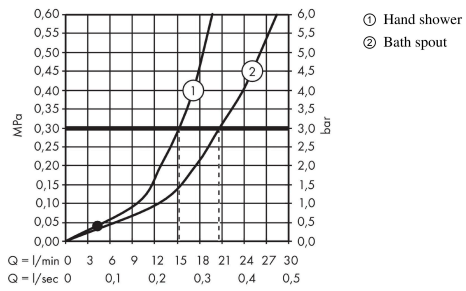

AXOR Montreux
4-hole rim mounted bath mixer with cross handles
 Finish: **Chrome** Article Number: **16546000**

product features

- consists of: 4-hole rim mounted bath mixer, hand shower, shower hose, shower holder
- 2 functions
- projection: 196 mm
- spray type mixer: normal spray
- spray type hand shower: RainAir
- maximum pull-out length of hand shower: 1.10 m
- maximum flow rate at 3 bar: 20,5 l/min
- flow rate for bath spout at 3 bar: 20,5 l/min
- flow rate of hand shower at 3 bar: 15 l/min
- ceramic valves hot/ cold 180°
- non-return valve
- connection dimension: DN15
- connection type: basic set
- min. operating pressure: 1 bar
- max. operating pressure: 10 bar

Technology

Product image

Scale drawing

AXOR Montreux
4-hole rim mounted bath mixer with cross handles
 Finish: **Chrome** Article Number: **16546000**

Flowchart

AXOR Montreux
4-hole rim mounted bath mixer with cross handles
 Finish: **Chrome** Article Number: **16546000**