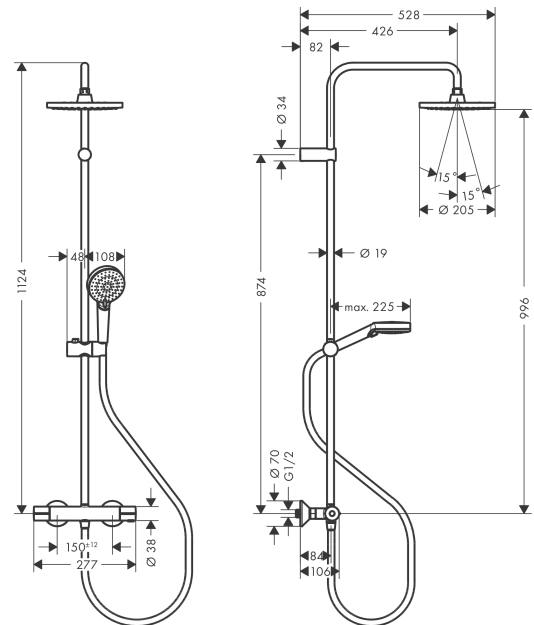

Scale drawing