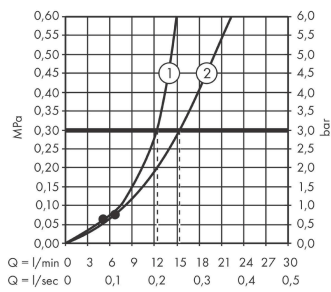

Vernis Blend

Showerpipe 200 1jet with thermostat

Surfaces: **Matt Black** Article Number: **26276670**

Product image

Scale drawing

Flowchart