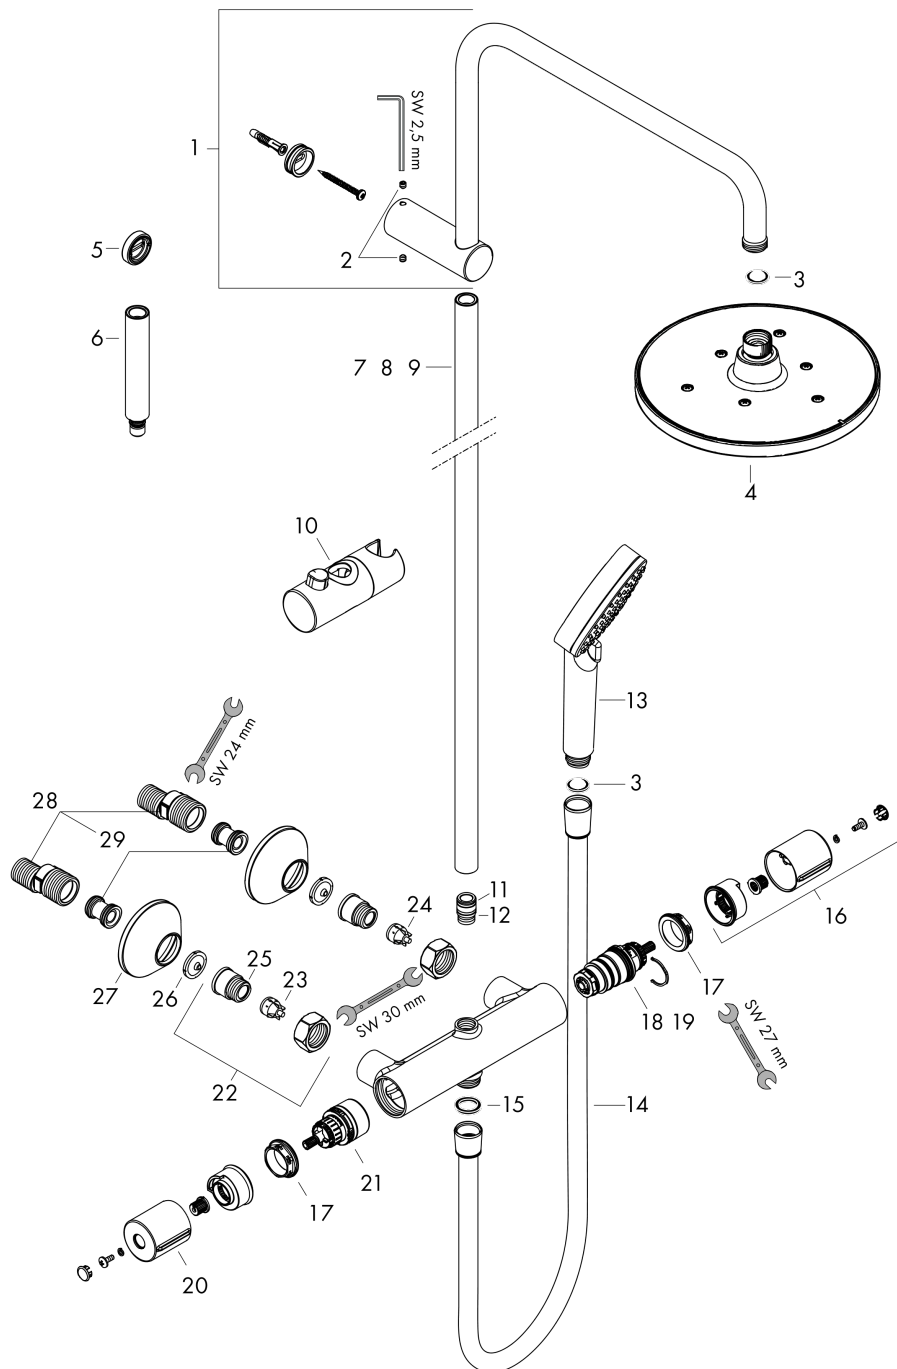

Vernis Blend

Showerpipe 200 1jet with thermostat

Surfaces: **Matt Black** Article Number: **26276670**

Exploded Drawing

Year of production: >04/21

Vernis Blend

Showerpipe 200 1jet with thermostat

Surfaces: **Matt Black** Article Number: **26276670**

Spare part list

Year of production: >04/21

Pos.	Description	Article Number	Price	PU
1	shower arm	93768670	€ 129,23	1
2	hollow set screw M5x5	98446000	€ 3,21	1
3	filter packing	94246000	€ 3,21	1
4	head shower	26271670	-	1
5	tile-matching-disk 7 mm	93813670	€ 20,94	1
6	extension 100 mm	94164670	€ 53,91	1
7	pipe 845 mm	93906670	€ 105,91	1
8	pipe 945 mm	93770670	€ 105,91	1
9	pipe 1145 mm	93907670	€ 105,91	1
10	support, assy	93729670	€ 42,36	1
11	O-ring 12x2	98214000	€ 3,21	1
12	O-ring 11x2	98127000	€ 3,21	1
13	handshower	26270670	-	1
14	shower hose Isiflex'B 1,60 m	28276670	-	1
15	seal	98058000	€ 3,21	1
16	handle for thermostat	93727670	€ 53,91	1
17	nut	98913000	€ 18,33	1
18	thermostat cartridge	98282000	€ 100,44	1
19	cartridge for exchanged connections	92373000	€ 249,90	1
20	handle	93731670	€ 42,36	1
21	shut off unit with selector	98283000	€ 70,57	1
22	connecting thread G½	93730670	€ 53,91	1
23	non return valve (pressure-resistant up to 2 MPa)	93136000	€ 28,20	1
24	non return valve	96737000	€ 28,20	1
25	O-ring 16x2	98133000	€ 3,21	1
26	filter packing	96922000	€ 8,45	1
27	escutcheon Ø 70 mm	93718670	€ 17,02	1
28	set of S-unions (±12 mm)	94140000	€ 44,63	1
29	noise reduction	96429000	€ 5,24	1