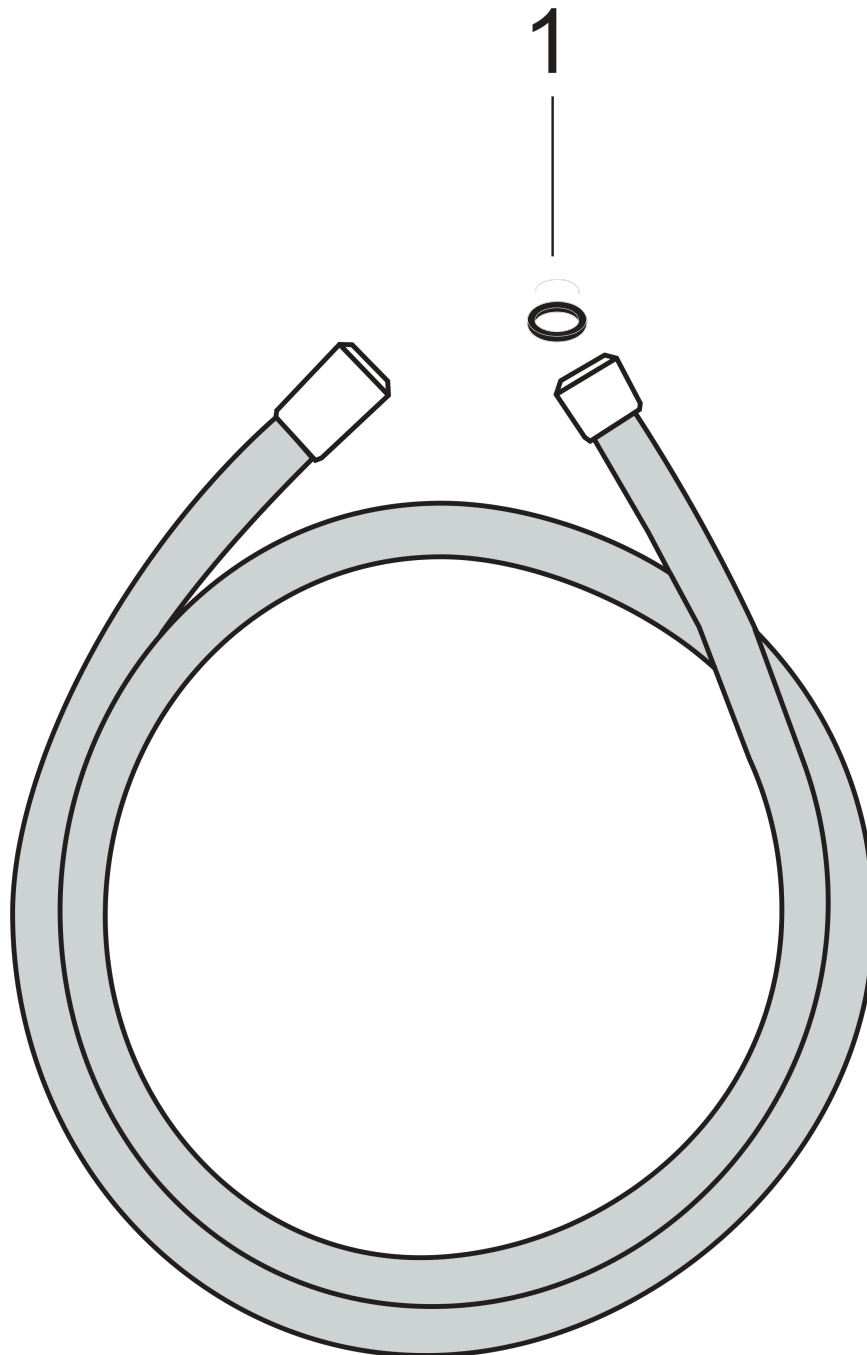

**Isiflex**

**Shower hose 160 cm**

Surface: **Brushed Black Chrome** Article Number: **28276340**

**Description**

**product features**

- high-quality shower hose
- with plastic coating, easy to clean
- shower hose length: 1.60 m
- pivot connector prevents hose from tangling
- kink-protected
- nuts shower hose: conical nut on both ends
- connection thread: G ½

**Design awards**

**Certificates**

**Product image**

**Scale drawing**

**Isiflex**  
**Shower hose 160 cm**  
 Surface: **Brushed Black Chrome** Article Number: **28276340**

Exploded Drawing

Year of production: >11/16

**Isiflex**

**Shower hose 160 cm**

Surface: **Brushed Black Chrome** Article Number: **28276340**

Spare part list

Year of production: >11/16

Pos.	Description	Article Number	Price	PU
1	seal	98058000	€ 3,21	1