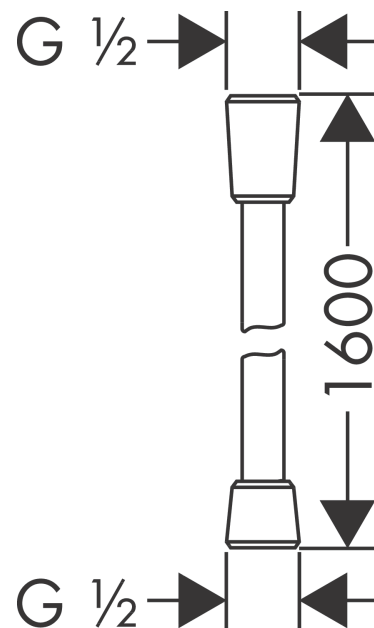

**Isiflex**

**Shower hose 160 cm**

Surface: **Brushed Black Chrome** Article Number: **28276340**

**Description**

**product features**

- high-quality shower hose
- with plastic coating, easy to clean
- shower hose length: 1.60 m
- pivot connector prevents hose from tangling
- kink-protected
- nuts shower hose: conical nut on both ends
- connection thread: G ½

**Design awards**

**Certificates**

**Product image**

**Scale drawing**

**Isiflex**  
**Shower hose 160 cm**  
 Surface: **Brushed Black Chrome** Article Number: **28276340**

Exploded Drawing

Year of production: >11/16

**Isiflex**

**Shower hose 160 cm**

Surface: **Brushed Black Chrome** Article Number: **28276340**

Spare part list

Year of production: >11/16

Pos.	Description	Article Number	Price	PU
1	seal	98058000	€ 3,21	1