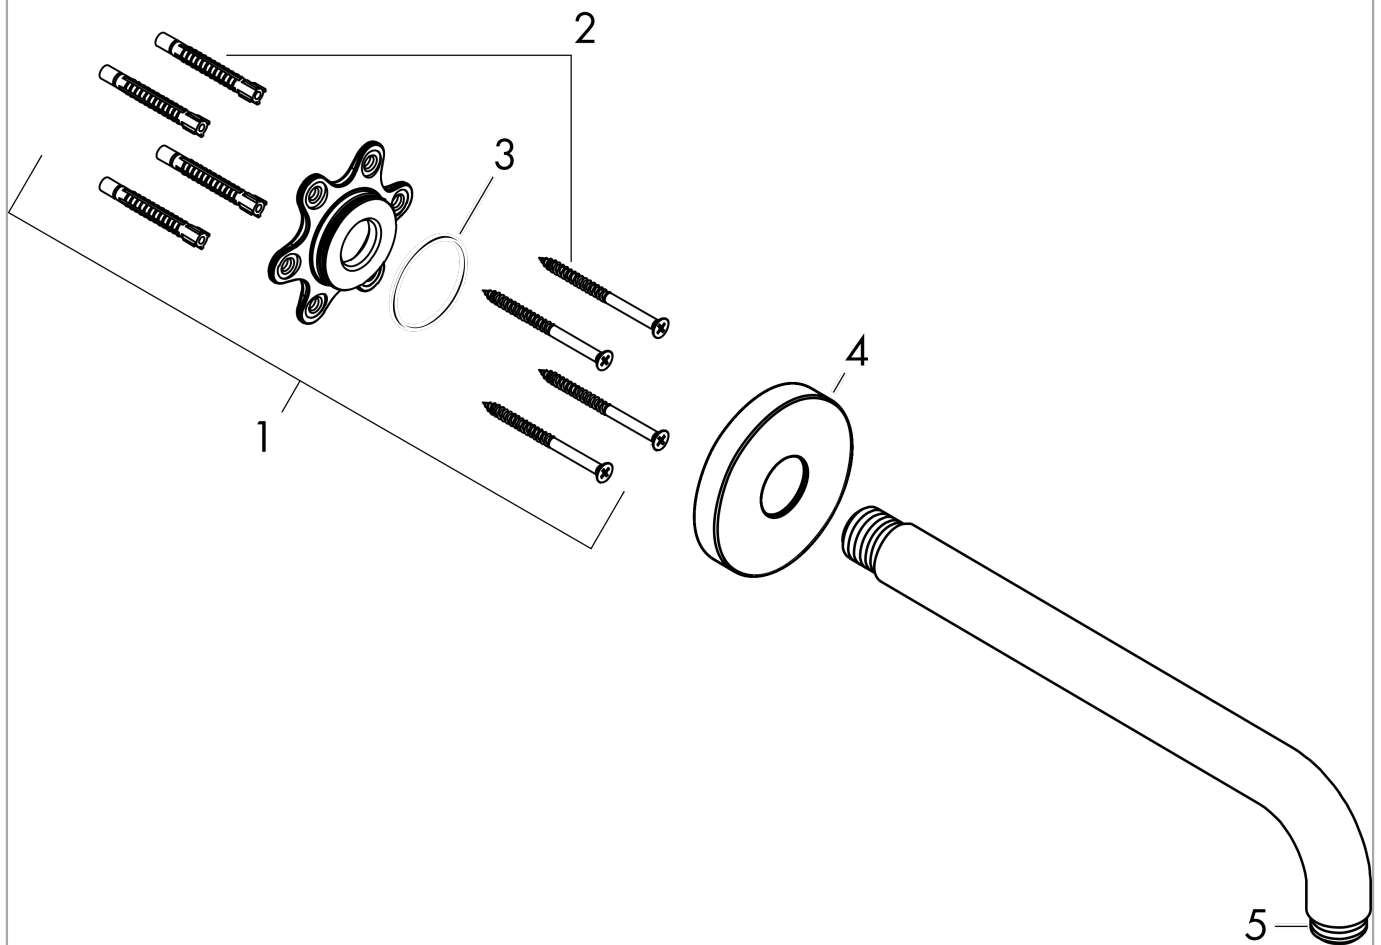

Shower arm 38.9 cm

Surface: **Brushed Bronze** Article Number: **27413140**

Description

product features

- length: 389 mm
- installation type: exposed installation
- material: brass
- version: 90° angle
- connection type: G 1/2

Design awards

Product image

Scale drawing

Shower arm 38.9 cm
Surface: **Brushed Bronze**

Article Number: 27413140

Exploded Drawing

Year of production: >12/20

Shower arm 38.9 cm
 Surface: **Brushed Bronze**

Article Number: **27413140**

Spare part list

Year of production: >12/20

| Pos. | Description | Article Number | Price | PU |
|------|--------------------|----------------|---------|----|
| 1 | mounting kit | 95208000 | € 57,12 | 1 |
| 2 | mounting set | 40916000 | € 5,24 | 1 |
| 3 | O-ring 34x2 | 98383000 | € 5,24 | 1 |
| 4 | escutcheon Ø 80 mm | 98940140 | € 33,56 | 1 |
| 5 | O-ring 16x2 | 98133000 | € 3,21 | 1 |