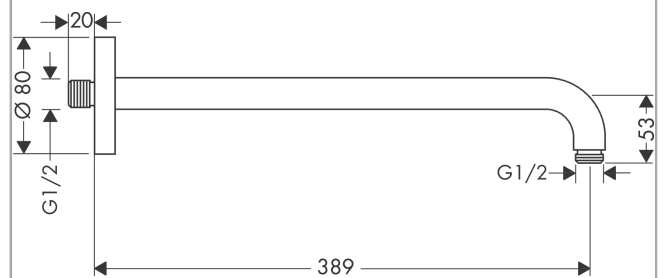

Shower arm 38.9 cm

Surface: **Brushed Bronze** Article Number: **27413140**

Description

product features

- length: 389 mm
- installation type: exposed installation
- material: brass
- version: 90° angle
- connection type: G 1/2

Design awards

Product image

Scale drawing

Shower arm 38.9 cm
Surface: **Brushed Bronze**

Article Number: 27413140

Exploded Drawing

Year of production: >12/20

Shower arm 38.9 cm
 Surface: **Brushed Bronze**

Article Number: **27413140**

Spare part list

Year of production: >12/20

| Pos. | Description | Article Number | Price | PU |
|------|--------------------|----------------|---------|----|
| 1 | mounting kit | 95208000 | € 57,12 | 1 |
| 2 | mounting set | 40916000 | € 5,24 | 1 |
| 3 | O-ring 34x2 | 98383000 | € 5,24 | 1 |
| 4 | escutcheon Ø 80 mm | 98940140 | € 33,56 | 1 |
| 5 | O-ring 16x2 | 98133000 | € 3,21 | 1 |