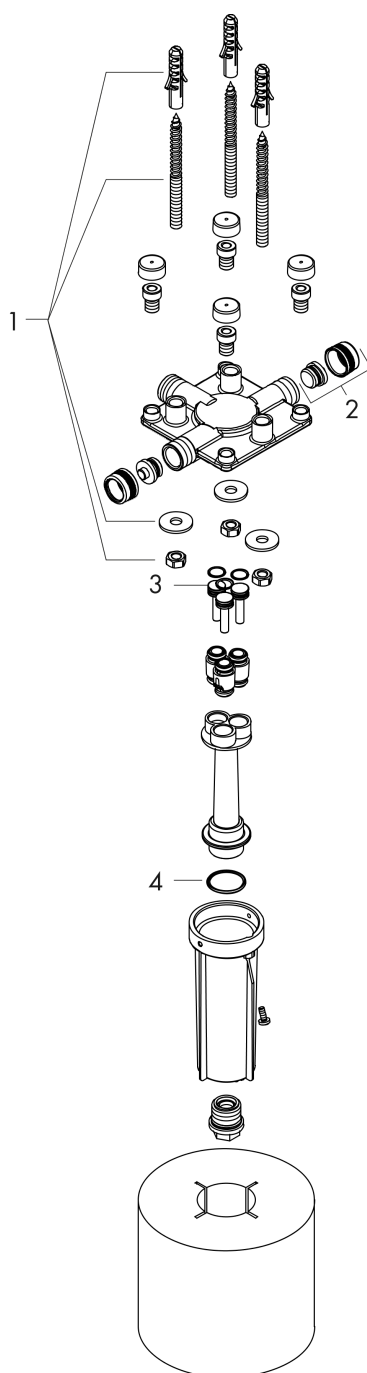

AXOR ShowerSolutions

Basic set for overhead shower with ceiling connector

Surfaces: Article Number: **26434180**

product features

- ceiling installation
- includes polystyrene sheathing as a placeholder during installation
- minimum mounting depth: 50 mm
- maximum mounting depth: 125 mm
- connection dimension: Rp 1/2

Product image

Scale drawing

AXOR ShowerSolutions
Basic set for overhead shower with ceiling connector
Surfaces: Article Number: **26434180**

Exploded Drawing

Year of production: >02/18

AXOR ShowerSolutions
Basic set for overhead shower with ceiling connector
 Surfaces: Article Number: **26434180**

Spare part list

Year of production: >02/18

Pos.		Article Number	Price	PU
1	mounting kit	97722000	€ 57,12	1
2	plug	97568000	€ 8,45	1
3	O-ring 9x2	98119000	€ 3,21	1
4	O-ring 24x2	98388000	€ 3,21	1