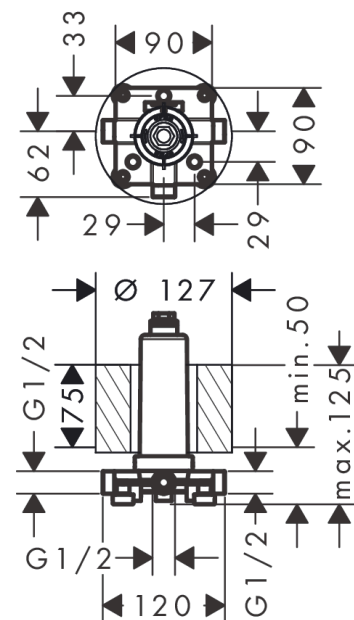

AXOR ShowerSolutions

Basic set for overhead shower with ceiling connector

Surfaces: Article Number: **26434180**

product features

- ceiling installation
- includes polystyrene sheathing as a placeholder during installation
- minimum mounting depth: 50 mm
- maximum mounting depth: 125 mm
- connection dimension: Rp 1/2

Product image

Scale drawing

AXOR ShowerSolutions
Basic set for overhead shower with ceiling connector
Surfaces: Article Number: **26434180**

Exploded Drawing

Year of production: >02/18

AXOR ShowerSolutions
Basic set for overhead shower with ceiling connector
 Surfaces: Article Number: **26434180**

Spare part list

Year of production: >02/18

Pos.		Article Number	Price	PU
1	mounting kit	97722000	€ 57,12	1
2	plug	97568000	€ 8,45	1
3	O-ring 9x2	98119000	€ 3,21	1
4	O-ring 24x2	98388000	€ 3,21	1