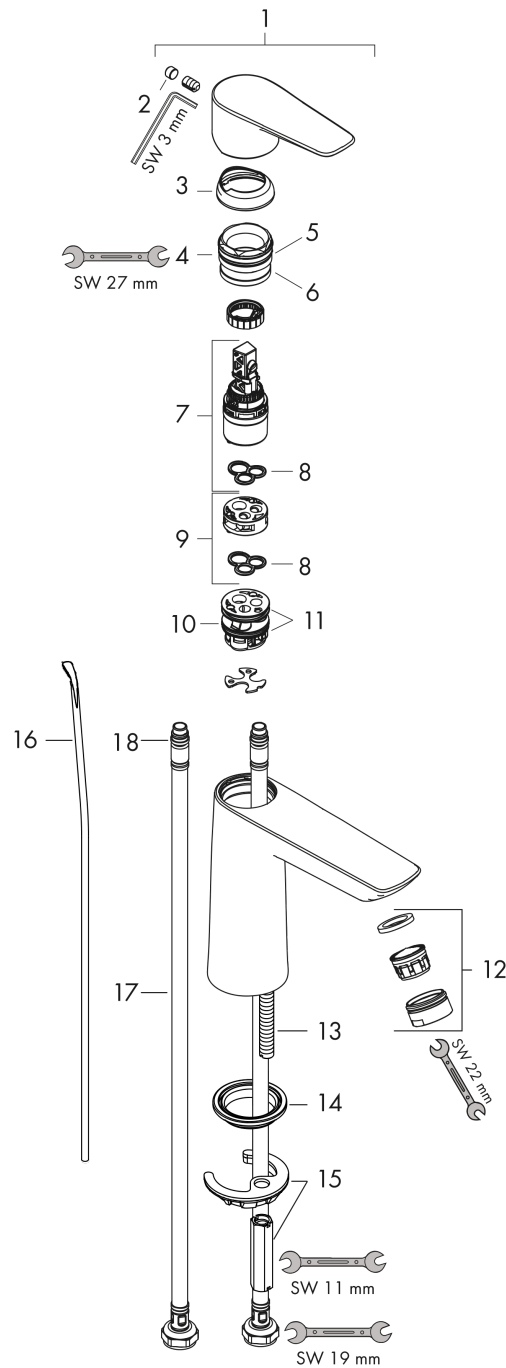

##### product features

- consists of: single lever basin mixer, waste set
- ComfortZone 110
- projection: 112 mm
- spout height: 104 mm
- spray type: Normal spray
- maximum flow rate at 3 bar: 5 l/min
- ceramic cartridge
- temperature limitation adjustable
- suitable for continuous flow water heaters
- pop-up waste set G 1¼
- material waste set: metal
- connection type: G # connections
- connection dimension: DN15

#### Scale drawing

**Talis E**  
**Single lever basin mixer 110 with pop-up waste set**  
 Surface: **Matt Black** Article Number: **71710670**

Flowchart

**Talis E**  
**Single lever basin mixer 110 with pop-up waste set**  
 Surface: **Matt Black** Article Number: **71710670**

Exploded Drawing

Year of production: >08/19

**Talis E**  
**Single lever basin mixer 110 with pop-up waste set**  
 Surface: **Matt Black** Article Number: **71710670**

## Spare part list

Year of production: >08/19

Pos.	Description	Article Number	Price	PU
1	handle	92687670	€ 67,00	1
2	screw cover	95704000	€ 3,21	1
3	flange	92625670	€ 42,36	1
4	nut	92689000	€ 22,37	1
5	O-ring 25x1,5	98146000	€ 3,21	1
6	O-ring 27x1,5	92527000	€ 11,31	1
7	cartridge, assy	97685000	€ 57,12	1
8	seal	98865000	€ 28,20	1
9	adapter for cartridge	92628000	€ 18,33	1
10	adapter for cartridge	98866000	€ 28,20	1
11	O-ring 23x2	98398000	€ 3,21	1
12	aerator M24x1 (5 l/min)	13185670	€ 27,49	1
13	screw M8 x 68	97736000	€ 5,24	1
14	seal	97608000	€ 5,24	1
15	fixing set	96016000	€ 28,20	1
16	pull rod	96657670	€ 17,02	1
17	connection hose 450 mm M8x0,75 G3/8	97206000	€ 28,20	1
18	O-ring 7x1,5	98422000	€ 3,21	1
a	pop up waste	94139670	€ 150,65	1