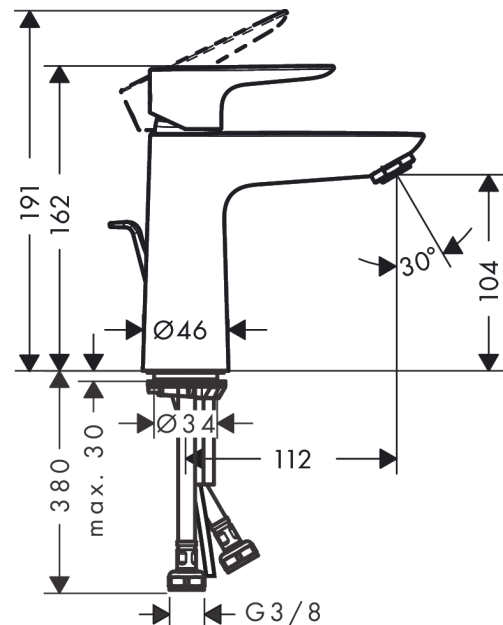

Scale drawing