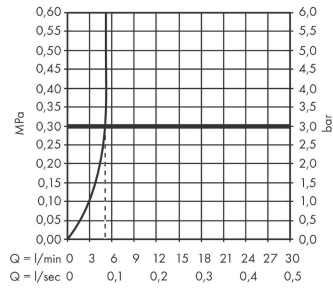

Talis E
Single lever basin mixer 110 with pop-up waste set
Surface: **Matt Black** Article Number: **71710670**

Flowchart