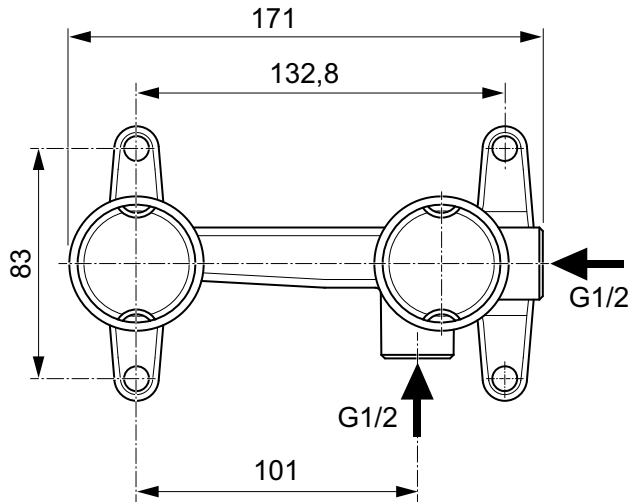

Ideal Standard

BUILT-IN KIT

Multisuite

Article-No.: A1313NU

Built-in basin mixer, kit 1

Built-in basin mixer, kit 1 (internal part)

Colour: NU - Unfinished

More product details:

Type:	Kit 1
Mounting:	Built-in
Style:	Contemporary
Operation Pressure (bar):	3
Net Weight (kg):	0,95
Material:	Mixed material
Installation:	Built-in