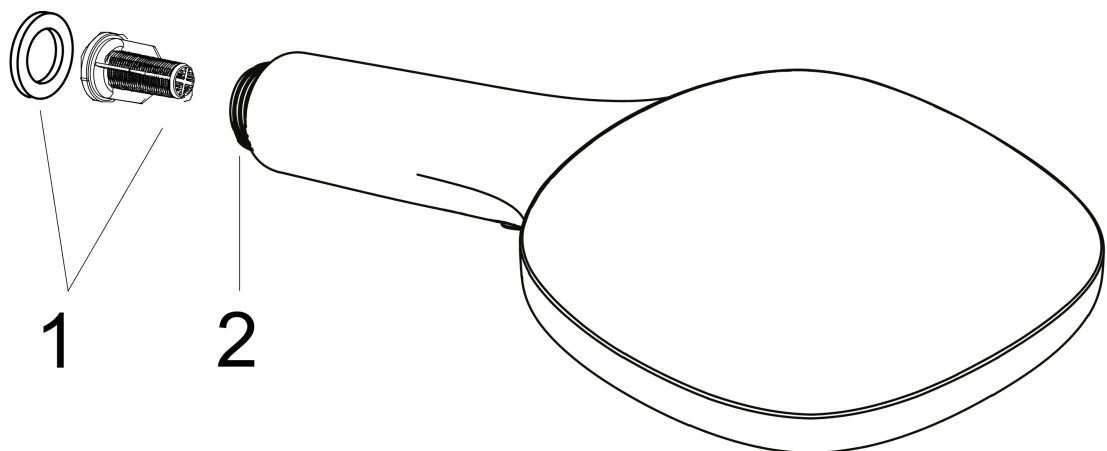

Raindance Select E Hand shower 120 3jet

Surface: **Matt Black** Article Number: **26520670**

Description

product features

- shower head size: 120 mm
- spray type: RainAir, Rain, Whirl
- convenient diversion via Select button
- spray disc surface: easy cleanable plastic spray disc
- maximum flow rate at 3 bar: 14,4 l/min
- minimum flow pressure: 1 bar
- with internal water conduction
- rinseable screen seal
- connection thread G 1/2
- connection dimension: DN15
- suitable for continuous flow water heaters

Technology

Design awards

Product image

Scale drawing

Flowchart

The consumption was measured in combination with the appropriate fittings (thermostat/mixer/in-wall valve) to reflect actual application in practice.

Raindance Select E
Hand shower 120 3jet

Surface: **Matt Black** Article Number: **26520670**

Exploded Drawing

Year of production: >08/19

Raindance Select E
Hand shower 120 3jet

Surface: **Matt Black** Article Number: **26520670**