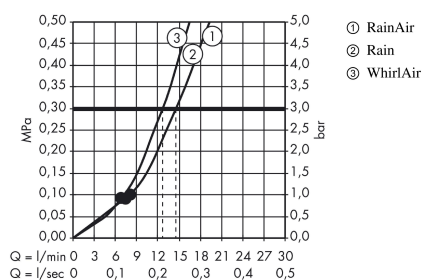

Raindance Select E Hand shower 120 3jet

Surface: **Matt Black** Article Number: **26520670**

Description

product features

- shower head size: 120 mm
- spray type: RainAir, Rain, Whirl
- convenient diversion via Select button
- spray disc surface: easy cleanable plastic spray disc
- maximum flow rate at 3 bar: 14,4 l/min
- minimum flow pressure: 1 bar
- with internal water conduction
- rinseable screen seal
- connection thread G 1/2
- connection dimension: DN15
- suitable for continuous flow water heaters

Technology

Design awards

Product image

Scale drawing

Flowchart

The consumption was measured in combination with the appropriate fittings (thermostat/mixer/in-wall valve) to reflect actual application in practice.