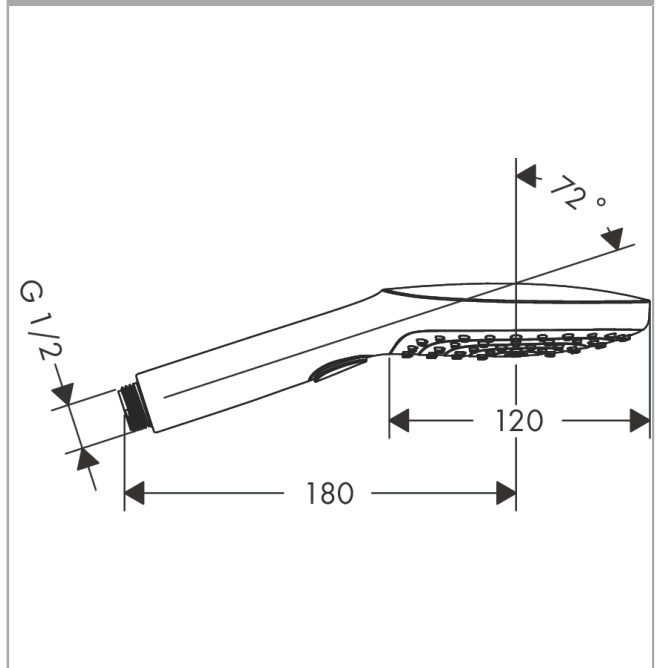

Raindance Select E Hand shower 120 3jet

Surface: **Matt Black** Article Number: **26520670**

Description

product features

- shower head size: 120 mm
- spray type: RainAir, Rain, Whirl
- convenient diversion via Select button
- spray disc surface: easy cleanable plastic spray disc
- maximum flow rate at 3 bar: 14,4 l/min
- minimum flow pressure: 1 bar
- with internal water conduction
- rinseable screen seal
- connection thread G 1/2
- connection dimension: DN15
- suitable for continuous flow water heaters

Technology

Design awards

Product image

Scale drawing

Flowchart

The consumption was measured in combination with the appropriate fittings (thermostat/mixer/in-wall valve) to reflect actual application in practice.