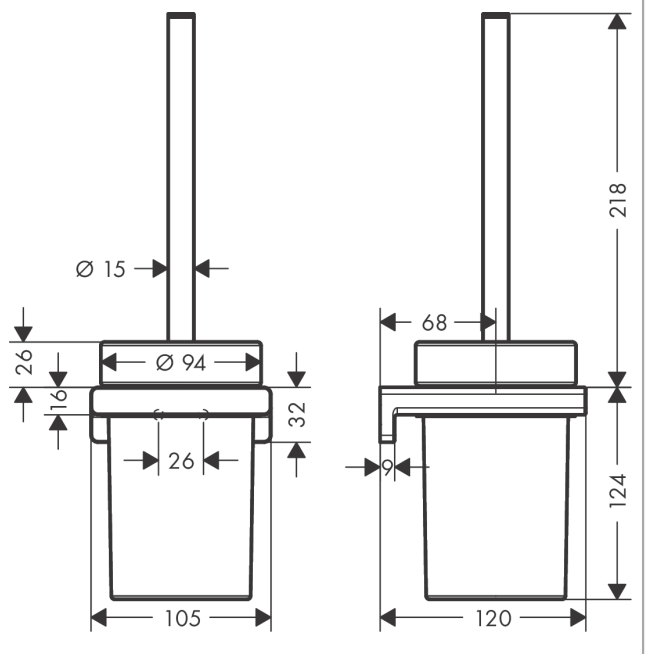

AddStoris

Toilet brush holder wall-mounted

Surface: **Brushed Black Chrome** Article Number: **41752340**

Description

product features

- wall-mounted
- material: metal
- material recess: matt glass
- with removable insert
- with mounting material
- concealed fastening
- drilling distance 26 mm
- diameter drill hole: 6 mm

Design awards

reddot winner 2021

Product image

Scale drawing

AddStoris

Toilet brush holder wall-mounted

Surface: **Brushed Black Chrome** Article Number: **41752340**

Exploded Drawing

Year of production: >04/21

AddStoris

Toilet brush holder wall-mounted

Surface: **Brushed Black Chrome** Article Number: **41752340**

Spare part list

Year of production: >04/21

Pos.	Description	Article Number	Price	PU
1	support element	94165000	€ 8,45	1
2	mounting set	40915000	€ 11,31	1
3	plastic ring	94204000	€ 18,33	1
4	glass cup on its own	94201000	€ 44,63	1
5	stick with brush	94171340	€ 85,68	1
6	WC-brush black Ø 75 mm	93822000	€ 11,31	1