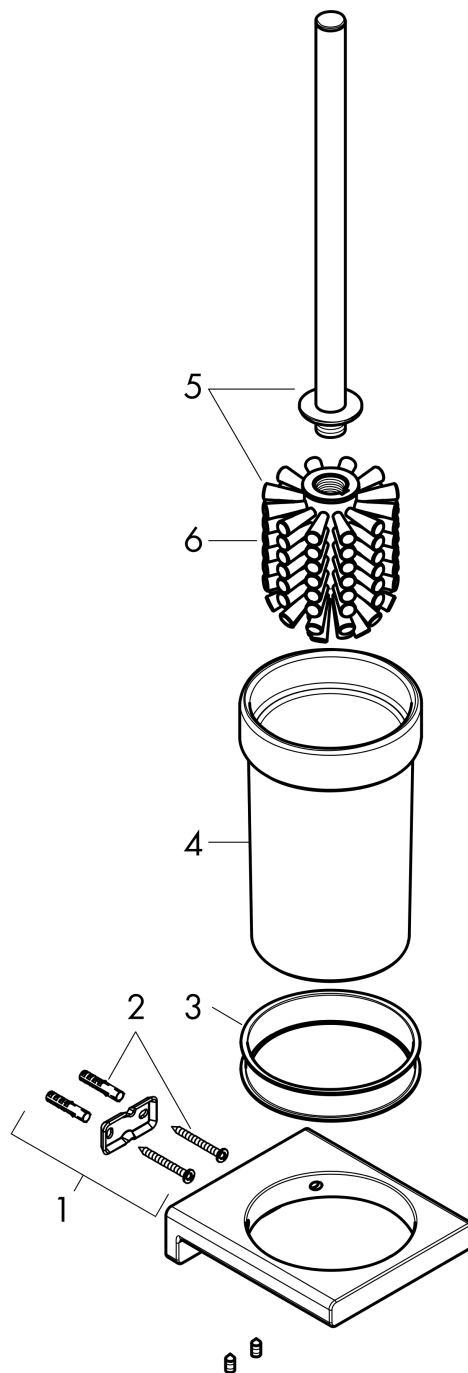

AddStoris

Toilet brush holder wall-mounted

Surface: **Brushed Black Chrome** Article Number: **41752340**

Description

product features

- wall-mounted
- material: metal
- material recess: matt glass
- with removable insert
- with mounting material
- concealed fastening
- drilling distance 26 mm
- diameter drill hole: 6 mm

Design awards

reddot winner 2021

Product image

Scale drawing

AddStoris

Toilet brush holder wall-mounted

Surface: **Brushed Black Chrome** Article Number: **41752340**

Exploded Drawing

Year of production: >04/21

AddStoris

Toilet brush holder wall-mounted

Surface: **Brushed Black Chrome** Article Number: **41752340**

Spare part list

Year of production: >04/21

Pos.	Description	Article Number	Price	PU
1	support element	94165000	€ 8,45	1
2	mounting set	40915000	€ 11,31	1
3	plastic ring	94204000	€ 18,33	1
4	glass cup on its own	94201000	€ 44,63	1
5	stick with brush	94171340	€ 85,68	1
6	WC-brush black Ø 75 mm	93822000	€ 11,31	1