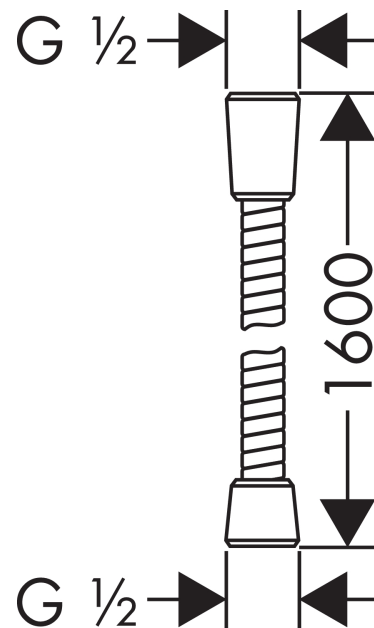

### Metal shower hose 160 cm

Surface: **Chrome** Article Number: **28136000**

##### product features

- metal shower hose
- with plastic coating, easy to clean
- shower hose length: 1.60 m
- pivot connector prevents hose from tangling
- kink-protected
- nuts shower hose: conical nut on both ends
- connection thread: G ½

#### Scale drawing

**Sensoflex**

**Metal shower hose 160 cm**

Surface: **Chrome** Article Number: **28136000**

**Exploded Drawing**

Year of production: >09/07

**Sensoflex**

**Metal shower hose 160 cm**

Surface: **Chrome** Article Number: **28136000**

**Spare part list**

Year of production: >09/07

<b>Pos.</b>	<b>Description</b>	<b>Article Number</b>	<b>Price</b>	<b>PU</b>
1	seal	98058000	€ 3,21	1