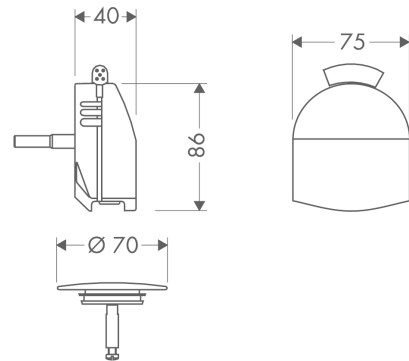

Exafill

Finish set bath filler, waste and overflow set

Surfaces: **Chrome** Article Number: **58127000**

Description

product features

- consists of: cover, security plug
- TÜV certified
- suitable for standard and special bath tubs
- triple aerator
- jet former can be adjusted by 20°
- maximum flow rate at 3 bar: 23 l/min

Certificates

Product image

Scale drawing

Flowchart

Exafill
Finish set bath filler, waste and overflow set
 Surfaces: **Chrome** Article Number: **58127000**

Exploded Drawing

Year of production: >01/93

Exafill**Finish set bath filler, waste and overflow set**Surfaces: **Chrome** Article Number: **58127000****Spare part list**

Year of production: >01/93

Pos.	Description	Article Number	Price	PU
1	cover	95093000	€ 35,94	1
2	support	96094000	€ 35,94	1
3	O-ring 5x2	98215000	€ 3,21	1
4	locking screw	95090000	€ 8,45	1
5	O-ring 26x2	98147000	€ 3,21	1
6	cover	96146000	€ 28,20	1
7	spout body	95092000	€ 70,57	1
8	aerator cpl.	96326000	€ 44,63	1
9	O-Ring 36,17x2,62	98192000	€ 3,21	1
10	plug	96153000	€ 28,20	1
11	O-ring 36x3,5	98066000	€ 3,21	1
12	hexagon socket screw M5x25	97658000	€ 8,45	1