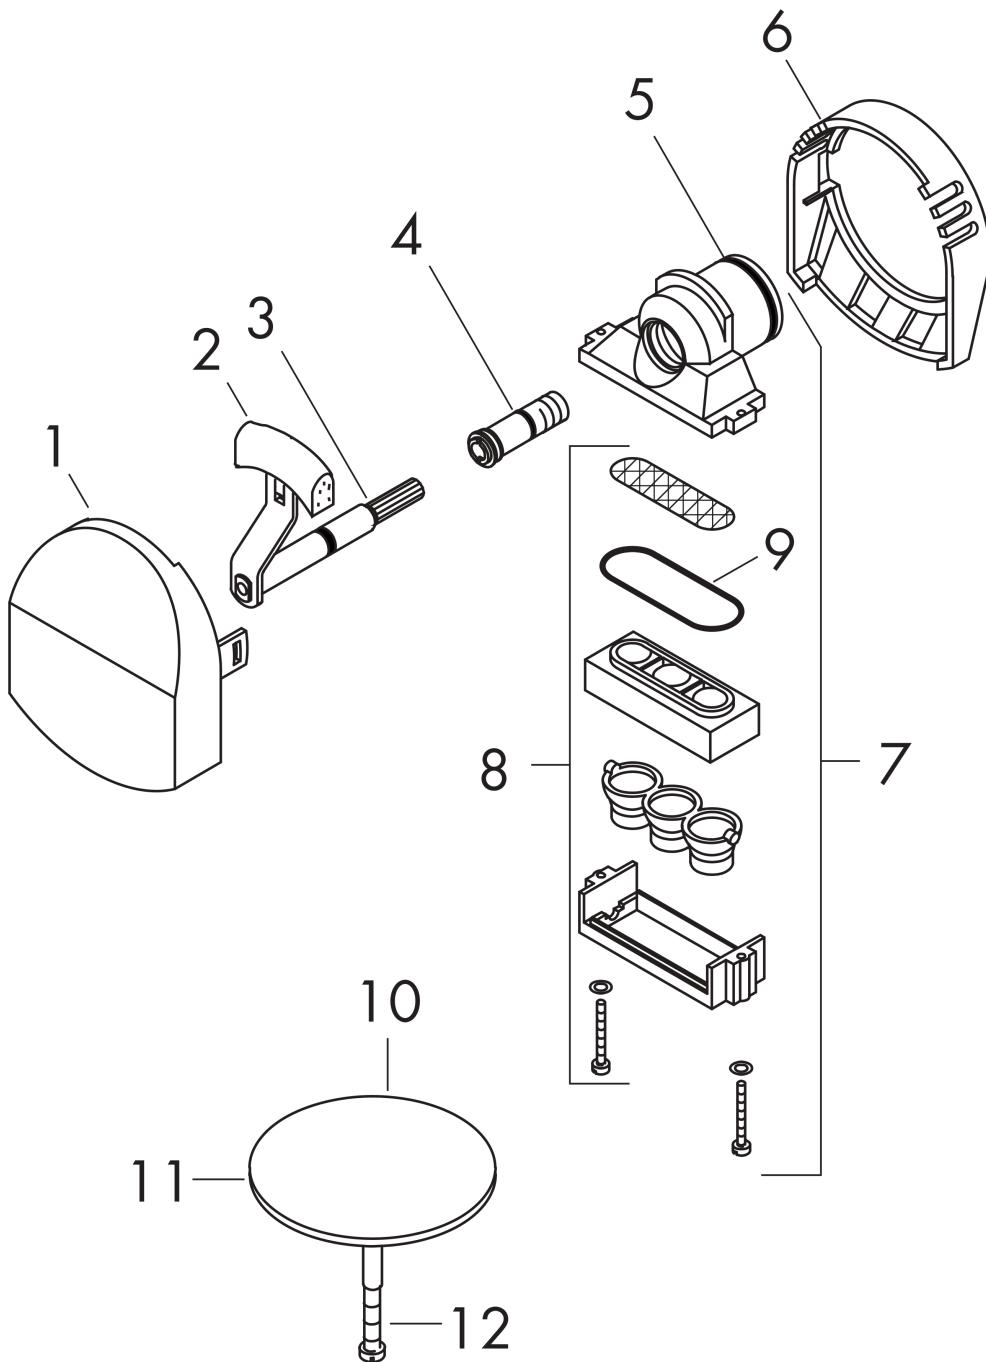

Exafill

Finish set bath filler, waste and overflow set

Surfaces: **Chrome** Article Number: **58127000**

Description

product features

- consists of: cover, security plug
- TÜV certified
- suitable for standard and special bath tubs
- triple aerator
- jet former can be adjusted by 20°
- maximum flow rate at 3 bar: 23 l/min

Certificates

Product image

Scale drawing

Flowchart

Exafill
Finish set bath filler, waste and overflow set
 Surfaces: **Chrome** Article Number: **58127000**

Exploded Drawing

Year of production: >01/93

Exafill**Finish set bath filler, waste and overflow set**Surfaces: **Chrome** Article Number: **58127000****Spare part list**

Year of production: >01/93

Pos.	Description	Article Number	Price	PU
1	cover	95093000	€ 35,94	1
2	support	96094000	€ 35,94	1
3	O-ring 5x2	98215000	€ 3,21	1
4	locking screw	95090000	€ 8,45	1
5	O-ring 26x2	98147000	€ 3,21	1
6	cover	96146000	€ 28,20	1
7	spout body	95092000	€ 70,57	1
8	aerator cpl.	96326000	€ 44,63	1
9	O-Ring 36,17x2,62	98192000	€ 3,21	1
10	plug	96153000	€ 28,20	1
11	O-ring 36x3,5	98066000	€ 3,21	1
12	hexagon socket screw M5x25	97658000	€ 8,45	1