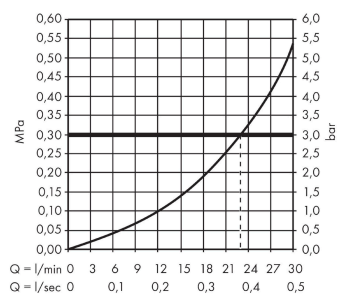

Exafill

Finish set bath filler, waste and overflow set

Surfaces: **Chrome** Article Number: **58127000**

Description

product features

- consists of: cover, security plug
- TÜV certified
- suitable for standard and special bath tubs
- triple aerator
- jet former can be adjusted by 20°
- maximum flow rate at 3 bar: 23 l/min

Certificates

Product image

Scale drawing

Flowchart

Exafill
Finish set bath filler, waste and overflow set
 Surfaces: **Chrome** Article Number: **58127000**

Exploded Drawing

Year of production: >01/93

Exafill**Finish set bath filler, waste and overflow set**Surfaces: **Chrome** Article Number: **58127000****Spare part list**

Year of production: >01/93

Pos.	Description	Article Number	Price	PU
1	cover	95093000	€ 35,94	1
2	support	96094000	€ 35,94	1
3	O-ring 5x2	98215000	€ 3,21	1
4	locking screw	95090000	€ 8,45	1
5	O-ring 26x2	98147000	€ 3,21	1
6	cover	96146000	€ 28,20	1
7	spout body	95092000	€ 70,57	1
8	aerator cpl.	96326000	€ 44,63	1
9	O-Ring 36,17x2,62	98192000	€ 3,21	1
10	plug	96153000	€ 28,20	1
11	O-ring 36x3,5	98066000	€ 3,21	1
12	hexagon socket screw M5x25	97658000	€ 8,45	1