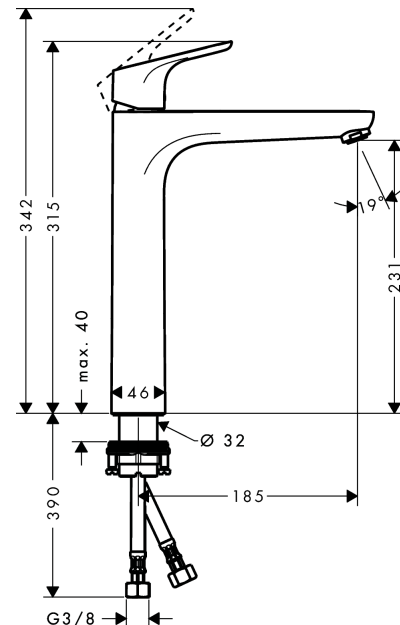

Focus

Single lever basin mixer 230 without waste set

Surfaces: **Chrome** Article Number: **31532000**

Description

product features

- ComfortZone 230
- projection: 185 mm
- spout height: 231 mm
- spray type: Normal spray
- maximum flow rate at 3 bar: 5 l/min
- ceramic cartridge
- temperature limitation adjustable
- suitable for continuous flow water heaters
- connection type: G 3/8 connections
- connection dimension: DN15

Technology

Product image

Scale drawing

Flowchart