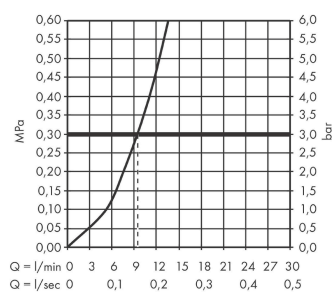

Technology

Design awards

reddot winner 2020

Certificates

Product image

Scale drawing

Flowchart

Talis M54