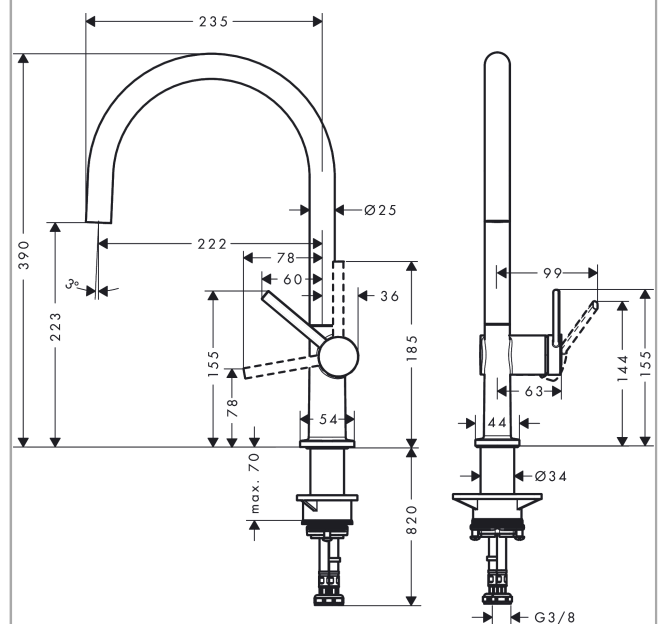

Talis M54

Single lever kitchen mixer 220, 1jet

Surfaces: **Chrome** Article Number: **72804000**

Description

product features

- ComfortZone 220
- swivel range adjustable in 4 steps 60°, 110°, 150° or 360°
- laminar spray
- connection dimension: DN15
- maximum flow rate at 3 bar: 9 l/min
- ceramic cartridge
- connection type: G 3/8 connections
- temperature limitation adjustable
- suitable for continuous flow water heaters
- tap hole with Ø 35 mm required

Technology

Design awards

reddot winner 2020

Certificates

Product image

Scale drawing

Flowchart

Talis M54

Single lever kitchen mixer 220, 1jet

Surfaces: **Chrome** Article Number: **72804000**

Exploded Drawing

Year of production: >04/21

Talis M54**Single lever kitchen mixer 220, 1jet**Surfaces: **Chrome** Article Number: **72804000****Spare part list**

Year of production: >04/21

Pos.	Description	Article Number	Price	PU
1	spout cpl.	93757000	€ 162,08	1
2	screw	94319000	€ 18,33	1
3	spray former	93748000	€ 22,37	1
4	service tool	93750000	€ 8,45	1
5	O-Ring 14x2,5	98189000	€ 3,21	1
6	axialring	97558000	€ 3,21	1
7	handle	93736000	€ 35,94	1
8	hollow set screw M5x5	98446000	€ 3,21	1
9	screw cover	93735610	€ 8,45	1
10	flange	93737000	€ 35,94	1
11	nut	93738000	€ 44,63	1
12	cartridge, assy	93760000	€ 86,16	1
13	O-ring 36x3	98052000	€ 3,21	1
14	support	97523000	€ 5,24	1
15	fixing set (Ø 34)	95049000	€ 13,92	1
16	lever collar	97548000	€ 3,21	1
17	connection hose 900 mm M8x0,75 G3/8	93746000	€ 35,94	1
18	O-ring 6,6x1,6	93019000	€ 3,21	1