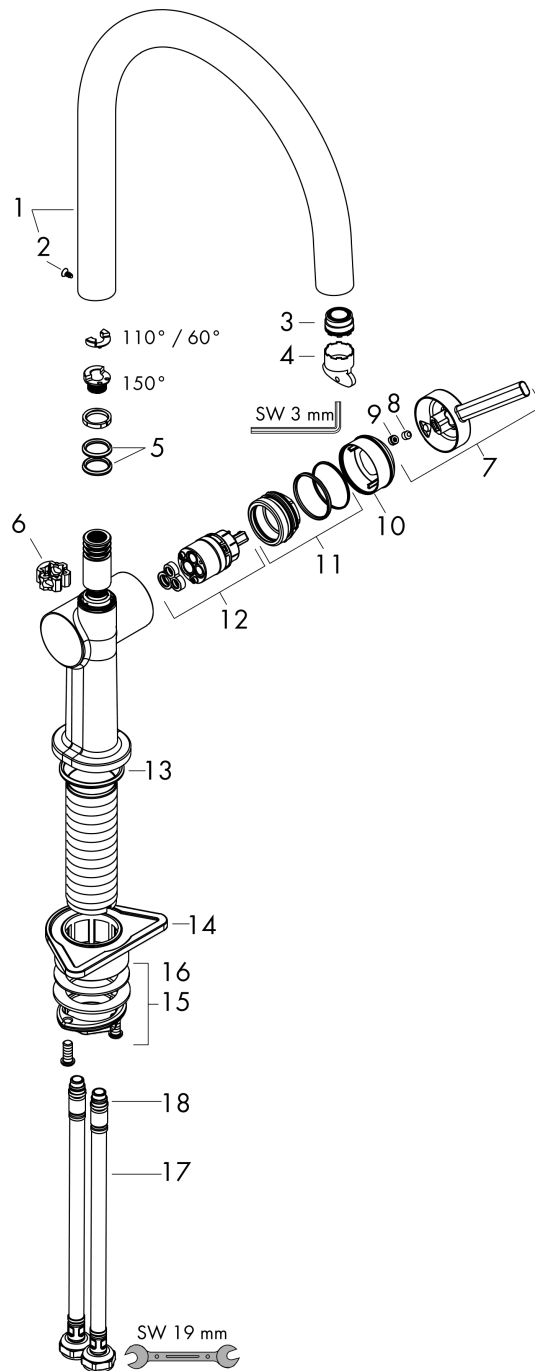

Talis M54

Single lever kitchen mixer 220, 1jet

Surfaces: **Chrome** Article Number: **72804000**

Description

product features

- ComfortZone 220
- swivel range adjustable in 4 steps 60°, 110°, 150° or 360°
- laminar spray
- connection dimension: DN15
- maximum flow rate at 3 bar: 9 l/min
- ceramic cartridge
- connection type: G 3/8 connections
- temperature limitation adjustable
- suitable for continuous flow water heaters
- tap hole with Ø 35 mm required

Technology

Design awards

reddot winner 2020

Certificates

Product image

Scale drawing

Flowchart

Talis M54

Single lever kitchen mixer 220, 1jet

Surfaces: **Chrome** Article Number: **72804000**

Exploded Drawing

Year of production: >04/21

Talis M54**Single lever kitchen mixer 220, 1jet**Surfaces: **Chrome** Article Number: **72804000****Spare part list**

Year of production: >04/21

Pos.	Description	Article Number	Price	PU
1	spout cpl.	93757000	€ 162,08	1
2	screw	94319000	€ 18,33	1
3	spray former	93748000	€ 22,37	1
4	service tool	93750000	€ 8,45	1
5	O-Ring 14x2,5	98189000	€ 3,21	1
6	axialring	97558000	€ 3,21	1
7	handle	93736000	€ 35,94	1
8	hollow set screw M5x5	98446000	€ 3,21	1
9	screw cover	93735610	€ 8,45	1
10	flange	93737000	€ 35,94	1
11	nut	93738000	€ 44,63	1
12	cartridge, assy	93760000	€ 86,16	1
13	O-ring 36x3	98052000	€ 3,21	1
14	support	97523000	€ 5,24	1
15	fixing set (Ø 34)	95049000	€ 13,92	1
16	lever collar	97548000	€ 3,21	1
17	connection hose 900 mm M8x0,75 G3/8	93746000	€ 35,94	1
18	O-ring 6,6x1,6	93019000	€ 3,21	1