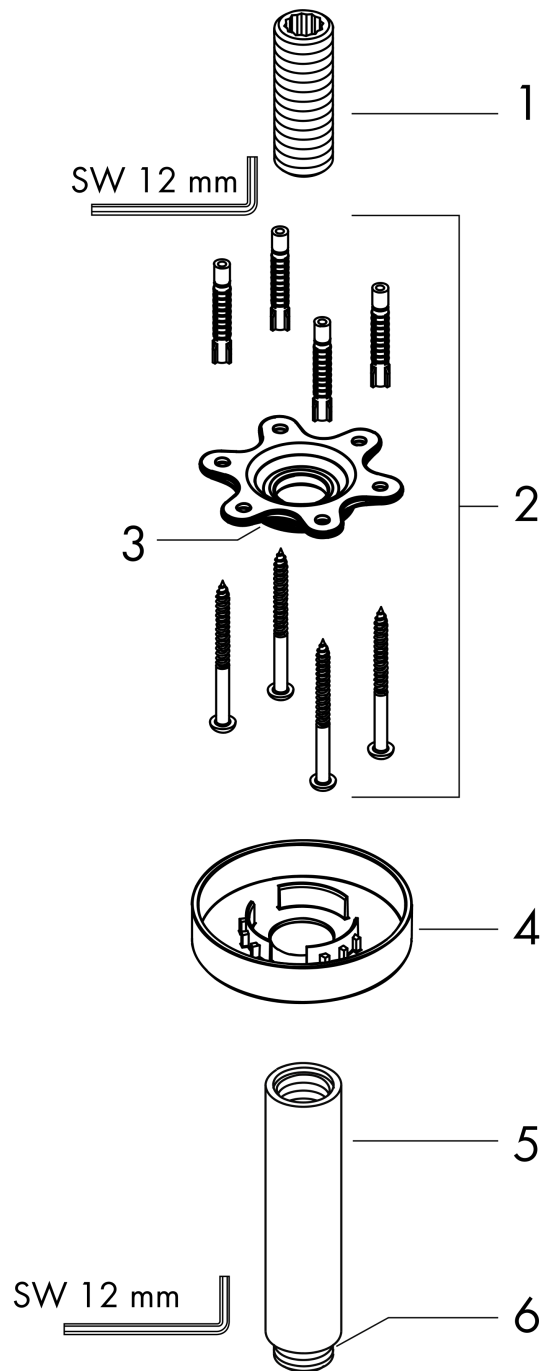

Ceiling connector S 10 cm

Surfaces: **Matt Black** Article Number: **27393670**

T

Description

product features

- length: 100 mm
- shaft \varnothing : 27 mm
- purpose of use: also usable as an extension
- installation type: exposed installation
- material: brass
- connection type: G $\frac{1}{2}$

Design awards

Product image

Scale drawing

Ceiling connector S 10 cm

Surfaces: **Matt Black** Article Number: **27393670**

T

Exploded Drawing

Year of production: >12/20

Ceiling connector S 10 cm

Surfaces: **Matt Black** Article Number: **27393670**

T

Spare part list

Year of production: >12/20

Pos.	Description	Article Number	Price	PU
1	connecting thread	95188000	€ 28,20	1
2	mounting kit	95208000	€ 57,12	1
3	O-ring 34x2	98383000	€ 5,24	1
4	escutcheon Ø 80 mm	92122670	€ 42,36	1
5	shower arm	27479XXX	> € 112,46	-
6	O-ring 16x2	98133000	€ 3,21	1