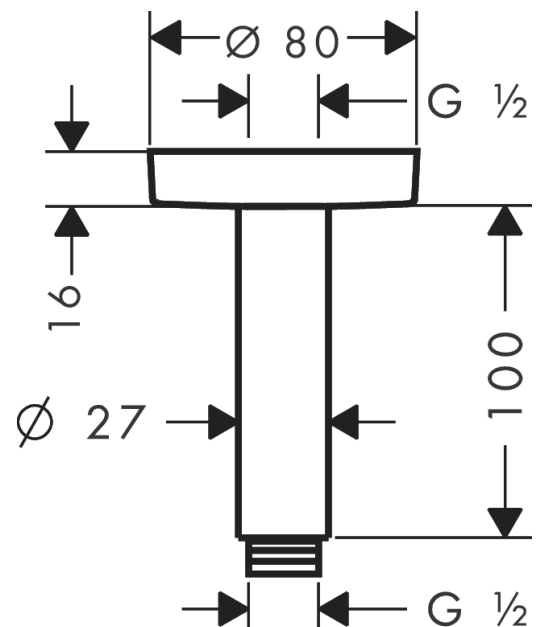

Ceiling connector S 10 cm

Surfaces: **Matt Black** Article Number: **27393670**

T

Description

product features

- length: 100 mm
- shaft \varnothing : 27 mm
- purpose of use: also usable as an extension
- installation type: exposed installation
- material: brass
- connection type: G $\frac{1}{2}$

Design awards

Product image

Scale drawing

Ceiling connector S 10 cm

Surfaces: **Matt Black** Article Number: **27393670**

T

Exploded Drawing

Year of production: >12/20

Ceiling connector S 10 cm

Surfaces: **Matt Black** Article Number: **27393670**

T

Spare part list

Year of production: >12/20

Pos.	Description	Article Number	Price	PU
1	connecting thread	95188000	€ 28,20	1
2	mounting kit	95208000	€ 57,12	1
3	O-ring 34x2	98383000	€ 5,24	1
4	escutcheon Ø 80 mm	92122670	€ 42,36	1
5	shower arm	27479XXX	> € 112,46	-
6	O-ring 16x2	98133000	€ 3,21	1