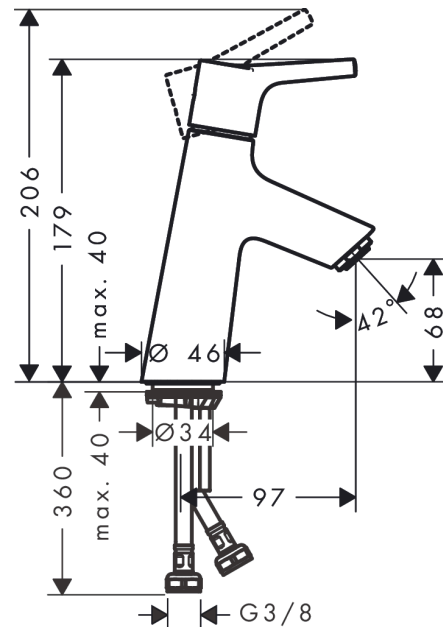

### Single lever basin mixer 80 with push-open waste set

Surfaces: **Chrome** Article Number: **72011000**

##### product features

- consists of: single lever basin mixer, waste set
- ComfortZone 80
- projection: 97 mm
- spout height: 68 mm
- spray type: Normal spray
- maximum flow rate at 3 bar: 5 l/min
- ceramic cartridge
- temperature limitation adjustable
- suitable for continuous flow water heaters
- push-open waste set G 1¼
- material waste set: metal
- connection type: G ¾ connections
- connection dimension: DN15

#### Scale drawing

**Talis S**  
**Single lever basin mixer 80 with push-open waste set**  
 Surfaces: **Chrome** Article Number: **72011000**

**Exploded Drawing**

Year of production: >05/17

**Talis S****Single lever basin mixer 80 with push-open waste set**Surfaces: **Chrome** Article Number: **72011000****Spare part list**

Year of production: &gt;05/17

Pos.	Description	Article Number	Price	PU
1	handle	92626000	€ 28,20	1
2	screw cover	95704000	€ 3,21	1
3	flange	92625000	€ 28,20	1
4	nut	92627000	€ 18,33	1
5	O-ring 27x1,5	92527000	€ 11,31	1
6	cartridge, assy	97685000	€ 57,12	1
7	seal	98865000	€ 28,20	1
8	adapter for cartridge	92628000	€ 18,33	1
9	adapter for cartridge	98866000	€ 28,20	1
10	O-ring 23x2	98398000	€ 3,21	1
11	aerator M24x1 (5 l/min)	13185000	-	1
12	screw M8 x 68	97736000	€ 5,24	1
13	seal Ø 42	98722000	€ 5,24	1
14	fixing set	96016000	€ 28,20	1
15	connection hose 450 mm M8x0,75 G3/8	97206000	€ 28,20	1
16	O-ring 6,6x1,6	93019000	€ 3,21	1
a	push-open waste set	50100000	-	1