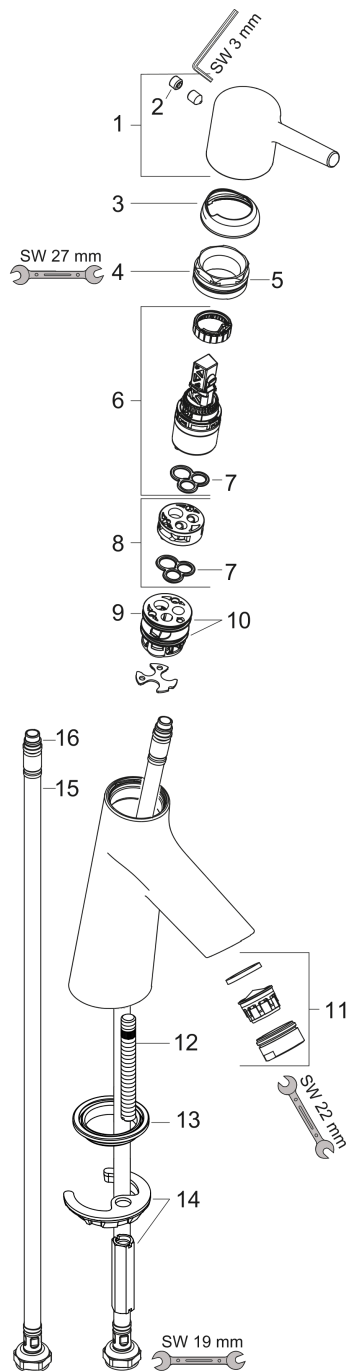

### Single lever basin mixer 80 with push-open waste set

Surfaces: **Chrome** Article Number: **72011000**

##### product features

- consists of: single lever basin mixer, waste set
- ComfortZone 80
- projection: 97 mm
- spout height: 68 mm
- spray type: Normal spray
- maximum flow rate at 3 bar: 5 l/min
- ceramic cartridge
- temperature limitation adjustable
- suitable for continuous flow water heaters
- push-open waste set G 1¼
- material waste set: metal
- connection type: G ¾ connections
- connection dimension: DN15

#### Scale drawing

**Talis S**  
**Single lever basin mixer 80 with push-open waste set**  
 Surfaces: **Chrome** Article Number: **72011000**

**Exploded Drawing**

Year of production: >05/17

**Talis S****Single lever basin mixer 80 with push-open waste set**Surfaces: **Chrome** Article Number: **72011000****Spare part list**

Year of production: &gt;05/17

Pos.	Description	Article Number	Price	PU
1	handle	92626000	€ 28,20	1
2	screw cover	95704000	€ 3,21	1
3	flange	92625000	€ 28,20	1
4	nut	92627000	€ 18,33	1
5	O-ring 27x1,5	92527000	€ 11,31	1
6	cartridge, assy	97685000	€ 57,12	1
7	seal	98865000	€ 28,20	1
8	adapter for cartridge	92628000	€ 18,33	1
9	adapter for cartridge	98866000	€ 28,20	1
10	O-ring 23x2	98398000	€ 3,21	1
11	aerator M24x1 (5 l/min)	13185000	-	1
12	screw M8 x 68	97736000	€ 5,24	1
13	seal Ø 42	98722000	€ 5,24	1
14	fixing set	96016000	€ 28,20	1
15	connection hose 450 mm M8x0,75 G3/8	97206000	€ 28,20	1
16	O-ring 6,6x1,6	93019000	€ 3,21	1
a	push-open waste set	50100000	-	1