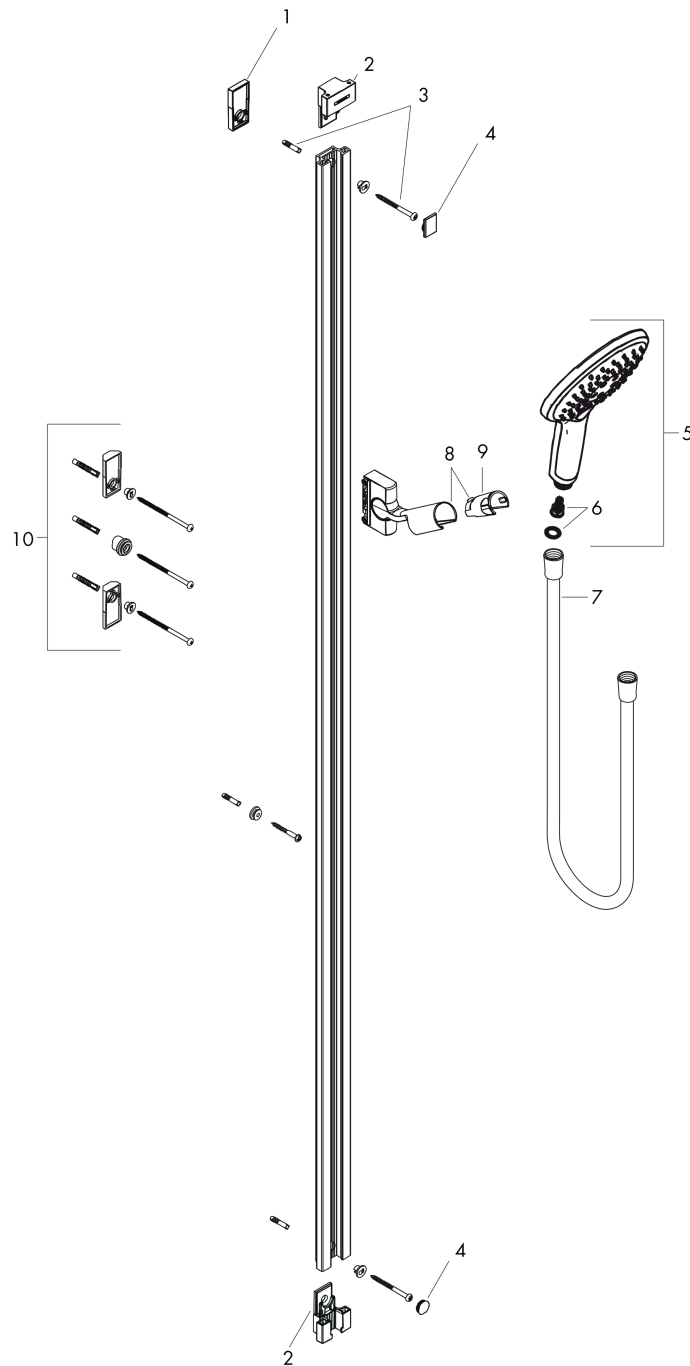

Raindance Select S

Shower set 150 3jet with shower bar 90 cm

Surfaces: **Chrome** Article Number: **26626000**

Description

product features

- consists of: hand shower, shower bar, shower hose, slider
- shower head size: 150 mm
- spray type: RainAir, CaresseAir, Mix
- convenient diversion via Select button
- 90° position adjustable hand shower holder, pivots left and right, up and down
- maximum flow rate at 3 bar: 16,4 l/min
- minimum flow pressure: 1 bar
- pivot connector prevent hose from tangling
- wall mounting: screw fastening
- wall supports of plastic
- surface shower bar: chrome
- stand pipe length: 995.0 mm
- 23 mm width of shower bar
- profile stand pipe: square
- drilling distance 915 mm

Technology

Product image

Scale drawing

Raindance Select S
Shower set 150 3jet with shower bar 90 cm
 Surfaces: **Chrome** Article Number: **26626000**

Flowchart

The consumption was measured in combination with the appropriate fittings (thermostat/mixer/ in-wall valve) to reflect actual application in practice.

Raindance Select S
Shower set 150 3jet with shower bar 90 cm
 Surfaces: **Chrome** Article Number: **26626000**

Installation examples

Raindance Select S
Shower set 150 3jet with shower bar 90 cm
 Surfaces: **Chrome** Article Number: **26626000**

Exploded Drawing

Year of production: >01/12

Raindance Select S
Shower set 150 3jet with shower bar 90 cm
 Surfaces: **Chrome** Article Number: **26626000**

Spare part list

Year of production: >01/12

Pos.	Description	Article Number	Price	PU
1	tile-matching-disk 7 mm	98993000	-	1
2	wall support cpl.	98518000	€ 35,94	1
3	mounting set	96179000	€ 11,31	1
4	set of covers	98519000	€ 18,33	1
5	handshower	28587000	-	1
6	filter insert	97708000	€ 5,24	1
7	shower hose Isiflex'B 1,60 m	28276000	-	1
8	support, assy	98520000	€ 86,16	1
9	guide	98918000	€ 3,21	1
10	corner fitting set	28694000	-	1