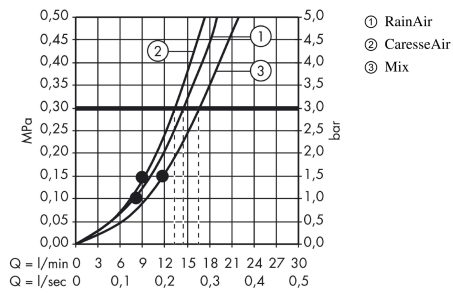

Raindance Select S

Shower set 150 3jet with shower bar 90 cm

Surfaces: **Chrome** Article Number: **26626000**

Description

product features

- consists of: hand shower, shower bar, shower hose, slider
- shower head size: 150 mm
- spray type: RainAir, CaresseAir, Mix
- convenient diversion via Select button
- 90° position adjustable hand shower holder, pivots left and right, up and down
- maximum flow rate at 3 bar: 16,4 l/min
- minimum flow pressure: 1 bar
- pivot connector prevent hose from tangling
- wall mounting: screw fastening
- wall supports of plastic
- surface shower bar: chrome
- stand pipe length: 995.0 mm
- 23 mm width of shower bar
- profile stand pipe: square
- drilling distance 915 mm

Technology

Product image

Scale drawing

Raindance Select S
Shower set 150 3jet with shower bar 90 cm
 Surfaces: **Chrome** Article Number: **26626000**

Flowchart

The consumption was measured in combination with the appropriate fittings (thermostat/mixer/ in-wall valve) to reflect actual application in practice.