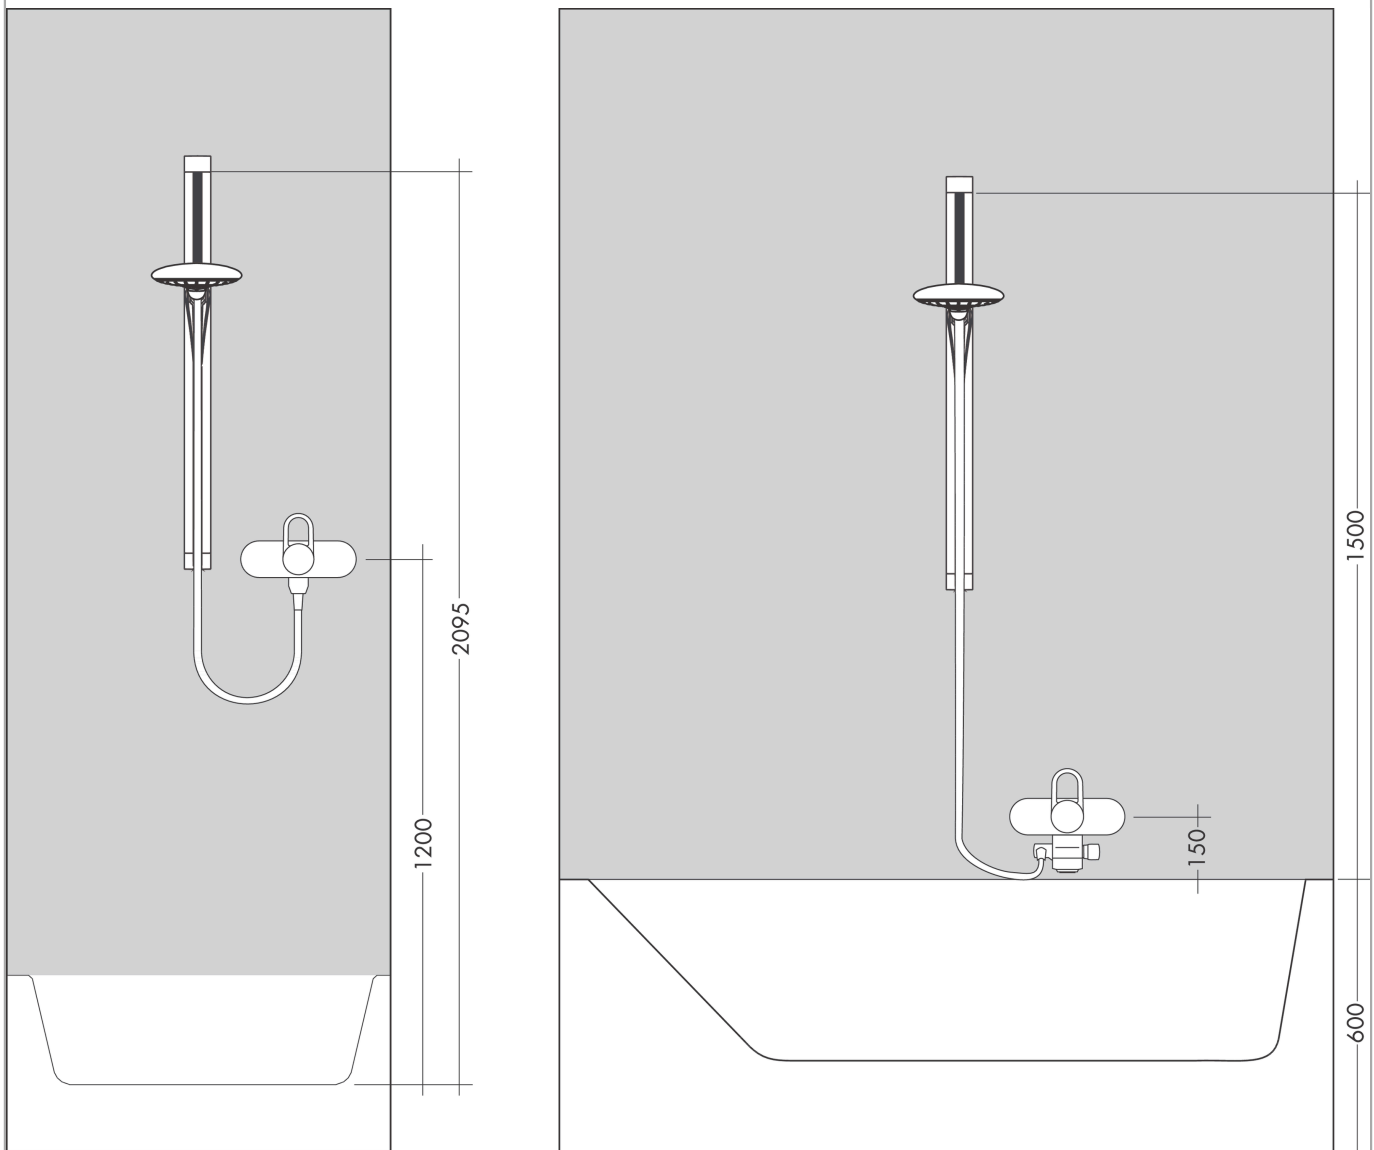

Raindance Select S

Shower set 150 3jet with shower bar 90 cm

Surfaces: **Chrome** Article Number: **26626000**

Description

product features

- consists of: hand shower, shower bar, shower hose, slider
- shower head size: 150 mm
- spray type: RainAir, CaresseAir, Mix
- convenient diversion via Select button
- 90° position adjustable hand shower holder, pivots left and right, up and down
- maximum flow rate at 3 bar: 16,4 l/min
- minimum flow pressure: 1 bar
- pivot connector prevent hose from tangling
- wall mounting: screw fastening
- wall supports of plastic
- surface shower bar: chrome
- stand pipe length: 995.0 mm
- 23 mm width of shower bar
- profile stand pipe: square
- drilling distance 915 mm

Technology

Product image

Scale drawing

Raindance Select S
Shower set 150 3jet with shower bar 90 cm
 Surfaces: **Chrome** Article Number: **26626000**

Flowchart

The consumption was measured in combination with the appropriate fittings (thermostat/mixer/ in-wall valve) to reflect actual application in practice.

Raindance Select S
Shower set 150 3jet with shower bar 90 cm
 Surfaces: **Chrome** Article Number: **26626000**

Installation examples

Raindance Select S
Shower set 150 3jet with shower bar 90 cm
 Surfaces: **Chrome** Article Number: **26626000**

Exploded Drawing

Year of production: >01/12

Raindance Select S
Shower set 150 3jet with shower bar 90 cm
 Surfaces: **Chrome** Article Number: **26626000**

Spare part list

Year of production: >01/12

Pos.	Description	Article Number	Price	PU
1	tile-matching-disk 7 mm	98993000	-	1
2	wall support cpl.	98518000	€ 35,94	1
3	mounting set	96179000	€ 11,31	1
4	set of covers	98519000	€ 18,33	1
5	handshower	28587000	-	1
6	filter insert	97708000	€ 5,24	1
7	shower hose Isiflex'B 1,60 m	28276000	-	1
8	support, assy	98520000	€ 86,16	1
9	guide	98918000	€ 3,21	1
10	corner fitting set	28694000	-	1