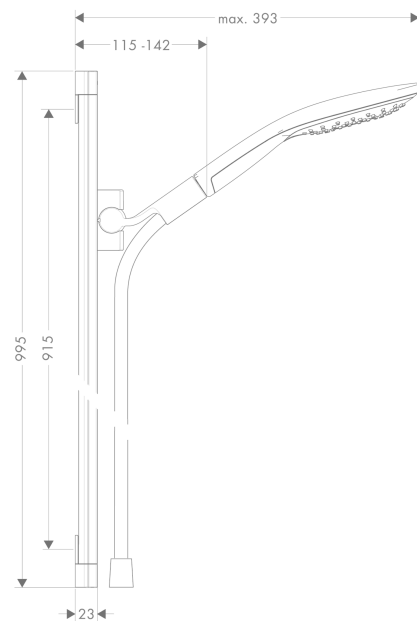

Raindance Select S

Shower set 150 3jet with shower bar 90 cm

Surfaces: **Chrome** Article Number: **26626000**

Description

product features

- consists of: hand shower, shower bar, shower hose, slider
- shower head size: 150 mm
- spray type: RainAir, CaresseAir, Mix
- convenient diversion via Select button
- 90° position adjustable hand shower holder, pivots left and right, up and down
- maximum flow rate at 3 bar: 16,4 l/min
- minimum flow pressure: 1 bar
- pivot connector prevent hose from tangling
- wall mounting: screw fastening
- wall supports of plastic
- surface shower bar: chrome
- stand pipe length: 995.0 mm
- 23 mm width of shower bar
- profile stand pipe: square
- drilling distance 915 mm

Technology

Product image

Scale drawing

Raindance Select S
Shower set 150 3jet with shower bar 90 cm
 Surfaces: **Chrome** Article Number: **26626000**

Flowchart

The consumption was measured in combination with the appropriate fittings (thermostat/mixer/ in-wall valve) to reflect actual application in practice.

Raindance Select S
Shower set 150 3jet with shower bar 90 cm
 Surfaces: **Chrome** Article Number: **26626000**

Installation examples

Raindance Select S
Shower set 150 3jet with shower bar 90 cm
 Surfaces: **Chrome** Article Number: **26626000**

Exploded Drawing

Year of production: >01/12

Raindance Select S
Shower set 150 3jet with shower bar 90 cm
 Surfaces: **Chrome** Article Number: **26626000**

Spare part list

Year of production: >01/12

Pos.	Description	Article Number	Price	PU
1	tile-matching-disk 7 mm	98993000	-	1
2	wall support cpl.	98518000	€ 35,94	1
3	mounting set	96179000	€ 11,31	1
4	set of covers	98519000	€ 18,33	1
5	handshower	28587000	-	1
6	filter insert	97708000	€ 5,24	1
7	shower hose Isiflex'B 1,60 m	28276000	-	1
8	support, assy	98520000	€ 86,16	1
9	guide	98918000	€ 3,21	1
10	corner fitting set	28694000	-	1