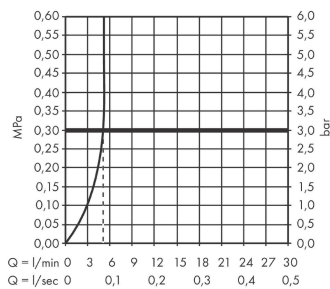

Talis S
Single lever basin mixer 190 without waste set
 Surfaces: **Chrome** Article Number: **72032000**

Description

product features

- ComfortZone 190
- projection: 131 mm
- spout height: 179 mm
- spray type: normal spray
- maximum flow rate at 3 bar: 5 l/min
- ceramic cartridge
- temperature limitation adjustable
- suitable for continuous flow water heaters
- connection type: G 3/8 connections
- connection dimension: DN15

Technology

Product image

Scale drawing

Flowchart

Talis S
Single lever basin mixer 190 without waste set
 Surfaces: **Chrome** Article Number: **72032000**

Exploded Drawing

Year of production: >10/15

Talis S
Single lever basin mixer 190 without waste set
 Surfaces: **Chrome** Article Number: **72032000**