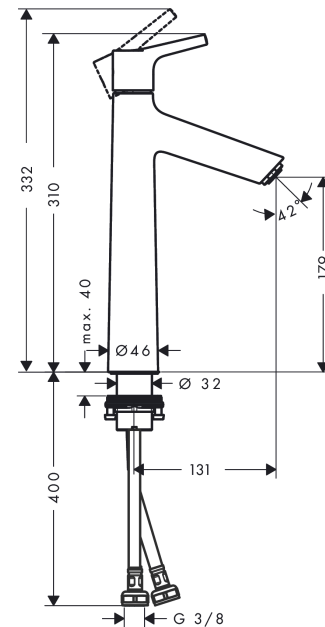

Talis S
Single lever basin mixer 190 without waste set
 Surfaces: **Chrome** Article Number: **72032000**

Description

product features

- ComfortZone 190
- projection: 131 mm
- spout height: 179 mm
- spray type: normal spray
- maximum flow rate at 3 bar: 5 l/min
- ceramic cartridge
- temperature limitation adjustable
- suitable for continuous flow water heaters
- connection type: G 3/8 connections
- connection dimension: DN15

Technology

Product image

Scale drawing

Flowchart

Talis S
Single lever basin mixer 190 without waste set
 Surfaces: **Chrome** Article Number: **72032000**

Exploded Drawing

Year of production: >10/15

Talis S
Single lever basin mixer 190 without waste set
 Surfaces: **Chrome** Article Number: **72032000**

Spare part list

Year of production: >10/15

Pos.	Description	Article Number	Price	PU
1	handle	92626000	€ 28,20	1
2	screw cover	95704000	€ 3,21	1
3	flange	92625000	€ 28,20	1
4	nut	92627000	€ 18,33	1
5	O-ring 27x1,5	92527000	€ 11,31	1
6	cartridge, assy	97685000	€ 57,12	1
7	seal	98865000	€ 28,20	1
8	adapter for cartridge	92628000	€ 18,33	1
9	adapter for cartridge	98866000	€ 28,20	1
10	O-ring 23x2	98398000	€ 3,21	1
11	aerator M24x1 (5 l/min)	13185000	-	1
12	flat seal	98749000	€ 5,24	1
13	fixing set (Ø 32)	13961000	€ 22,37	1
14	lever collar	97548000	€ 3,21	1
15	connection hose 600 mm M8x0,75 G3/8	96556000	€ 22,37	1
16	O-ring 7x1,5	98422000	€ 3,21	1
17	sealing set	95581000	€ 5,24	1
a	fixation extension 35 mm	13898000	€ 70,57	1