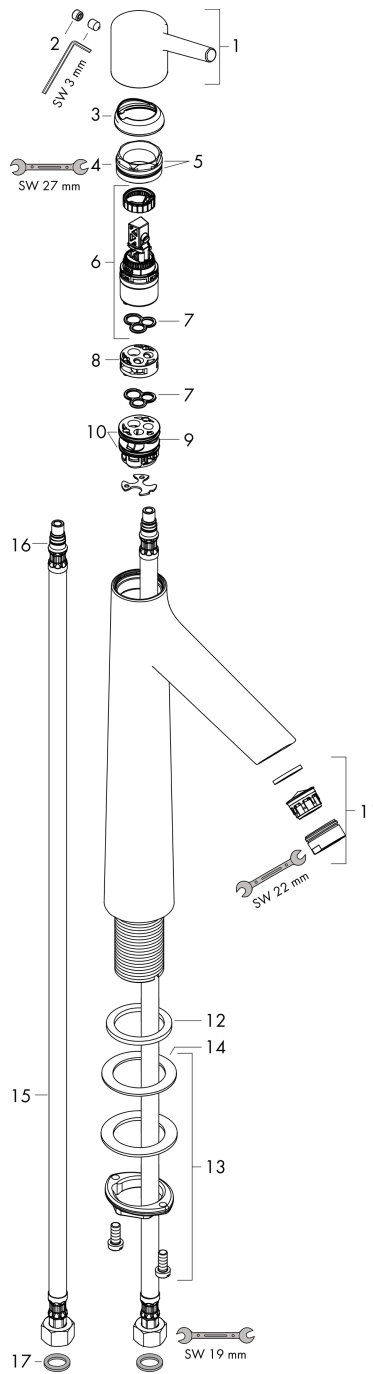

Talis S
Single lever basin mixer 190 without waste set
 Surfaces: **Chrome** Article Number: **72032000**

Description

product features

- ComfortZone 190
- projection: 131 mm
- spout height: 179 mm
- spray type: normal spray
- maximum flow rate at 3 bar: 5 l/min
- ceramic cartridge
- temperature limitation adjustable
- suitable for continuous flow water heaters
- connection type: G 3/8 connections
- connection dimension: DN15

Technology

Product image

Scale drawing

Flowchart

Talis S
Single lever basin mixer 190 without waste set
 Surfaces: **Chrome** Article Number: **72032000**

Exploded Drawing

Year of production: >10/15

Talis S
Single lever basin mixer 190 without waste set
 Surfaces: **Chrome** Article Number: **72032000**

Spare part list

Year of production: >10/15

Pos.	Description	Article Number	Price	PU
1	handle	92626000	€ 28,20	1
2	screw cover	95704000	€ 3,21	1
3	flange	92625000	€ 28,20	1
4	nut	92627000	€ 18,33	1
5	O-ring 27x1,5	92527000	€ 11,31	1
6	cartridge, assy	97685000	€ 57,12	1
7	seal	98865000	€ 28,20	1
8	adapter for cartridge	92628000	€ 18,33	1
9	adapter for cartridge	98866000	€ 28,20	1
10	O-ring 23x2	98398000	€ 3,21	1
11	aerator M24x1 (5 l/min)	13185000	-	1
12	flat seal	98749000	€ 5,24	1
13	fixing set (Ø 32)	13961000	€ 22,37	1
14	lever collar	97548000	€ 3,21	1
15	connection hose 600 mm M8x0,75 G3/8	96556000	€ 22,37	1
16	O-ring 7x1,5	98422000	€ 3,21	1
17	sealing set	95581000	€ 5,24	1
a	fixation extension 35 mm	13898000	€ 70,57	1