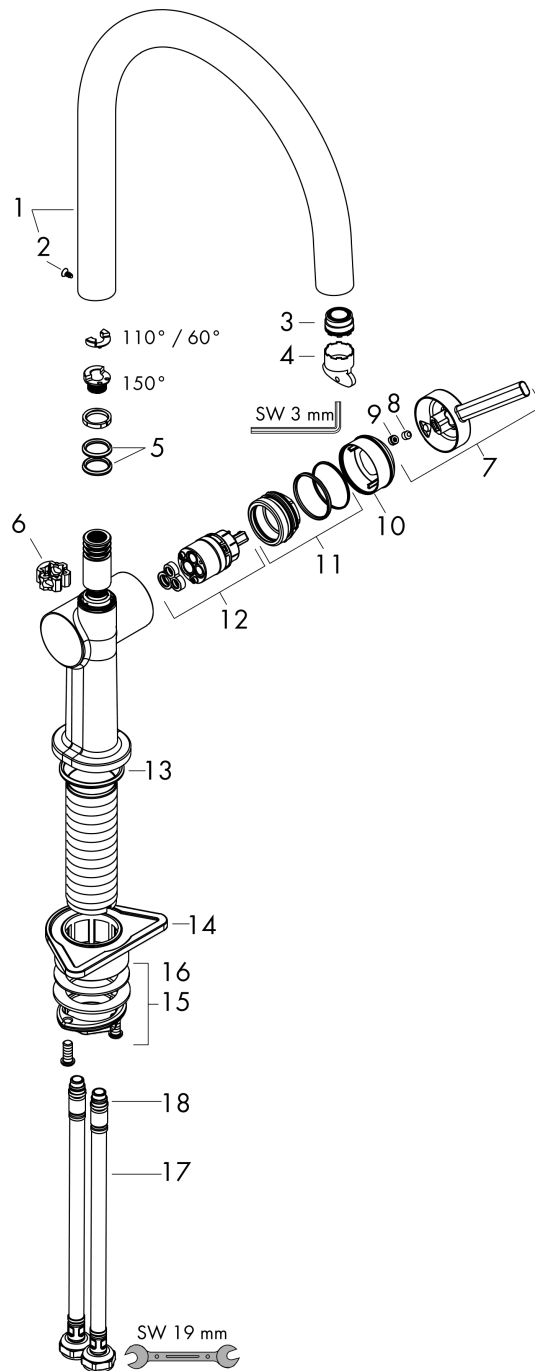

Talis M54

Single lever kitchen mixer 220, 1jet

Surfaces: **Stainless Steel Finish** Article Number: **72804800**

Description

product features

- ComfortZone 220
- projection: 222 mm
- spout height: 223 mm
- swivel range adjustable in 4 steps 60°, 110°, 150° or 360°
- laminar spray
- connection dimension: DN15
- maximum flow rate at 3 bar: 9 l/min
- ceramic cartridge
- connection type: G 3/8 connections
- temperature limitation adjustable
- suitable for continuous flow water heaters
- tap hole with Ø 35 mm required

Technology

Design awards

reddot winner 2020

Certificates

Product image

Scale drawing

Flowchart

Talis M54

Single lever kitchen mixer 220, 1jet

Surfaces: **Stainless Steel Finish** Article Number: **72804800**

Exploded Drawing

Year of production: >04/21

Talis M54**Single lever kitchen mixer 220, 1jet**Surfaces: **Stainless Steel Finish** Article Number: **72804800****Spare part list**

Year of production: >04/21

Pos.	Description	Article Number	Price	PU
1	spout cpl.	93757800	€ 243,12	1
2	screw	94319000	€ 18,33	1
3	spray former	93748000	€ 22,37	1
4	service tool	93750000	€ 8,45	1
5	O-Ring 14x2,5	98189000	€ 3,21	1
6	axialring	97558000	€ 3,21	1
7	handle	93736800	€ 53,91	1
8	hollow set screw M5x5	98446000	€ 3,21	1
9	screw cover	93735610	€ 8,45	1
10	flange	93737800	€ 53,91	1
11	nut	93738000	€ 44,63	1
12	cartridge, assy	93760000	€ 86,16	1
13	O-ring 36x3	98052000	€ 3,21	1
14	support	97523000	€ 5,24	1
15	fixing set (Ø 34)	95049000	€ 13,92	1
16	lever collar	97548000	€ 3,21	1
17	connection hose 900 mm M8x0,75 G3/8	93746000	€ 35,94	1
18	O-ring 6,6x1,6	93019000	€ 3,21	1