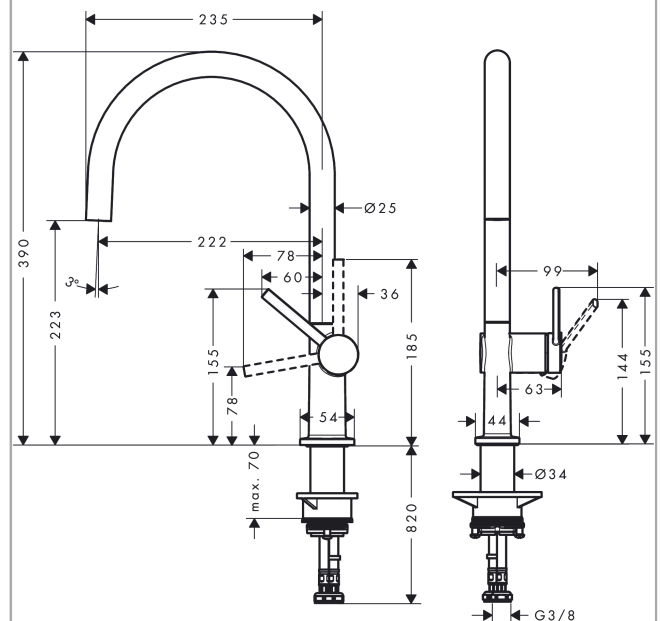

Talis M54

Single lever kitchen mixer 220, 1jet

Surfaces: **Stainless Steel Finish** Article Number: **72804800**

Description

product features

- ComfortZone 220
- projection: 222 mm
- spout height: 223 mm
- swivel range adjustable in 4 steps 60°, 110°, 150° or 360°
- laminar spray
- connection dimension: DN15
- maximum flow rate at 3 bar: 9 l/min
- ceramic cartridge
- connection type: G 3/8 connections
- temperature limitation adjustable
- suitable for continuous flow water heaters
- tap hole with Ø 35 mm required

Technology

Design awards

reddot winner 2020

Certificates

Product image

Scale drawing

Flowchart

Talis M54

Single lever kitchen mixer 220, 1jet

Surfaces: **Stainless Steel Finish** Article Number: **72804800**

Exploded Drawing

Year of production: >04/21

Talis M54**Single lever kitchen mixer 220, 1jet**Surfaces: **Stainless Steel Finish** Article Number: **72804800****Spare part list**

Year of production: >04/21

Pos.	Description	Article Number	Price	PU
1	spout cpl.	93757800	€ 243,12	1
2	screw	94319000	€ 18,33	1
3	spray former	93748000	€ 22,37	1
4	service tool	93750000	€ 8,45	1
5	O-Ring 14x2,5	98189000	€ 3,21	1
6	axialring	97558000	€ 3,21	1
7	handle	93736800	€ 53,91	1
8	hollow set screw M5x5	98446000	€ 3,21	1
9	screw cover	93735610	€ 8,45	1
10	flange	93737800	€ 53,91	1
11	nut	93738000	€ 44,63	1
12	cartridge, assy	93760000	€ 86,16	1
13	O-ring 36x3	98052000	€ 3,21	1
14	support	97523000	€ 5,24	1
15	fixing set (Ø 34)	95049000	€ 13,92	1
16	lever collar	97548000	€ 3,21	1
17	connection hose 900 mm M8x0,75 G3/8	93746000	€ 35,94	1
18	O-ring 6,6x1,6	93019000	€ 3,21	1