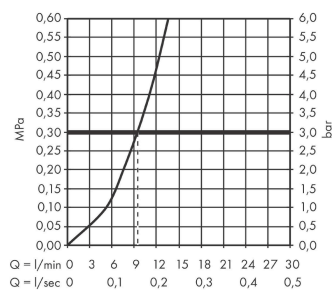

Talis M54

Single lever kitchen mixer 220, 1jet

Surfaces: **Stainless Steel Finish** Article Number: **72804800**

Description

product features

- ComfortZone 220
- projection: 222 mm
- spout height: 223 mm
- swivel range adjustable in 4 steps 60°, 110°, 150° or 360°
- laminar spray
- connection dimension: DN15
- maximum flow rate at 3 bar: 9 l/min
- ceramic cartridge
- connection type: G 3/8 connections
- temperature limitation adjustable
- suitable for continuous flow water heaters
- tap hole with Ø 35 mm required

Technology

Design awards

reddot winner 2020

Certificates

Product image

Scale drawing

Flowchart

Talis M54