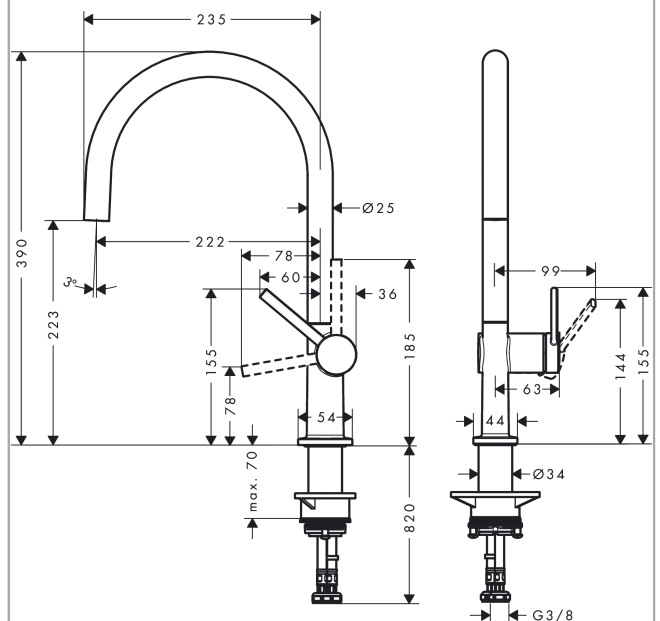

##### product features

- ComfortZone 220
- projection: 222 mm
- spout height: 223 mm
- swivel range adjustable in 4 steps 60°, 110°, 150° or 360°
- laminar spray
- connection dimension: DN15
- maximum flow rate at 3 bar: 9 l/min
- ceramic cartridge
- connection type: G 3/8 connections
- temperature limitation adjustable
- suitable for continuous flow water heaters
- tap hole with Ø 35 mm required

#### Scale drawing

Year of production: &gt;04/21

Pos.	Description	Article Number	Price	PU
1	spout cpl.	93757670	€ 243,12	1
2	screw	94319000	€ 18,33	1
3	spray former	93748000	€ 22,37	1
4	service tool	93750000	€ 8,45	1
5	O-Ring 14x2,5	98189000	€ 3,21	1
6	axialring	97558000	€ 3,21	1
7	handle	93736670	€ 53,91	1
8	hollow set screw M5x5	98446000	€ 3,21	1
9	screw cover	93735610	€ 8,45	1
10	flange	93737670	€ 53,91	1
11	nut	93738000	€ 44,63	1
12	cartridge, assy	93760000	€ 86,16	1
13	O-ring 36x3	98052000	€ 3,21	1
14	support	97523000	€ 5,24	1
15	fixing set (Ø 34)	95049000	€ 13,92	1
16	lever collar	97548000	€ 3,21	1
17	connection hose 900 mm M8x0,75 G3/8	93746000	€ 35,94	1
18	O-ring 6,6x1,6	93019000	€ 3,21	1