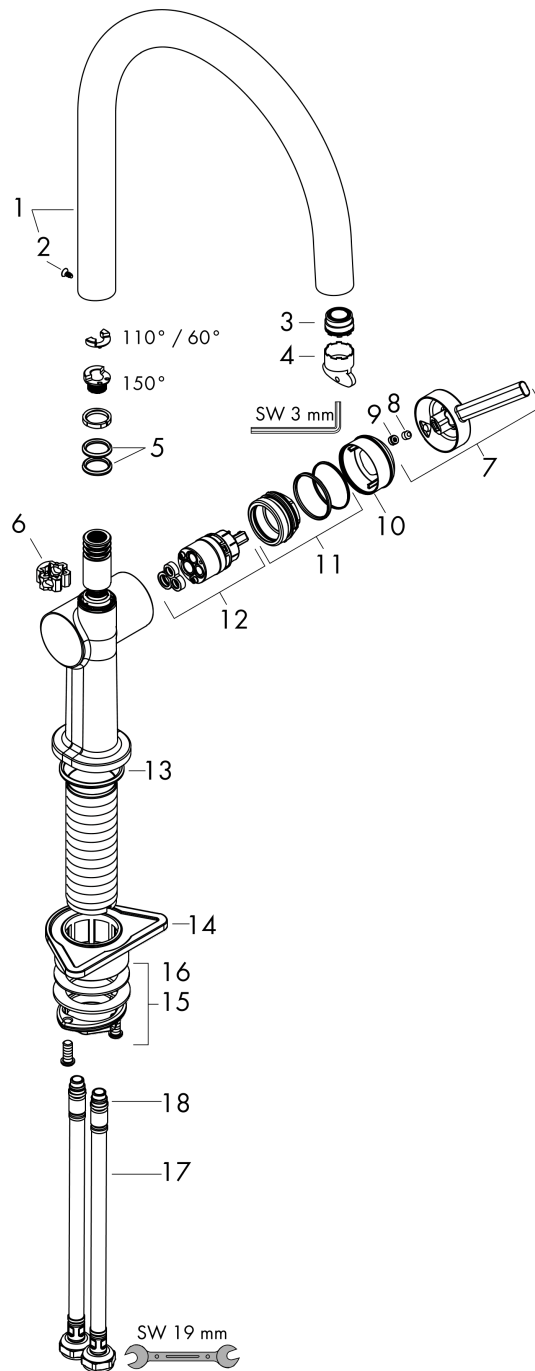

##### product features

- ComfortZone 220
- projection: 222 mm
- spout height: 223 mm
- swivel range adjustable in 4 steps 60°, 110°, 150° or 360°
- laminar spray
- connection dimension: DN15
- maximum flow rate at 3 bar: 9 l/min
- ceramic cartridge
- connection type: G 3/8 connections
- temperature limitation adjustable
- suitable for continuous flow water heaters
- tap hole with Ø 35 mm required

#### Scale drawing

#### Flowchart

**Talis M54**

**Single lever kitchen mixer 220, 1jet**

Surfaces: **Matt Black** Article Number: **72804670**

**Exploded Drawing**

Year of production: >04/21

**Talis M54****Single lever kitchen mixer 220, 1jet**Surfaces: **Matt Black** Article Number: **72804670****Spare part list**

Year of production: &gt;04/21

Pos.	Description	Article Number	Price	PU
1	spout cpl.	93757670	€ 243,12	1
2	screw	94319000	€ 18,33	1
3	spray former	93748000	€ 22,37	1
4	service tool	93750000	€ 8,45	1
5	O-Ring 14x2,5	98189000	€ 3,21	1
6	axialring	97558000	€ 3,21	1
7	handle	93736670	€ 53,91	1
8	hollow set screw M5x5	98446000	€ 3,21	1
9	screw cover	93735610	€ 8,45	1
10	flange	93737670	€ 53,91	1
11	nut	93738000	€ 44,63	1
12	cartridge, assy	93760000	€ 86,16	1
13	O-ring 36x3	98052000	€ 3,21	1
14	support	97523000	€ 5,24	1
15	fixing set (Ø 34)	95049000	€ 13,92	1
16	lever collar	97548000	€ 3,21	1
17	connection hose 900 mm M8x0,75 G3/8	93746000	€ 35,94	1
18	O-ring 6,6x1,6	93019000	€ 3,21	1