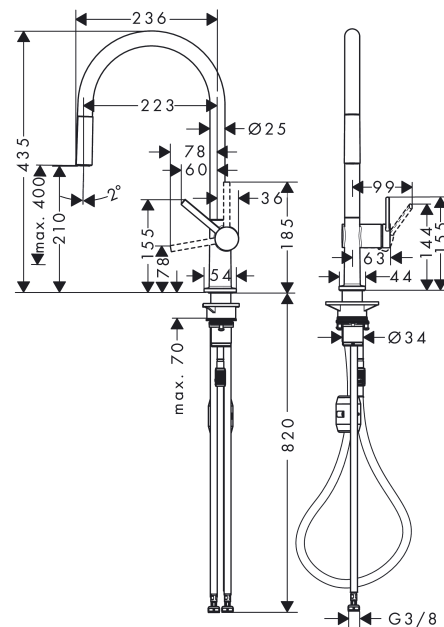

Scale drawing