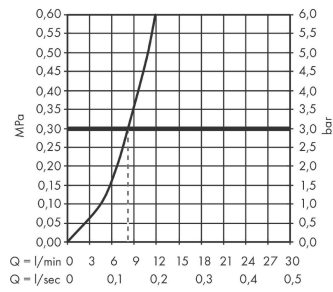

Talis M54

Single lever kitchen mixer 210, pull-out spout, 1jet

Surfaces: **Stainless Steel Finish** Article Number: **72802800**

Flowchart