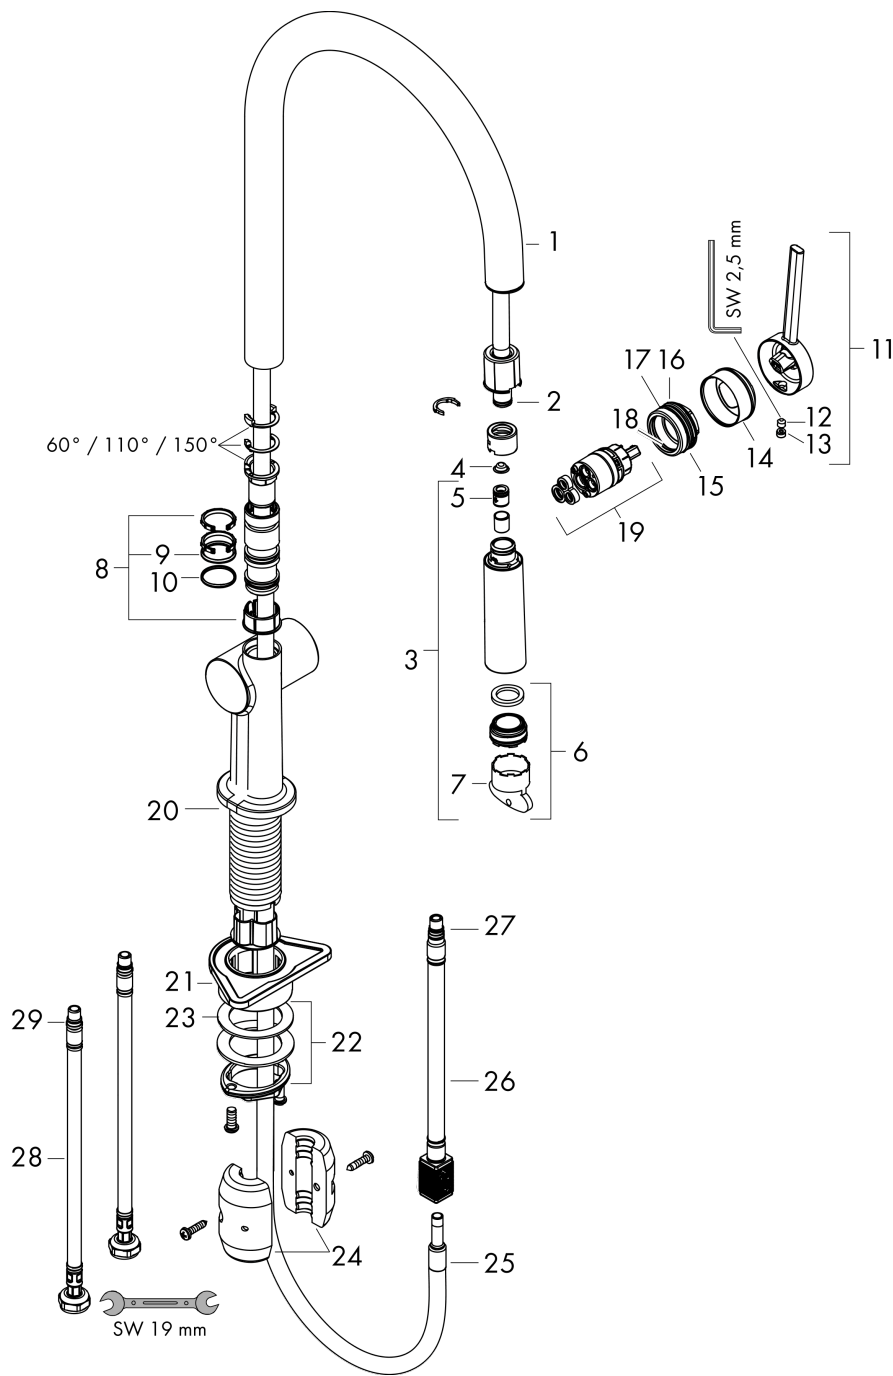

Talis M54

Single lever kitchen mixer 210, pull-out spout, 1jet

Surfaces: **Stainless Steel Finish** Article Number: **72802800**

Description

product features

- ComfortZone 210
- projection: 223 mm
- spout height: 210 mm
- swivel range adjustable in 4 steps 60°, 110°, 150° or 360°
- normal spray
- quick connect hose
- connection dimension: DN15
- maximum flow rate at 3 bar: 7 l/min
- ceramic cartridge
- connection type: G 3/8 connections
- temperature limitation adjustable
- integrated non-return valve
- suitable for continuous flow water heaters
- extension length up to 50 cm
- tap hole with Ø 35 mm required

Single lever kitchen mixer 210, pull-out spout, 1jet

Surfaces: **Stainless Steel Finish** Article Number: **72802800**

Flowchart

Talis M54

Single lever kitchen mixer 210, pull-out spout, 1jet

Surfaces: **Stainless Steel Finish** Article Number: **72802800**

Exploded Drawing

Year of production: >12/19

Talis M54**Single lever kitchen mixer 210, pull-out spout, 1jet**Surfaces: **Stainless Steel Finish** Article Number: **72802800****Spare part list**

Year of production: >12/19