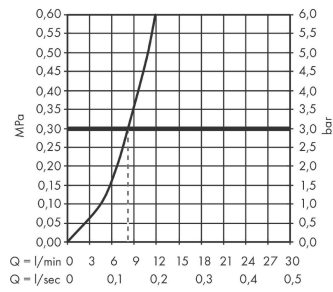

### Scale drawing

**Talis M54**

**Single lever kitchen mixer 210, pull-out spout, 1jet**

Surfaces: **Matt Black** Article Number: **72802670**

**Flowchart**

Talis M54

Single lever kitchen mixer 210, pull-out spout, 1jet