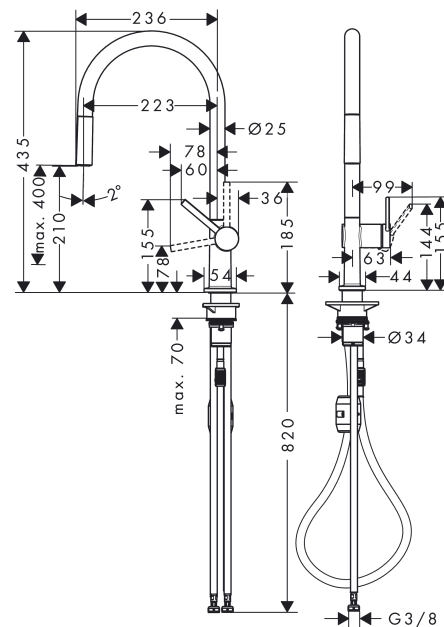

#### product features

- ComfortZone 210
- projection: 223 mm
- spout height: 210 mm
- swivel range adjustable in 4 steps 60°, 110°, 150° or 360°
- normal spray
- quick connect hose
- connection dimension: DN15
- maximum flow rate at 3 bar: 7 l/min
- ceramic cartridge
- connection type: G 3/8 connections
- temperature limitation adjustable
- integrated non-return valve
- suitable for continuous flow water heaters
- extension length up to 50 cm
- tap hole with Ø 35 mm required

### Scale drawing

**Talis M54**

**Single lever kitchen mixer 210, pull-out spout, 1jet**

Surfaces: **Matt Black** Article Number: **72802670**

**Flowchart**

Talis M54

Single lever kitchen mixer 210, pull-out spout, 1jet

Surfaces: **Matt Black** Article Number: **72802670**

Exploded Drawing

Year of production: >04/20

**Talis M54****Single lever kitchen mixer 210, pull-out spout, 1jet**Surfaces: **Matt Black** Article Number: **72802670****Spare part list**