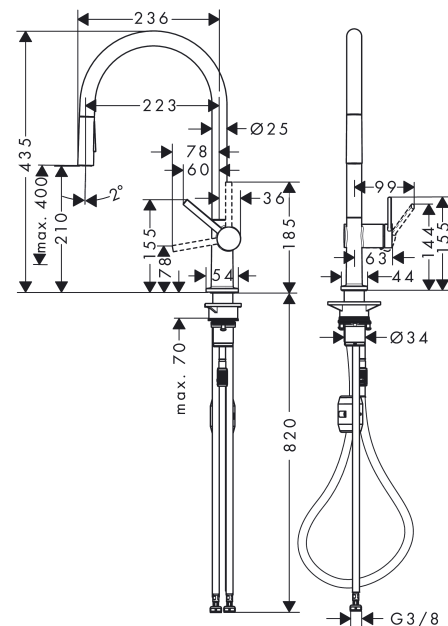

Scale drawing