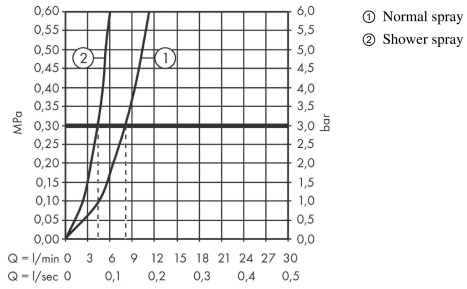

Talis M54

Single lever kitchen mixer 210, pull-out spray, 2jet

Surfaces: **Chrome** Article Number: **72800000**

Description

product features

- ComfortZone 210
- projection: 223 mm
- spout height: 210 mm
- swivel range adjustable in 4 steps 60°, 110°, 150° or 360°
- laminar spray, shower spray
- lockable shower spray, spray returns through pressing spray diverter and spray returns automatically through handle closing
- quick connect hose
- connection dimension: DN15
- maximum flow rate at 3 bar: 8 l/min
- ceramic cartridge
- connection type: G 3/8 connections
- temperature limitation adjustable
- integrated non-return valve
- suitable for continuous flow water heaters
- extension length up to 50 cm
- tap hole with Ø 35 mm required

Technology

Design awards

reddot winner 2020

Certificates

Product image

Scale drawing

Talis M54

Single lever kitchen mixer 210, pull-out spray, 2jet

Surfaces: **Chrome** Article Number: **72800000**

Flowchart

Talis M54
Single lever kitchen mixer 210, pull-out spray, 2jet
 Surfaces: **Chrome** Article Number: **72800000**

Exploded Drawing

Year of production: >12/19