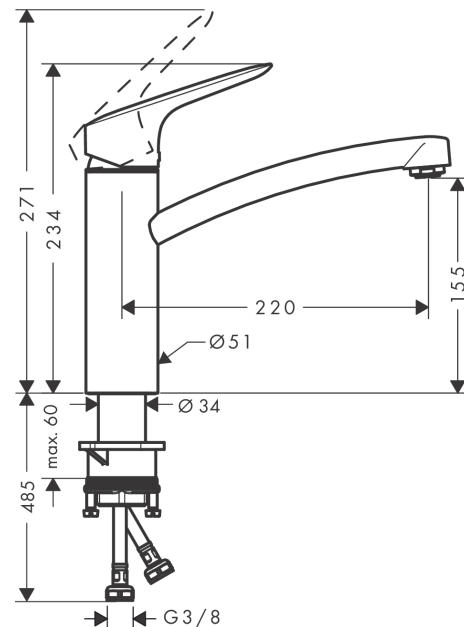

Logis M31

Single lever kitchen mixer 160, 1jet

Surfaces: **Chrome** Article Number: **71832000**

Description

product features

- ComfortZone 160
- projection: 220 mm
- spout height: 155 mm
- swivel range 360°
- normal spray
- connection dimension: DN15
- maximum flow rate at 3 bar: 12 l/min
- ceramic cartridge
- connection type: G 3/8 connections
- temperature limitation adjustable
- suitable for continuous flow water heaters

Technology

Product image

Scale drawing

Flowchart

Logis M31

Single lever kitchen mixer 160, 1jet

Surfaces: **Chrome** Article Number: **71832000**

Exploded Drawing

Year of production: >02/15

Logis M31

Single lever kitchen mixer 160, 1jet

Surfaces: **Chrome** Article Number: **71832000**

Spare part list

Year of production: >02/15

Pos.	Description	Article Number	Price	PU
1	handle	92465000	€ 57,12	1
2	screw cover	96338000	€ 3,21	1
3	flange	97995000	€ 18,33	1
4	nut	97996000	€ 28,20	1
5	O-ring 41x2	98212000	€ 3,21	1
6	cartridge, assy	92730000	€ 57,12	1
7	locking screw for handle	95140000	€ 5,24	1
8	seal	95008000	€ 8,45	1
9	spout cpl.	98349000	€ 100,44	1
10	aerator M24x1 (15 l/min)	92510000	€ 11,31	1
11	adapter for cartridge	98750000	€ 11,31	1
12	O-Ring 30x2	98186000	€ 3,21	1
13	sealing set	98702000	€ 8,45	1
14	O-Ring 36x2,5	98190000	€ 3,21	1
15	support	97523000	€ 5,24	1
16	fixing set (Ø 34)	95049000	€ 13,92	1
17	lever collar	97548000	€ 3,21	1
18	connection hose 600 mm M8x0,75 G3/8	96556000	€ 22,37	1
19	O-ring 7x1,5	98422000	€ 3,21	1