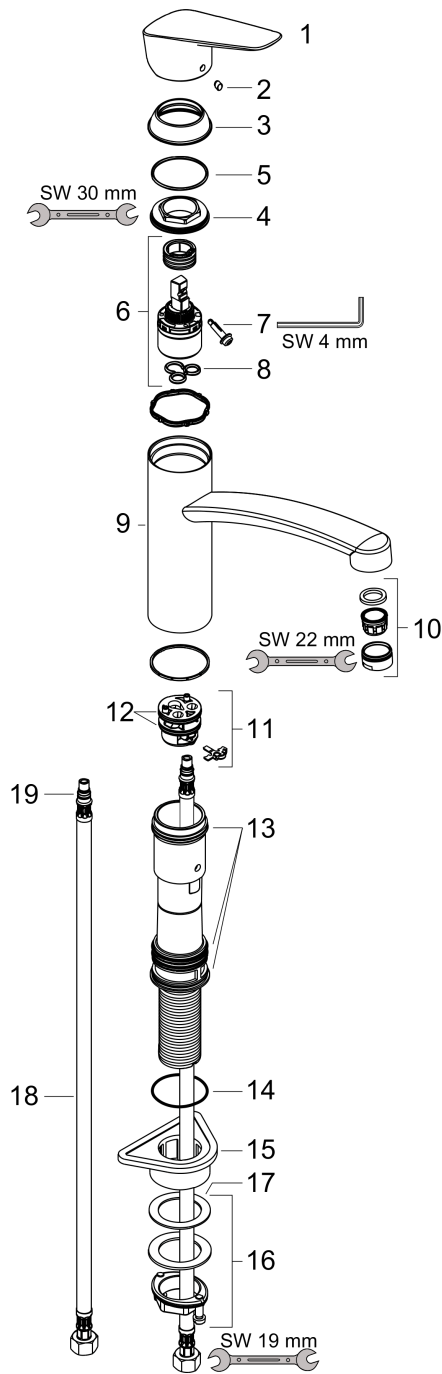

Logis M31

Single lever kitchen mixer 160, 1jet

Surfaces: **Chrome** Article Number: **71832000**

Description

product features

- ComfortZone 160
- projection: 220 mm
- spout height: 155 mm
- swivel range 360°
- normal spray
- connection dimension: DN15
- maximum flow rate at 3 bar: 12 l/min
- ceramic cartridge
- connection type: G 3/8 connections
- temperature limitation adjustable
- suitable for continuous flow water heaters

Technology

Product image

Scale drawing

Flowchart

Logis M31

Single lever kitchen mixer 160, 1jet

Surfaces: **Chrome** Article Number: **71832000**

Exploded Drawing

Year of production: >02/15

Logis M31

Single lever kitchen mixer 160, 1jet

Surfaces: **Chrome** Article Number: **71832000**

Spare part list

Year of production: >02/15

Pos.	Description	Article Number	Price	PU
1	handle	92465000	€ 57,12	1
2	screw cover	96338000	€ 3,21	1
3	flange	97995000	€ 18,33	1
4	nut	97996000	€ 28,20	1
5	O-ring 41x2	98212000	€ 3,21	1
6	cartridge, assy	92730000	€ 57,12	1
7	locking screw for handle	95140000	€ 5,24	1
8	seal	95008000	€ 8,45	1
9	spout cpl.	98349000	€ 100,44	1
10	aerator M24x1 (15 l/min)	92510000	€ 11,31	1
11	adapter for cartridge	98750000	€ 11,31	1
12	O-Ring 30x2	98186000	€ 3,21	1
13	sealing set	98702000	€ 8,45	1
14	O-Ring 36x2,5	98190000	€ 3,21	1
15	support	97523000	€ 5,24	1
16	fixing set (Ø 34)	95049000	€ 13,92	1
17	lever collar	97548000	€ 3,21	1
18	connection hose 600 mm M8x0,75 G3/8	96556000	€ 22,37	1
19	O-ring 7x1,5	98422000	€ 3,21	1