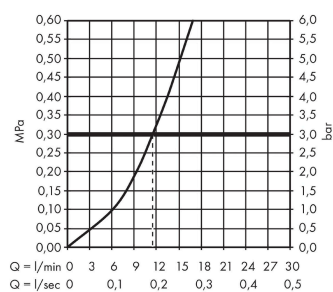

Logis M31

Single lever kitchen mixer 160, 1jet

Surfaces: **Chrome** Article Number: **71832000**

Description

product features

- ComfortZone 160
- projection: 220 mm
- spout height: 155 mm
- swivel range 360°
- normal spray
- connection dimension: DN15
- maximum flow rate at 3 bar: 12 l/min
- ceramic cartridge
- connection type: G 3/8 connections
- temperature limitation adjustable
- suitable for continuous flow water heaters

Technology

Product image

Scale drawing

Flowchart

Logis M31

Single lever kitchen mixer 160, 1jet

Surfaces: **Chrome** Article Number: **71832000**

Exploded Drawing