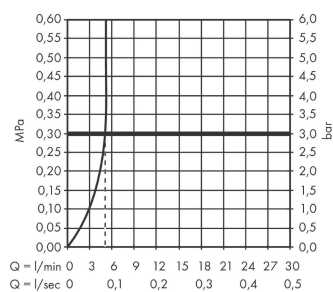

Talis E

Single lever basin mixer 110 without waste set

Surfaces: **Chrome** Article Number: **71712000**

Description

product features

- ComfortZone 110
- projection: 112 mm
- spout height: 104 mm
- spray type: normal spray
- maximum flow rate at 3 bar: 5 l/min
- ceramic cartridge
- temperature limitation adjustable
- suitable for continuous flow water heaters
- connection type: G 3/8 connections
- connection dimension: DN15

Technology

Design awards

Product image

Scale drawing

Flowchart

Talis E
Single lever basin mixer 110 without waste set
 Surfaces: **Chrome** Article Number: **71712000**

Exploded Drawing

Year of production: >05/17