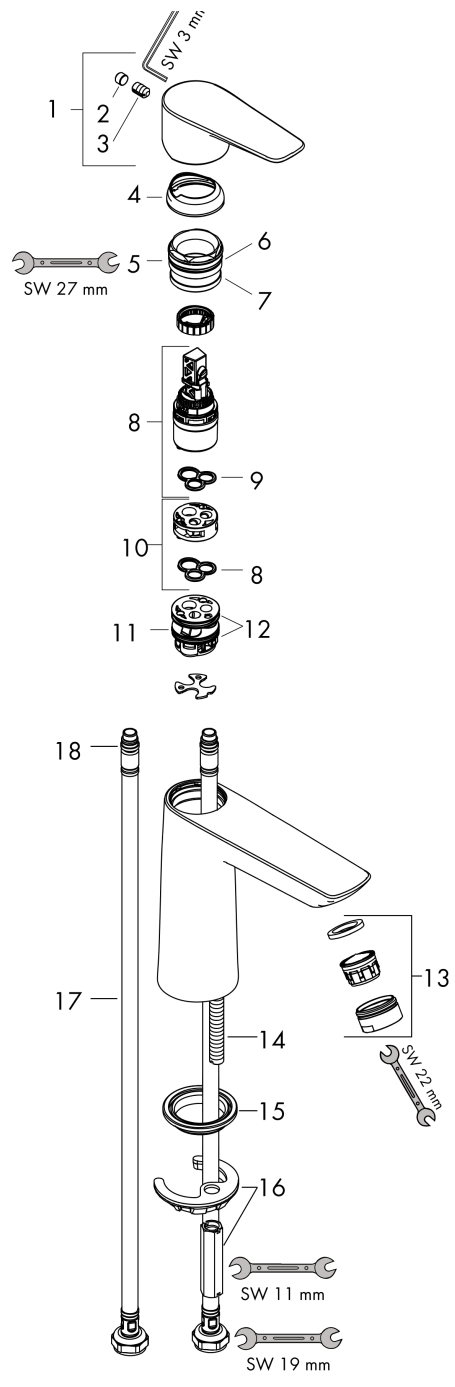

Talis E

Single lever basin mixer 110 without waste set

Surfaces: **Chrome** Article Number: **71712000**

Description

product features

- ComfortZone 110
- projection: 112 mm
- spout height: 104 mm
- spray type: normal spray
- maximum flow rate at 3 bar: 5 l/min
- ceramic cartridge
- temperature limitation adjustable
- suitable for continuous flow water heaters
- connection type: G 3/8 connections
- connection dimension: DN15

Technology

Design awards

Product image

Scale drawing

Flowchart

Talis E
Single lever basin mixer 110 without waste set
 Surfaces: **Chrome** Article Number: **71712000**

Exploded Drawing

Year of production: >05/17

Talis E
Single lever basin mixer 110 without waste set
 Surfaces: **Chrome** Article Number: **71712000**

Spare part list

Year of production: >05/17

Pos.	Description	Article Number	Price	PU
1	handle	92687000	€ 44,63	1
2	screw cover	95704000	€ 3,21	1
3	hollow set screw M6x10 DIN 916	96029000	€ 3,21	1
4	flange	92625000	€ 28,20	1
5	nut	92689000	€ 22,37	1
6	O-ring 25x1,5	98146000	€ 3,21	1
7	O-ring 27x1,5	92527000	€ 11,31	1
8	cartridge, assy	97685000	€ 57,12	1
9	seal	98865000	€ 28,20	1
10	adapter for cartridge	92628000	€ 18,33	1
11	adapter for cartridge	98866000	€ 28,20	1
12	O-ring 23x2	98398000	€ 3,21	1
13	aerator M24x1 (5 l/min)	13185000	-	1
14	screw M8 x 68	97736000	€ 5,24	1
15	seal Ø 42	98722000	€ 5,24	1
16	fixing set	96016000	€ 28,20	1
17	connection hose 450 mm M8x0,75 G3/8	97206000	€ 28,20	1
18	O-ring 6,6x1,6	93019000	€ 3,21	1