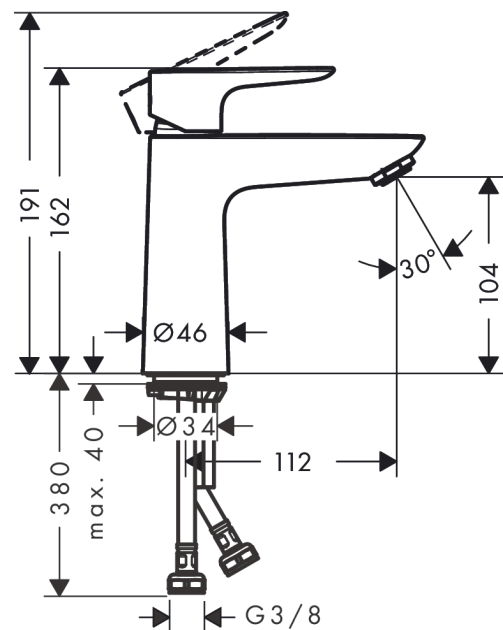

Talis E

Single lever basin mixer 110 without waste set

Surfaces: **Chrome** Article Number: **71712000**

Description

product features

- ComfortZone 110
- projection: 112 mm
- spout height: 104 mm
- spray type: normal spray
- maximum flow rate at 3 bar: 5 l/min
- ceramic cartridge
- temperature limitation adjustable
- suitable for continuous flow water heaters
- connection type: G 3/8 connections
- connection dimension: DN15

Technology

Design awards

Product image

Scale drawing

Flowchart

Talis E
Single lever basin mixer 110 without waste set
 Surfaces: **Chrome** Article Number: **71712000**

Exploded Drawing

Year of production: >05/17

Talis E
Single lever basin mixer 110 without waste set
 Surfaces: **Chrome** Article Number: **71712000**

Spare part list

Year of production: >05/17

Pos.	Description	Article Number	Price	PU
1	handle	92687000	€ 44,63	1
2	screw cover	95704000	€ 3,21	1
3	hollow set screw M6x10 DIN 916	96029000	€ 3,21	1
4	flange	92625000	€ 28,20	1
5	nut	92689000	€ 22,37	1
6	O-ring 25x1,5	98146000	€ 3,21	1
7	O-ring 27x1,5	92527000	€ 11,31	1
8	cartridge, assy	97685000	€ 57,12	1
9	seal	98865000	€ 28,20	1
10	adapter for cartridge	92628000	€ 18,33	1
11	adapter for cartridge	98866000	€ 28,20	1
12	O-ring 23x2	98398000	€ 3,21	1
13	aerator M24x1 (5 l/min)	13185000	-	1
14	screw M8 x 68	97736000	€ 5,24	1
15	seal Ø 42	98722000	€ 5,24	1
16	fixing set	96016000	€ 28,20	1
17	connection hose 450 mm M8x0,75 G3/8	97206000	€ 28,20	1
18	O-ring 6,6x1,6	93019000	€ 3,21	1